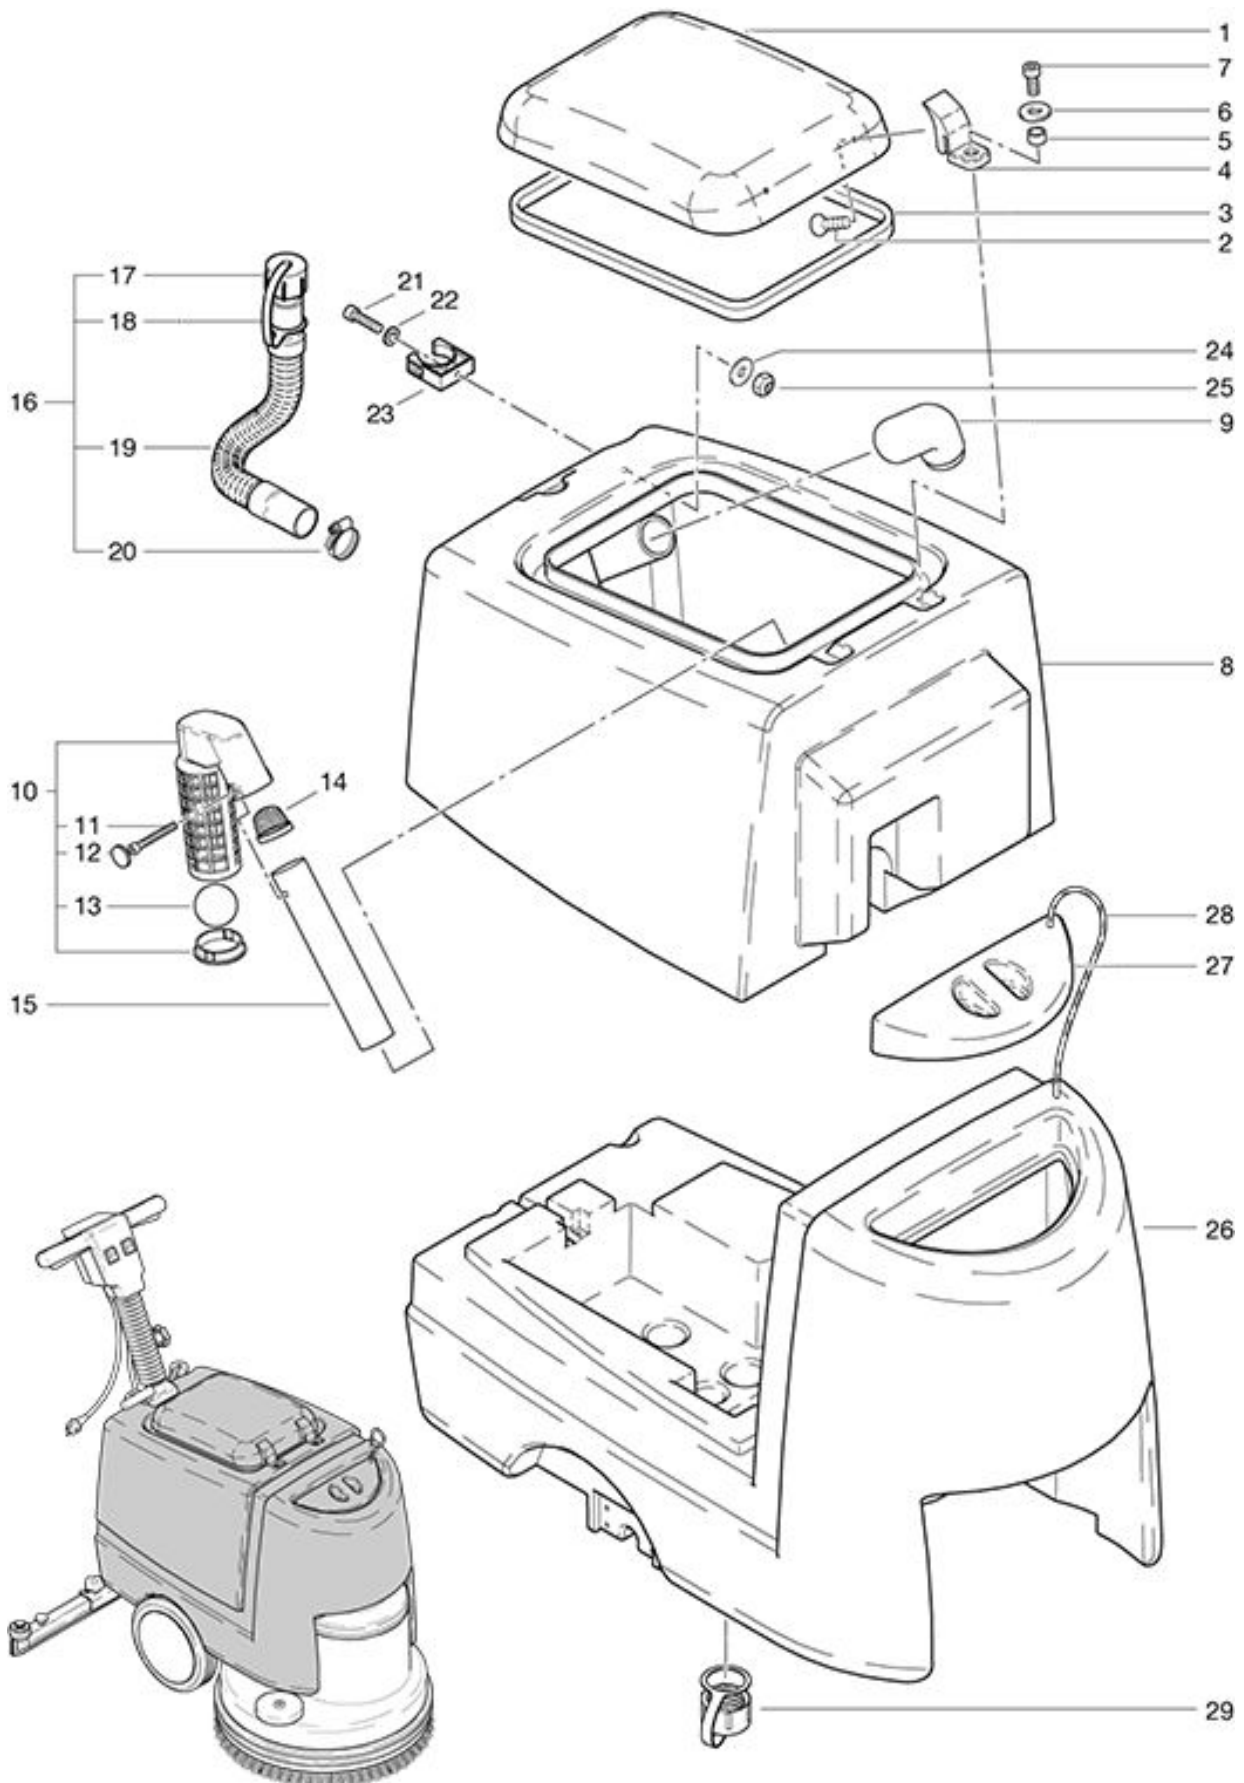

RA 501 E

Clean water tank and Waste water tank

As at: 05/28/08 Time:01:14

RA 501 E

Clean water tank and Waste water tank

As at: 05/28/08 Time:01:14

Pos.	Description	Reference
01	Cover	710.120
02	Cylindrical screw M 6x16	P...480 O
03	Seal for Cover	710.121
04	Hinge	710.122
05	Distance piece	430.618
06	Washer M 6	P...497 K
07	Cylindrical screw M 5x12	P...488 B
08	Waste water tank	432.200
09	Angled piece	560.674
10	Float basket kompl.	432.300
11	Cylindrical screw M 6x50	P...477 Y
12	Straight-knurled knobs for I-6Kt. POM black M 6/10/20/7,5	P...494 X
13	Ball 45mm	432.304
14	Air cleaner filter	432.310
15	Suction tube to blower	432.205
16	Discharge hose complete, including Items 17-20	710.126 A
17	Cover for hose socket	500.410
18	Hose socket	500.409 A
19	Discharge hose	710.126
20	Hose clamp	P...206 D
21	Cylindrical screw M 5x25	P...488 K
22	Washer M 5	P...497 G
23	Hose clamp	P...109 A
24	Washer M 5	P...497 E
25	Security nut M 5	P...492 G
26	Clean water tank	432.100
27	Freshwater tank cover	432.115
28	Cord 3x260 mm	432.750
29	Cover of complete for execution	432.110