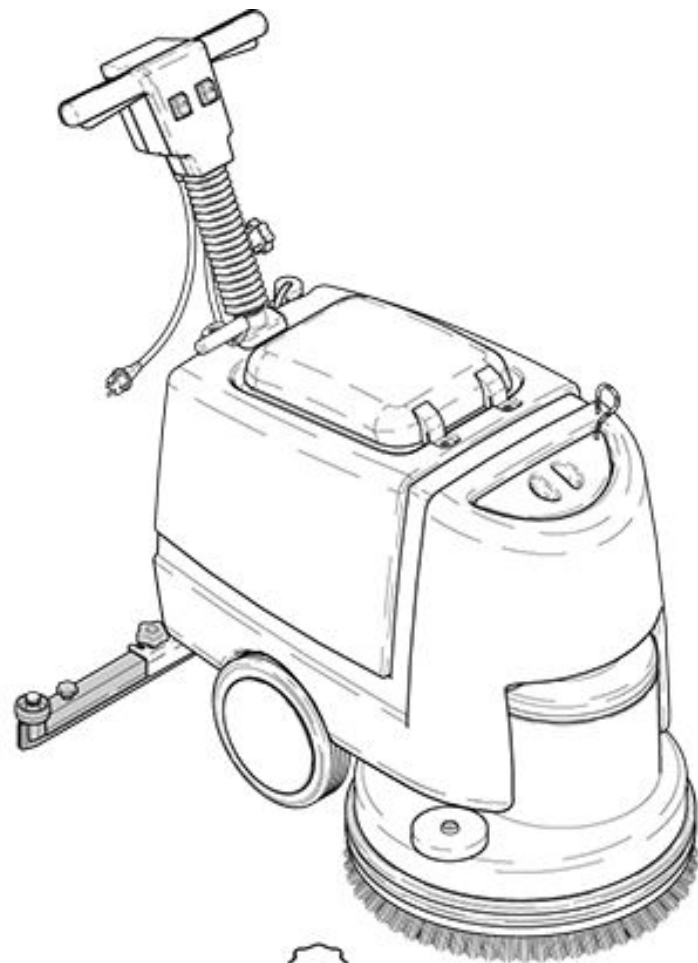

RA 501 E
Suction nozzle even

As at: 05/28/08 Time:01:16

RA 501 E

Suction nozzle even

As at: 05/28/08 Time:01:16

Pos.	Description	Reference
01	Suction nozzle even compl. including items 3-14	430.600
03	Clamping guide	430.602
04	Nozzle end piece	530.606
05	Nozzle insert	430.603
06	Rubber blade (brown)	430.604
07	Rubber blade (blue)	430.605
08	Fender wheel	450.364 F
09	Distance piece	530.609
10	Washer 6/16x1 mm	P...497 M
11	Cylindrical screw M 6x35	P...486 U
12	Screw knob M 6x20	P...494 X
13	Star handle Ø 62 mm	530.607
14	Star handle D 62	P...253 J
15	Suction lips set, standard	430.082
15	Suction lips set, oil and fatsteadily	430.080