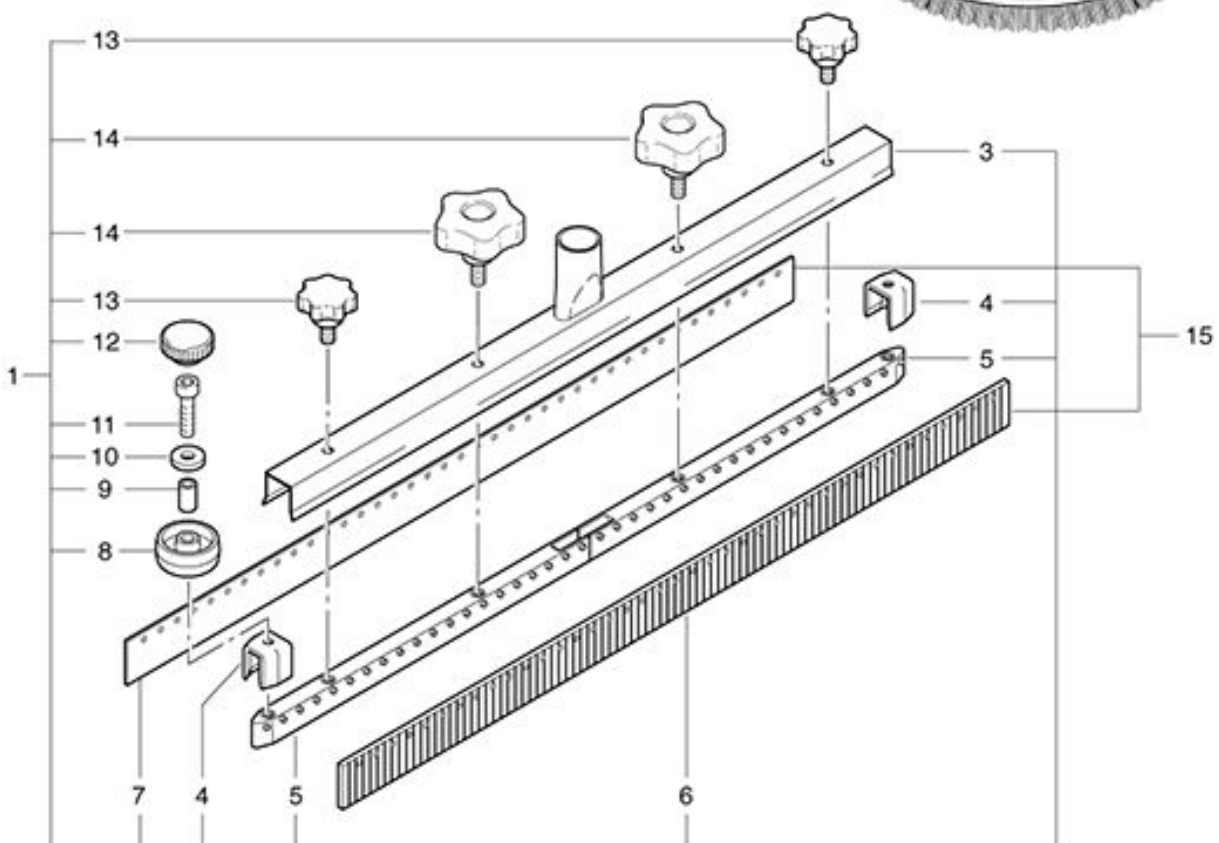

RA 501 E
Suction nozzle even

As at: 05/28/08 Time:01:16

RA 501 E

Suction nozzle even

As at: 05/28/08 Time:01:16

Pos.	Description	Reference
01	Suction nozzle even compl. including items 3-14	430.600
03	Clamping guide	430.602
04	Nozzle end piece	530.606
05	Nozzle insert	430.603
06	Rubber blade (brown)	430.604
07	Rubber blade (blue)	430.605
08	Fender wheel	450.364 F
09	Distance piece	530.609
10	Washer 6/16x1 mm	P...497 M
11	Cylindrical screw M 6x35	P...486 U
12	Screw knob M 6x20	P...494 X
13	Star handle Ø 62 mm	530.607
14	Star handle D 62	P...253 J
15	Suction lips set, standard	430.082
15	Suction lips set, oil and fatsteadily	430.080