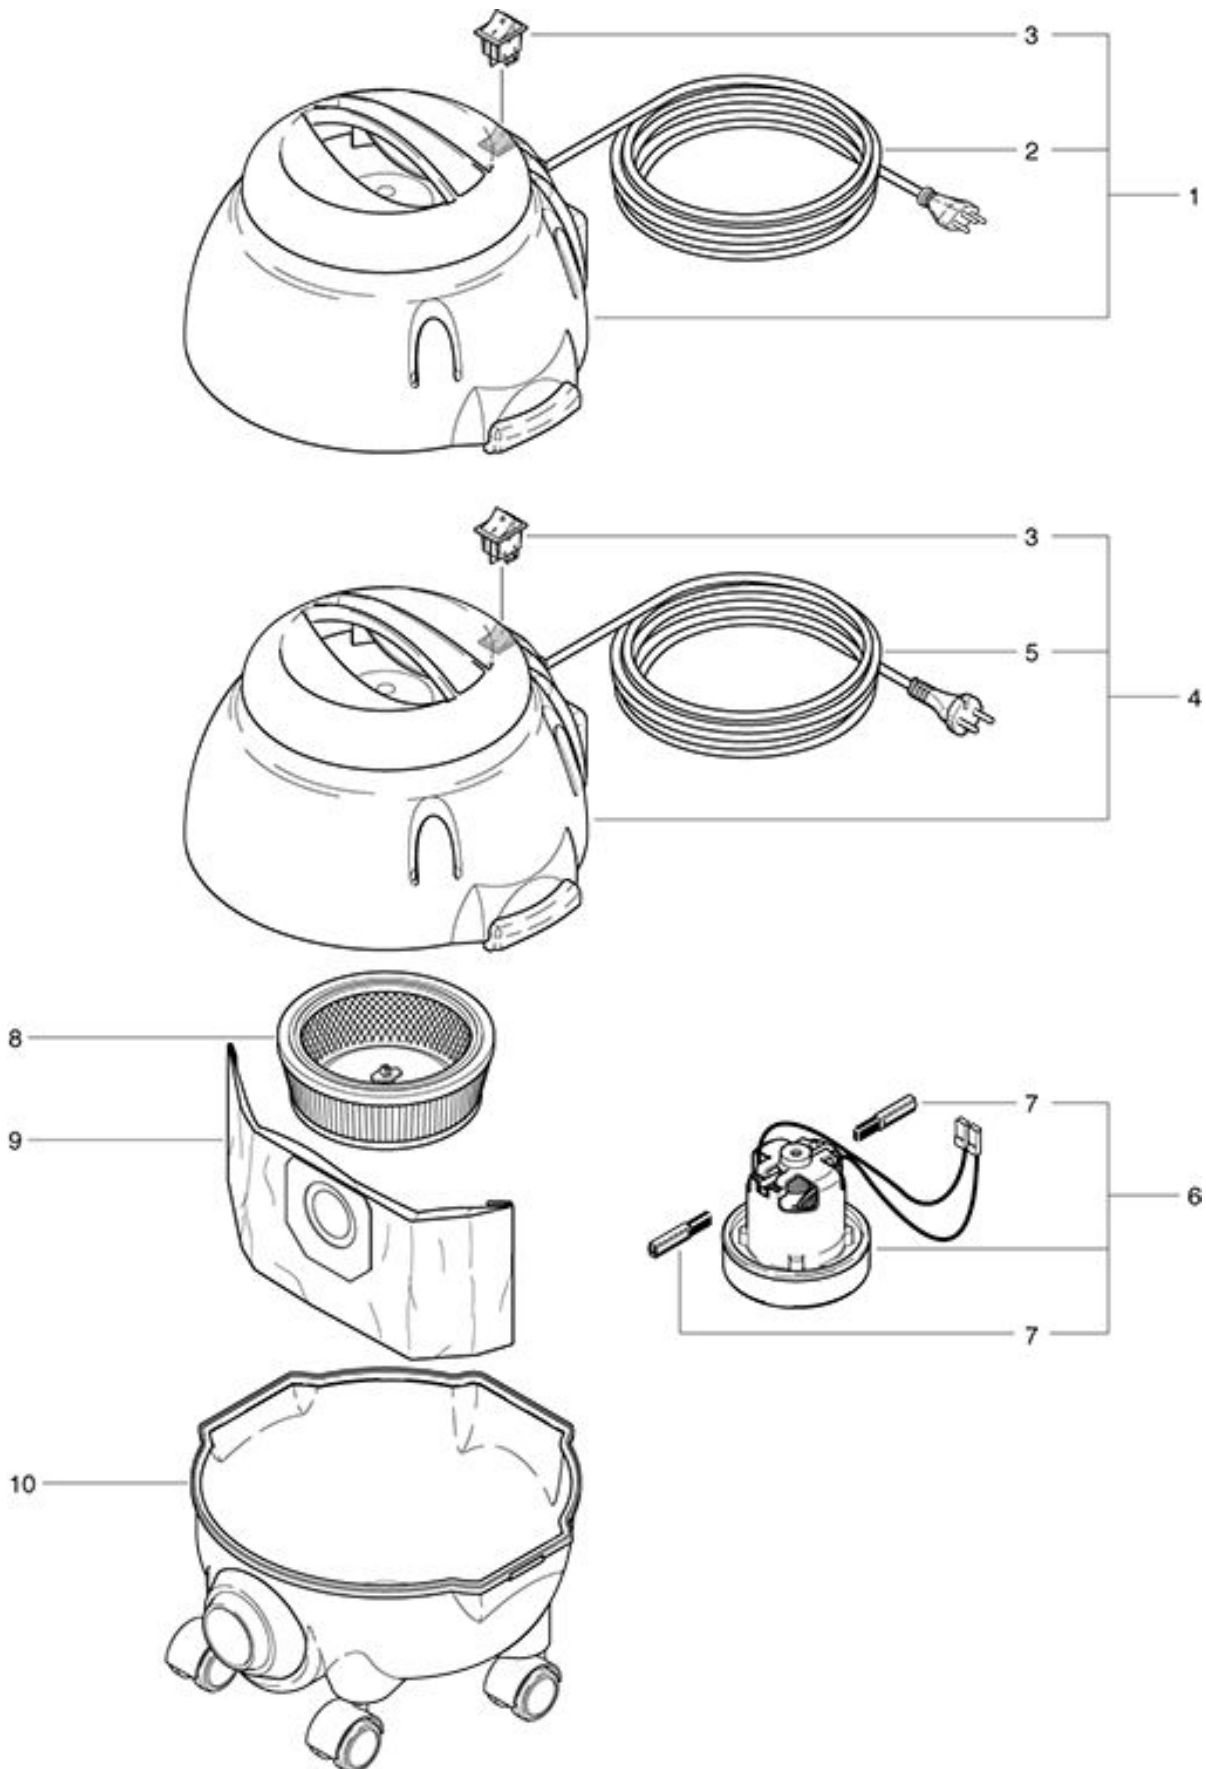

S 05
Dome - Vacuum motor - Tank connection

As at: 05/25/08 Time:05:42

S 05

Dome - Vacuum motor - Tank connection

As at: 05/25/08 Time:05:42

Pos.	Description	Reference
01	Dome compl. SEV	010.802
02	Electrical connection SEV	P...287
03	Tumbler switch LED	P...240 F
04	Dome compl. VDE	010.803
05	Electrical connection VDE	P...288
06	Vacuum motor compl.	010.121
07	Carbon brush	P...872 A
08	Filter cartridge	010.450
09	Packet of 5 dustbags	010.430
10	Tank compl.	010.800