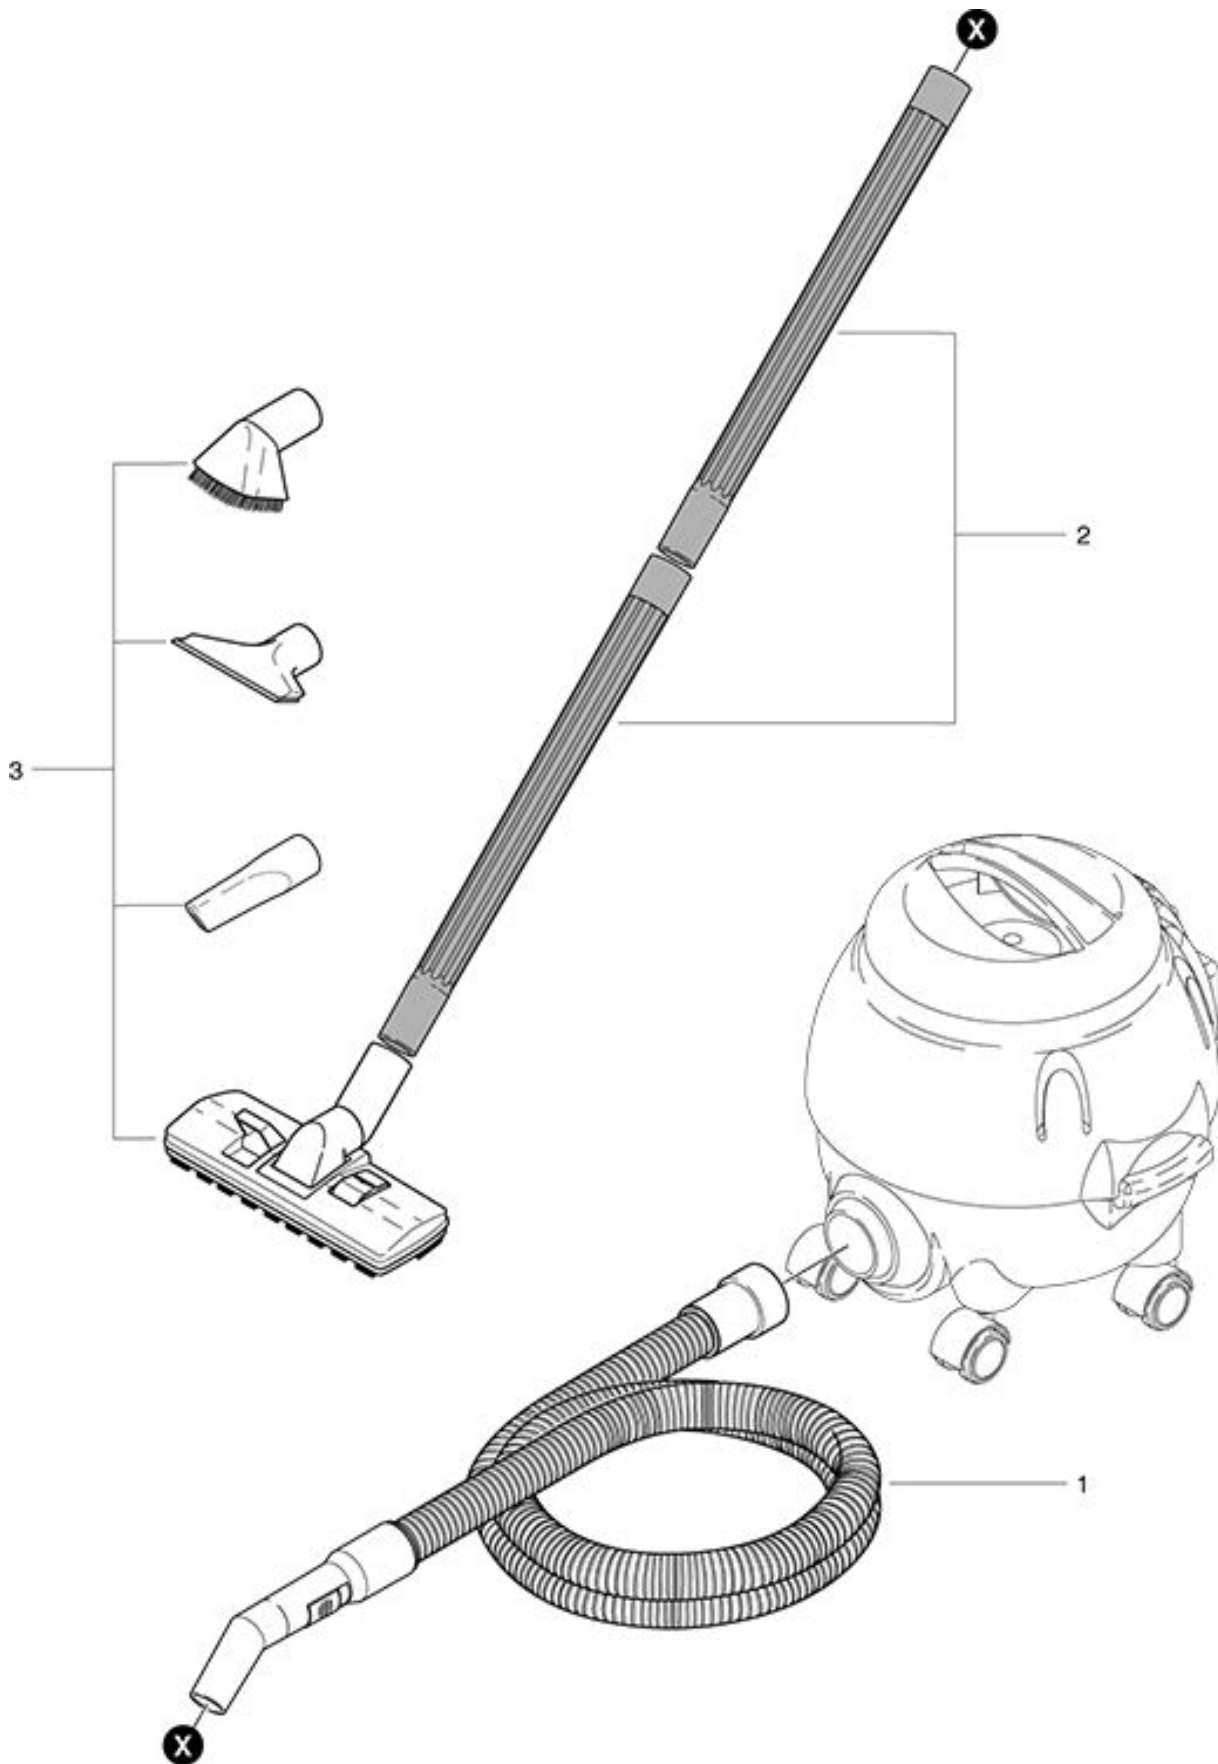

S 05
Suction set

As at: 05/25/08 Time:05:43

S 05 Suction set

As at: 05/25/08 Time:05:43

Pos.	Description	Reference
01	Suction hose complete	010.567
02	Extension tube compl.	645.002 C
03	Suction set compl.	010.801