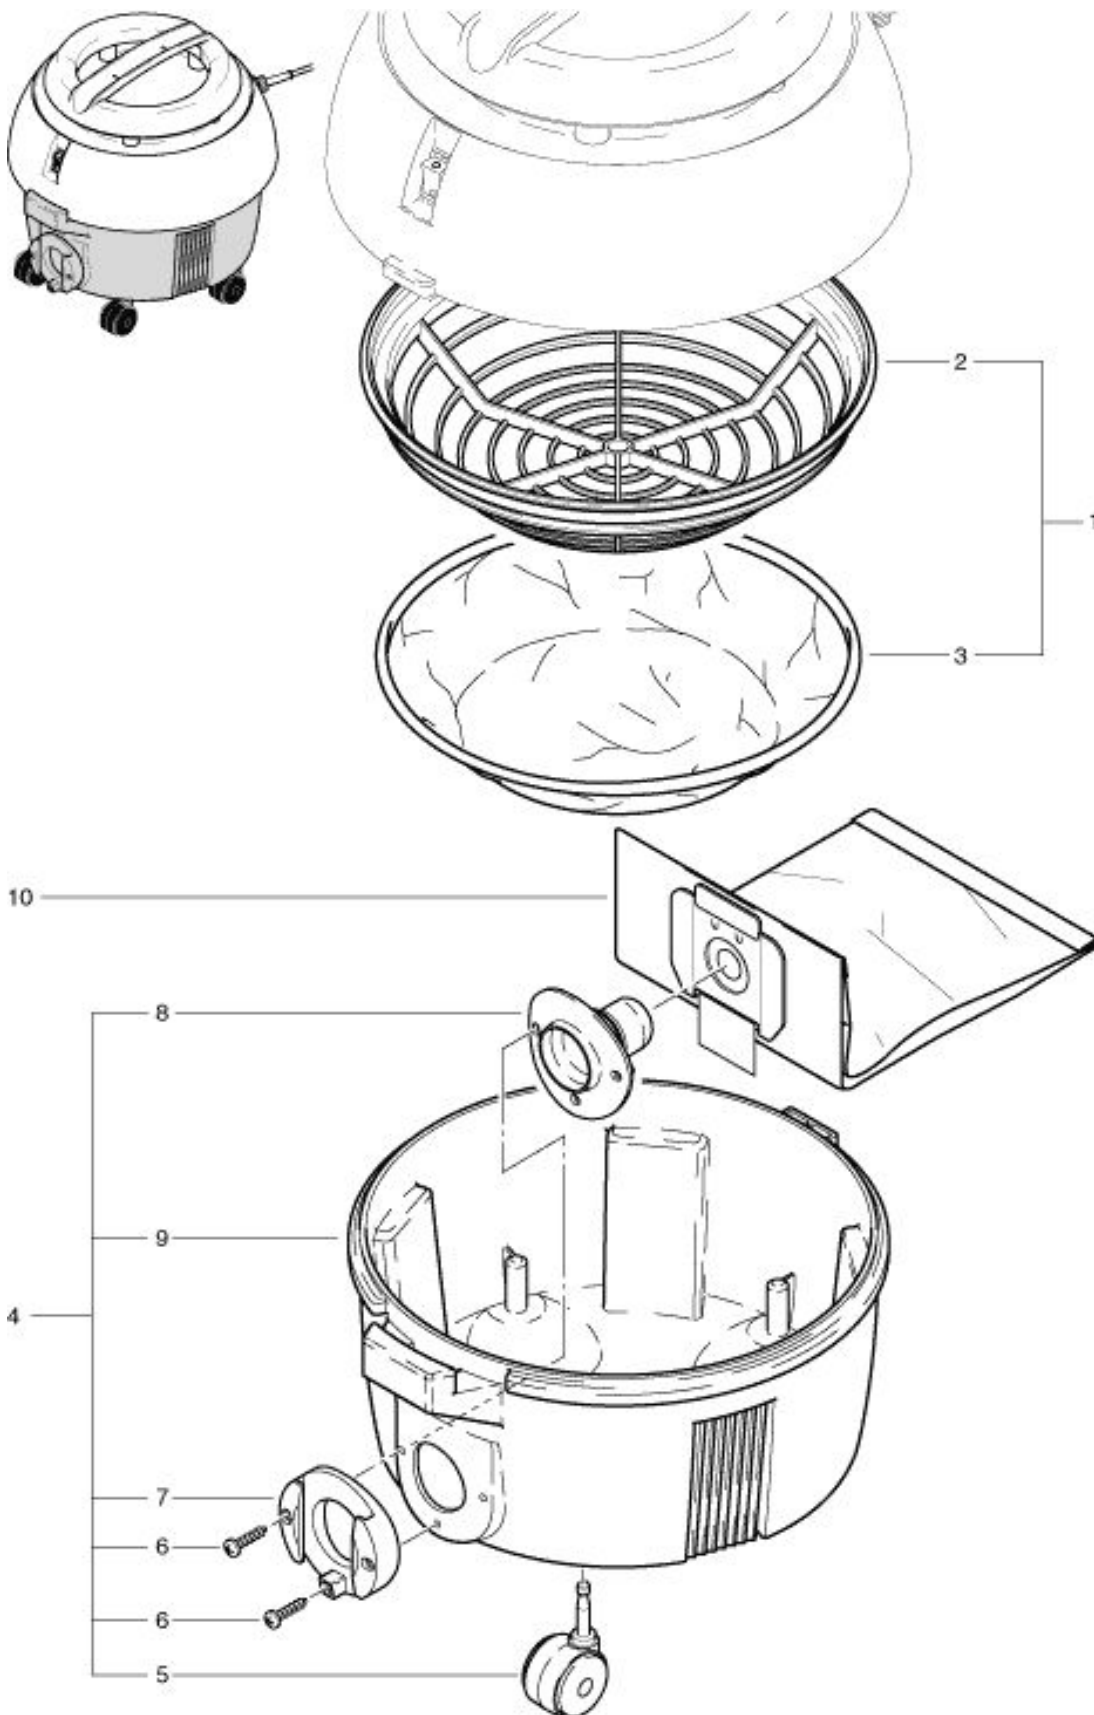

S 10 Tank

As at: 05/25/08 Time:05:48

S 10 Tank

As at: 05/25/08 Time:05:48

Pos.	Description	Reference
01	Filter cartridge complete, including items 2+3	022.300
02	Filter cartridge	022.310A
03	Filtercloth	022.320
04	Tank complete,including items 5-8	012.200
05	Swivel castor wheel 50 mm	P...204F
06	PT screw KA 30x10 mm	P...515E
07	Tank connection	4012234
08	Saffle	4012393
10	Packet of 5 dustbags	022.430