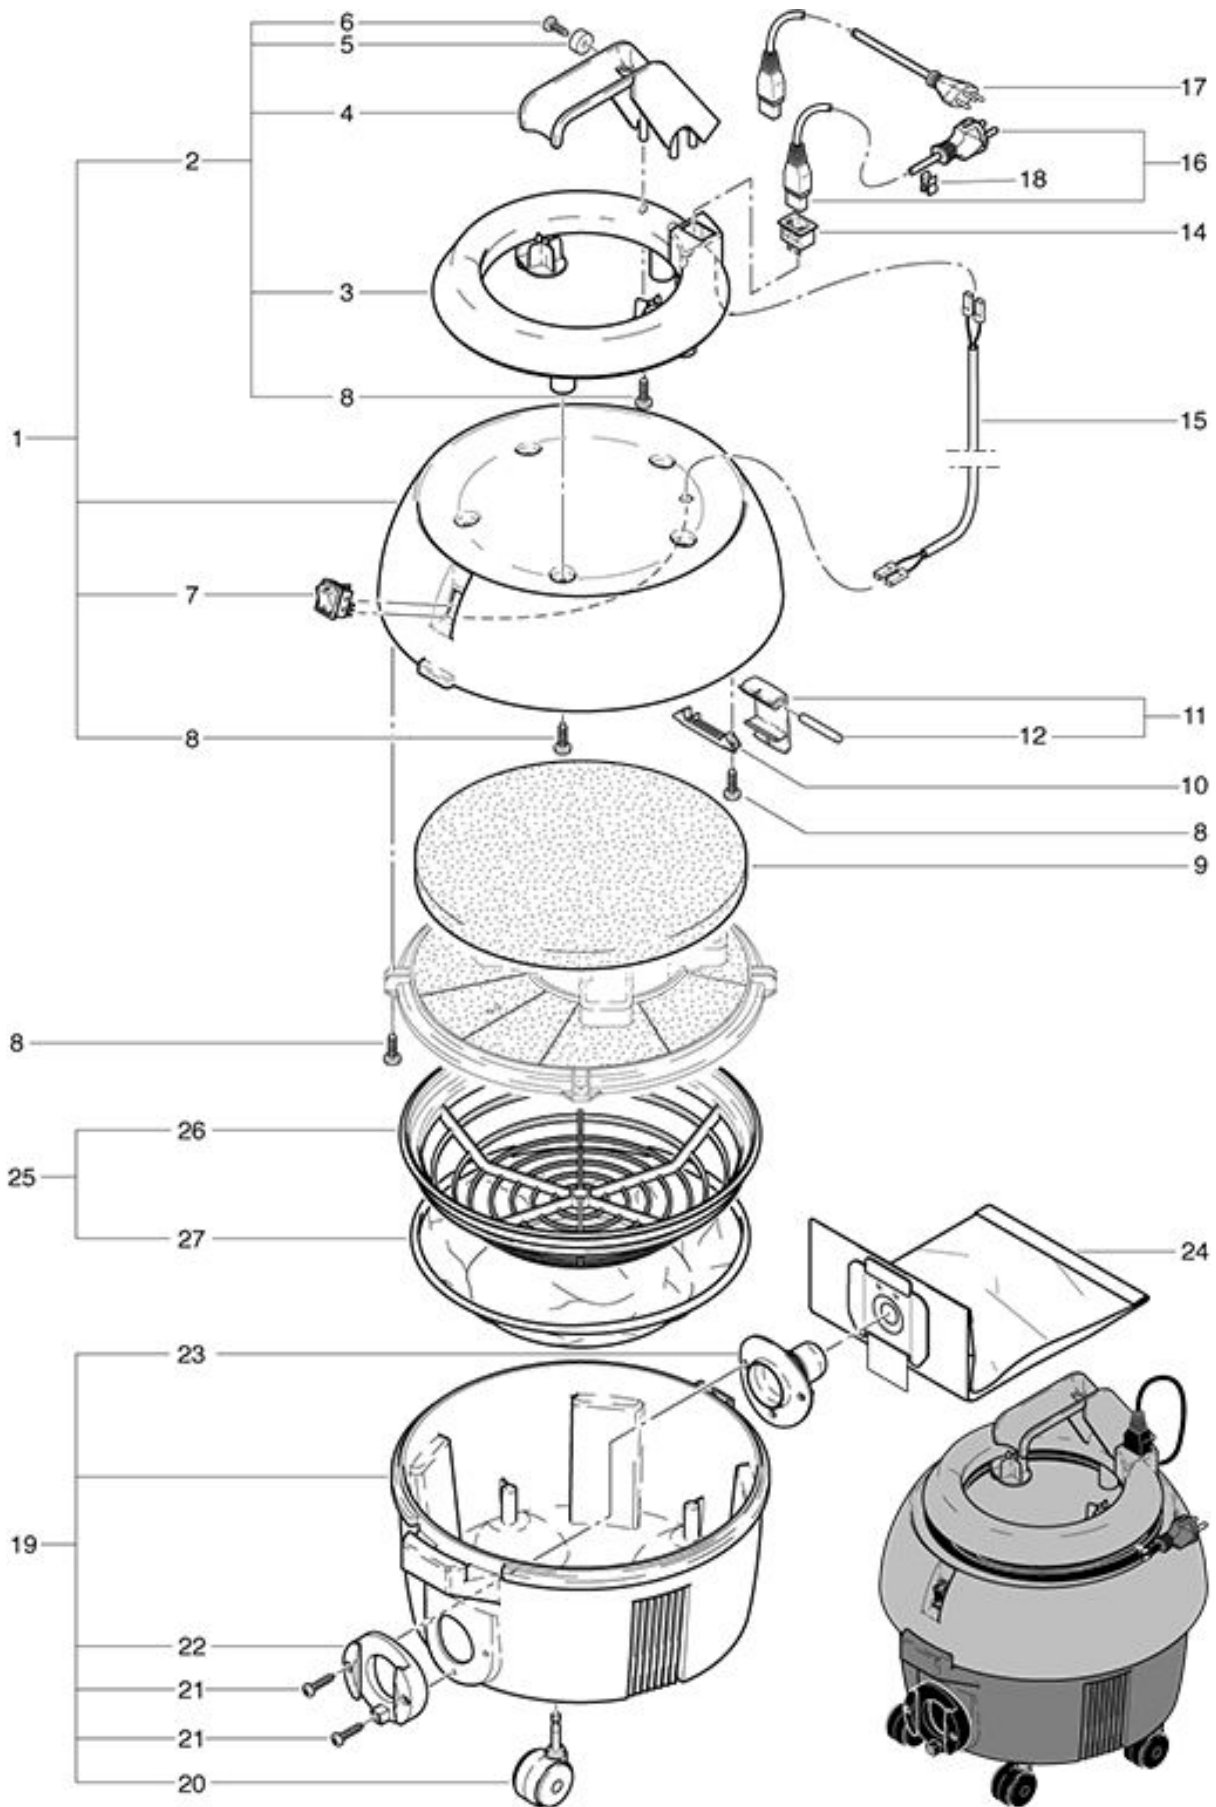

S 10 plus
Dome-Tank

As at: 05/25/08 Time:05:53

S 10 plus

Dome-Tank

As at: 05/25/08 Time:05:53

Pos.	Description	Reference
01	Dome complete, including items 2-8	012.111
02	Handle compl. including items 3-6+8	012.114
03	Handle S 12 plus	012.113
04	Handle	012.117
05	Cable safety device rolls	012.115
06	PT screw KA 40x12	P...516 P
07	Tumbler switch LED	P...240 F
08	PT screw KA 40x16	P...516 G
09	Sound absorbing sheet	022.116
10	Pin hold	022.114
11	Seal lever compl.	022.122
12	Pin	022.115
14	Socket for external tools	012.151
15	Cable connection	012.152
16	Electrical connection VDE	012.150
17	Electrical connection SEV	012.150 A
18	Cable clamp	P...278
19	Tank complete, including items 20-23	012.200
20	Swivel castor wheel Ø 50 mm	P...204 F
21	PT screw KA 50x30	P...515 E
22	Tank connection	4012234
23	Saffle	4012393
24	Packet of 5 dustbags	022.430
25	Filter cartridge complete, including items 26+27	022.300
26	Filter cartridge	022.310 A
27	Filtercloth	022.320