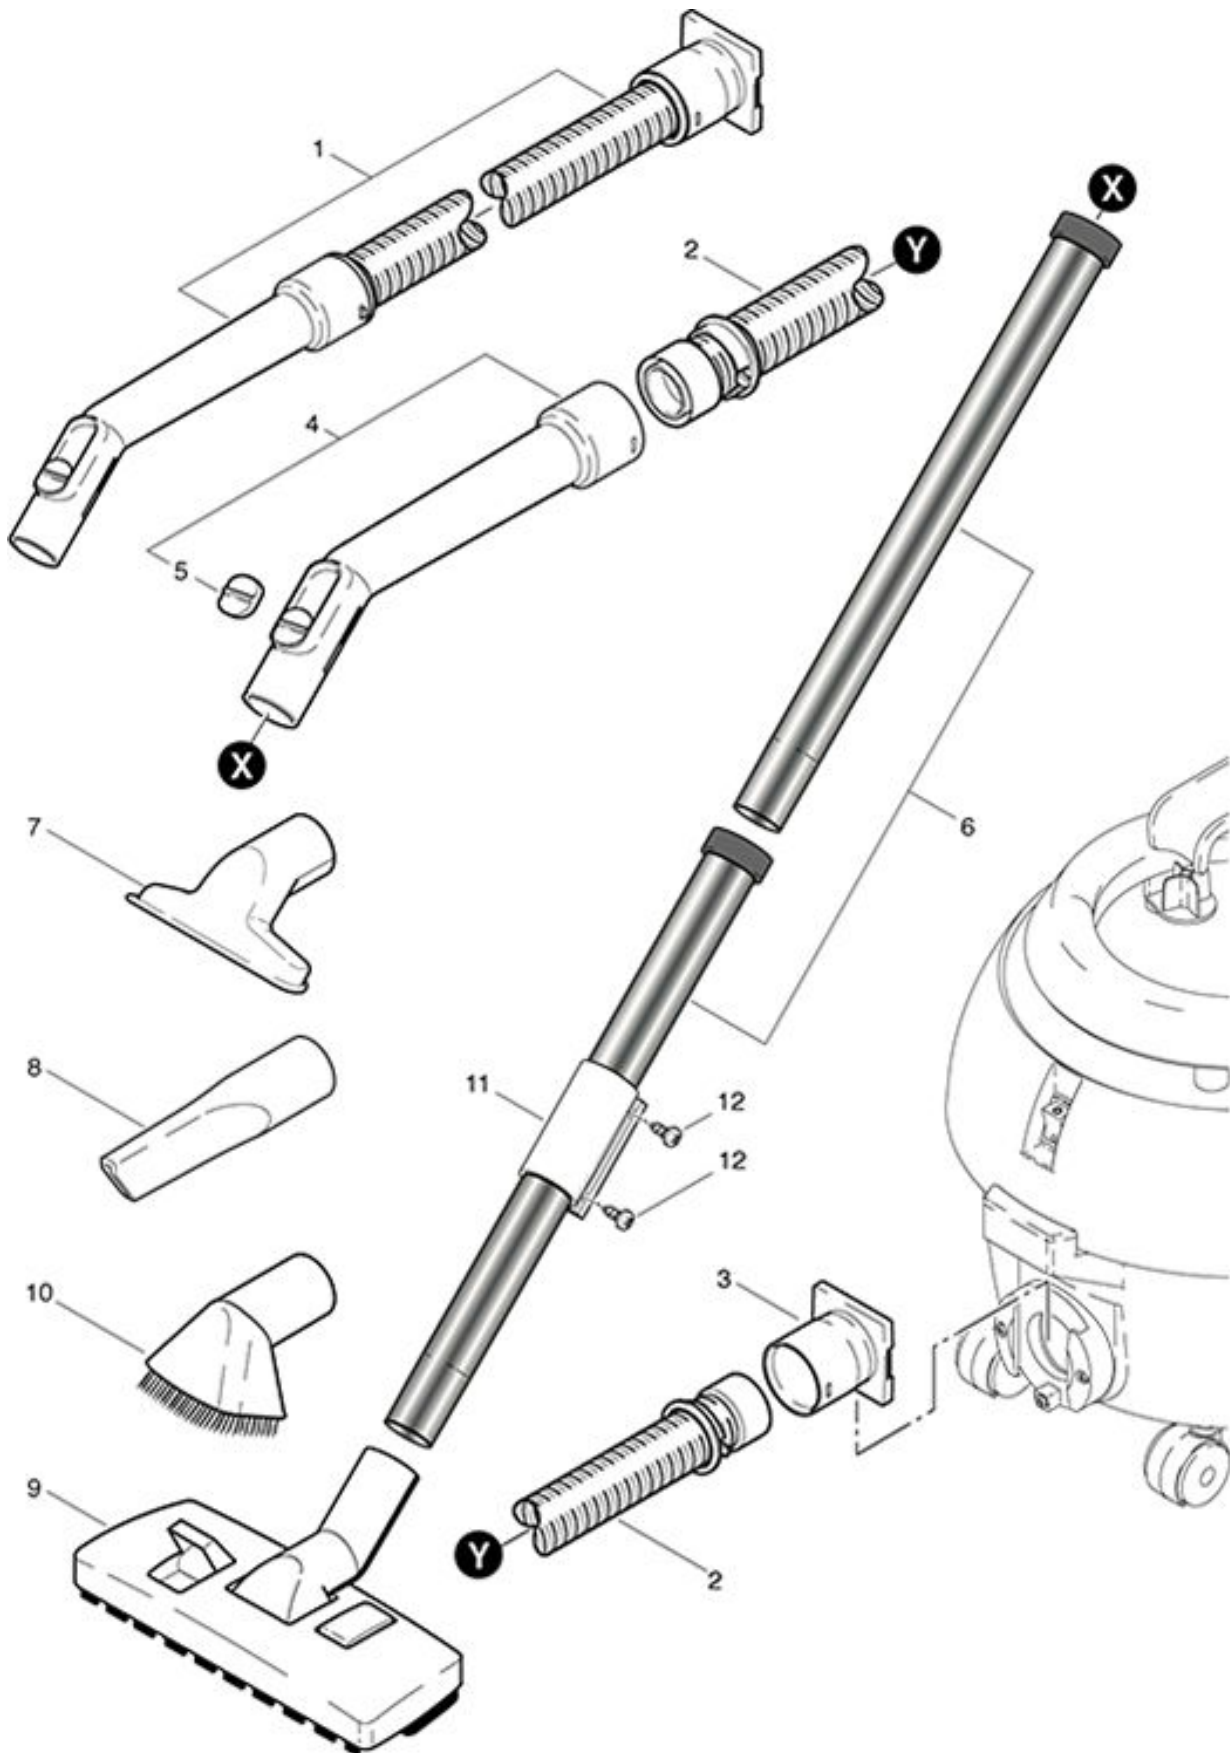

**S 10 plus**  
**Suction set**

As at: 05/25/08 Time:05:54

## Suction set

As at: 05/25/08 Time:05:54

<b>Pos.</b>	<b>Description</b>	<b>Reference</b>
01	Suction hose complete, including items 2-5	012.567
02	Suction hose	900.569
03	Hose end connector	012.570
04	Toolhandle compl.	900.670
05	Slide	P...581 B
06	Stainless steal tube	645.002
07	Upholstery tool	645.004
08	Crevice tool	645.006
09	Carpet hardfloor tool	645.103
10	Dropery brush (Optional accessory)	645.005
11	Sliding clamp	012.411
12	PT-screw KA 40x8	P...515 W