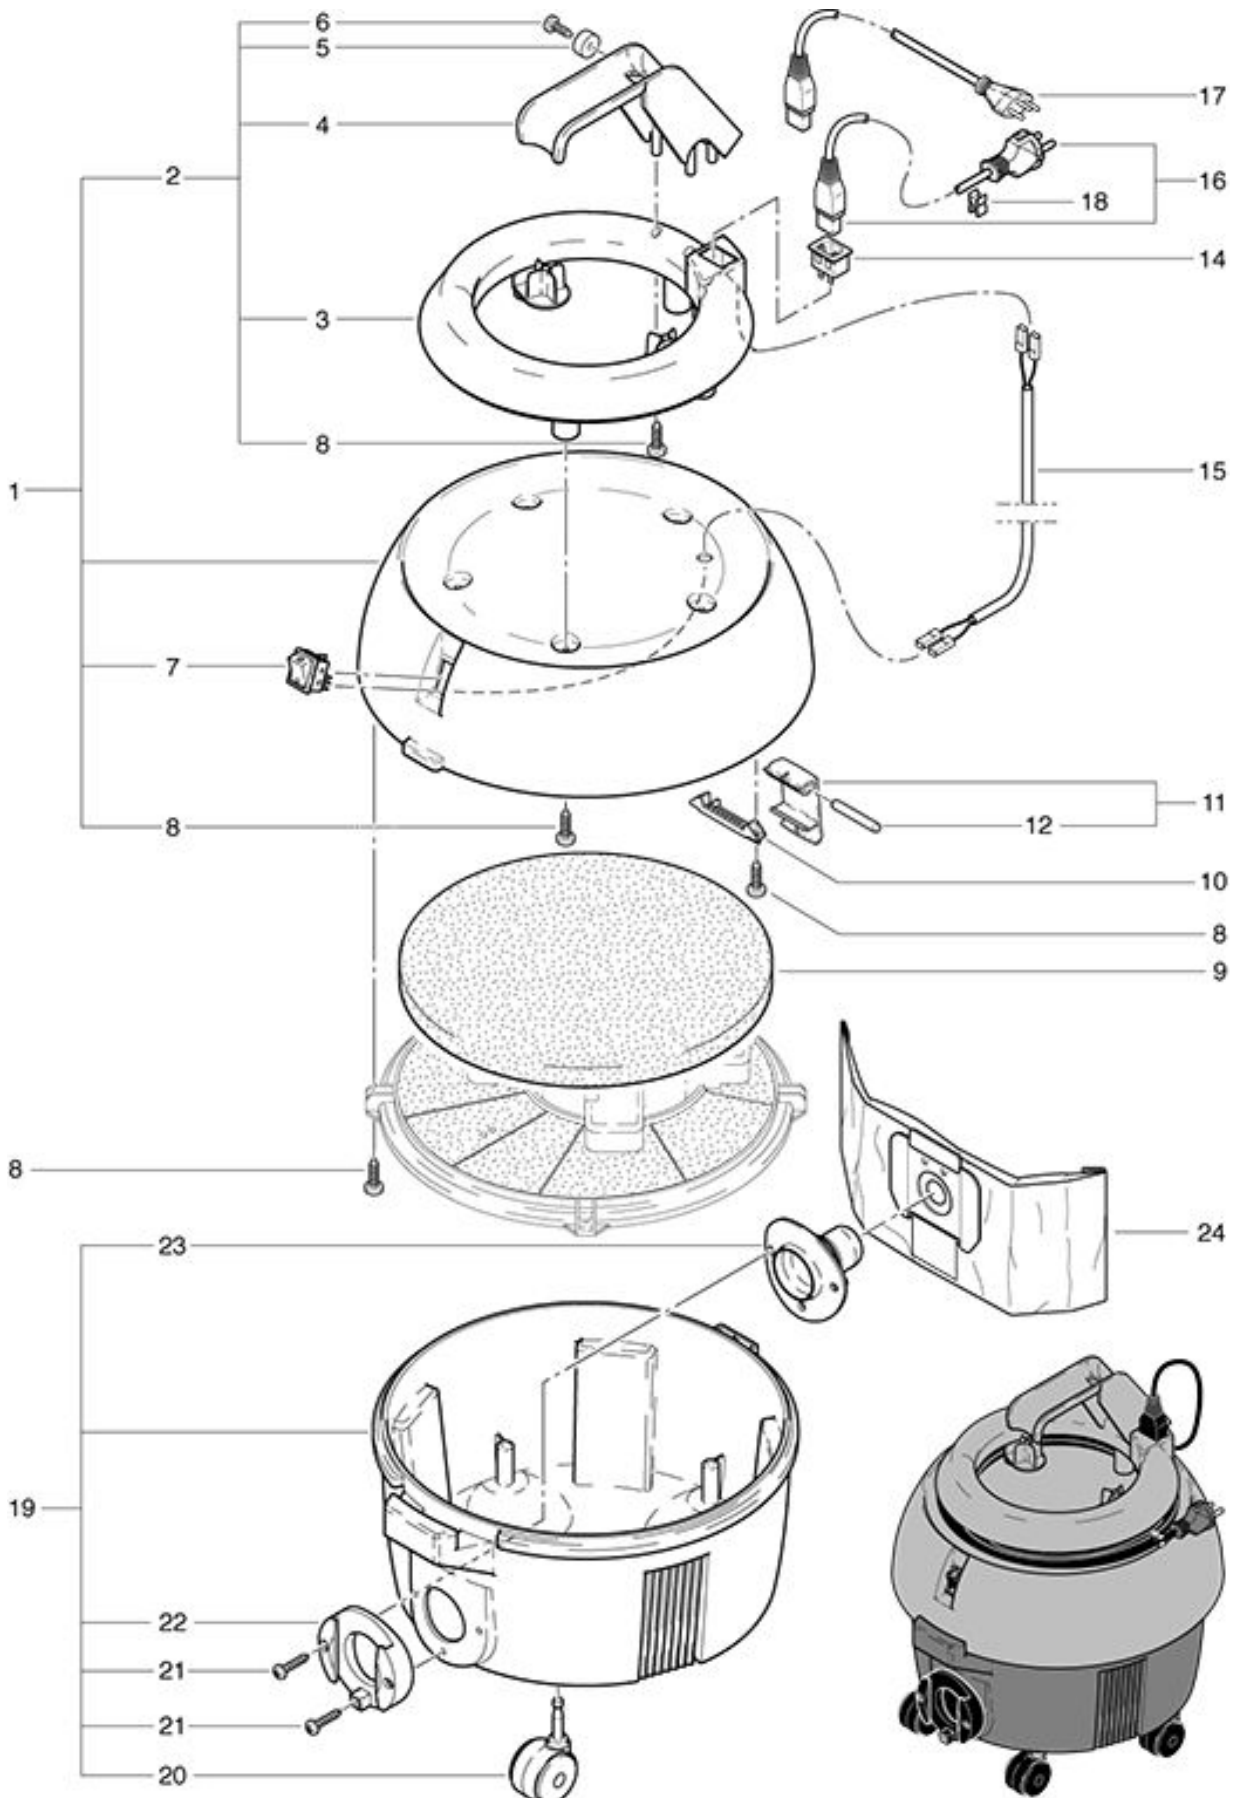

S 10 plus HEPA Dome-Tank

As at: 05/25/08 Time:05:58

S 10 plus HEPA Dome-Tank

As at: 05/25/08 Time:05:58

Pos.	Description	Reference
01	Dome complete, including items 2-8	012.110 S
02	Handle complete, including items 3-6+8	012.114
03	Handle S 12 plus	012.113
04	Handle	012.117
05	Cable safety device rolls	012.115
06	PT-screw KA 40x12	P...516 P
07	Tumbler switch LED	P...240 F
08	PT-screw KA 40x16	P...516 G
09	Sound absorbing sheet	022.116
10	Pin hold	022.114
11	Seal lever compl.	022.122
12	Pin	022.115
14	Socket for external tools	012.151
15	Cable connection	012.152
16	Electrical connection VDE	012.150
17	Electrical connection SEV	012.150 A
18	Cable clamp	P...278
19	Tank complete, including items 20-23	012.200
20	Swivel castor wheel Ø 50 mm	P...204 F
21	PT-screw KA 50x13	P...515 E
22	Tank connection	4012234
23	Saffle	4012393
24	Packet of 5 dustbags	022.433