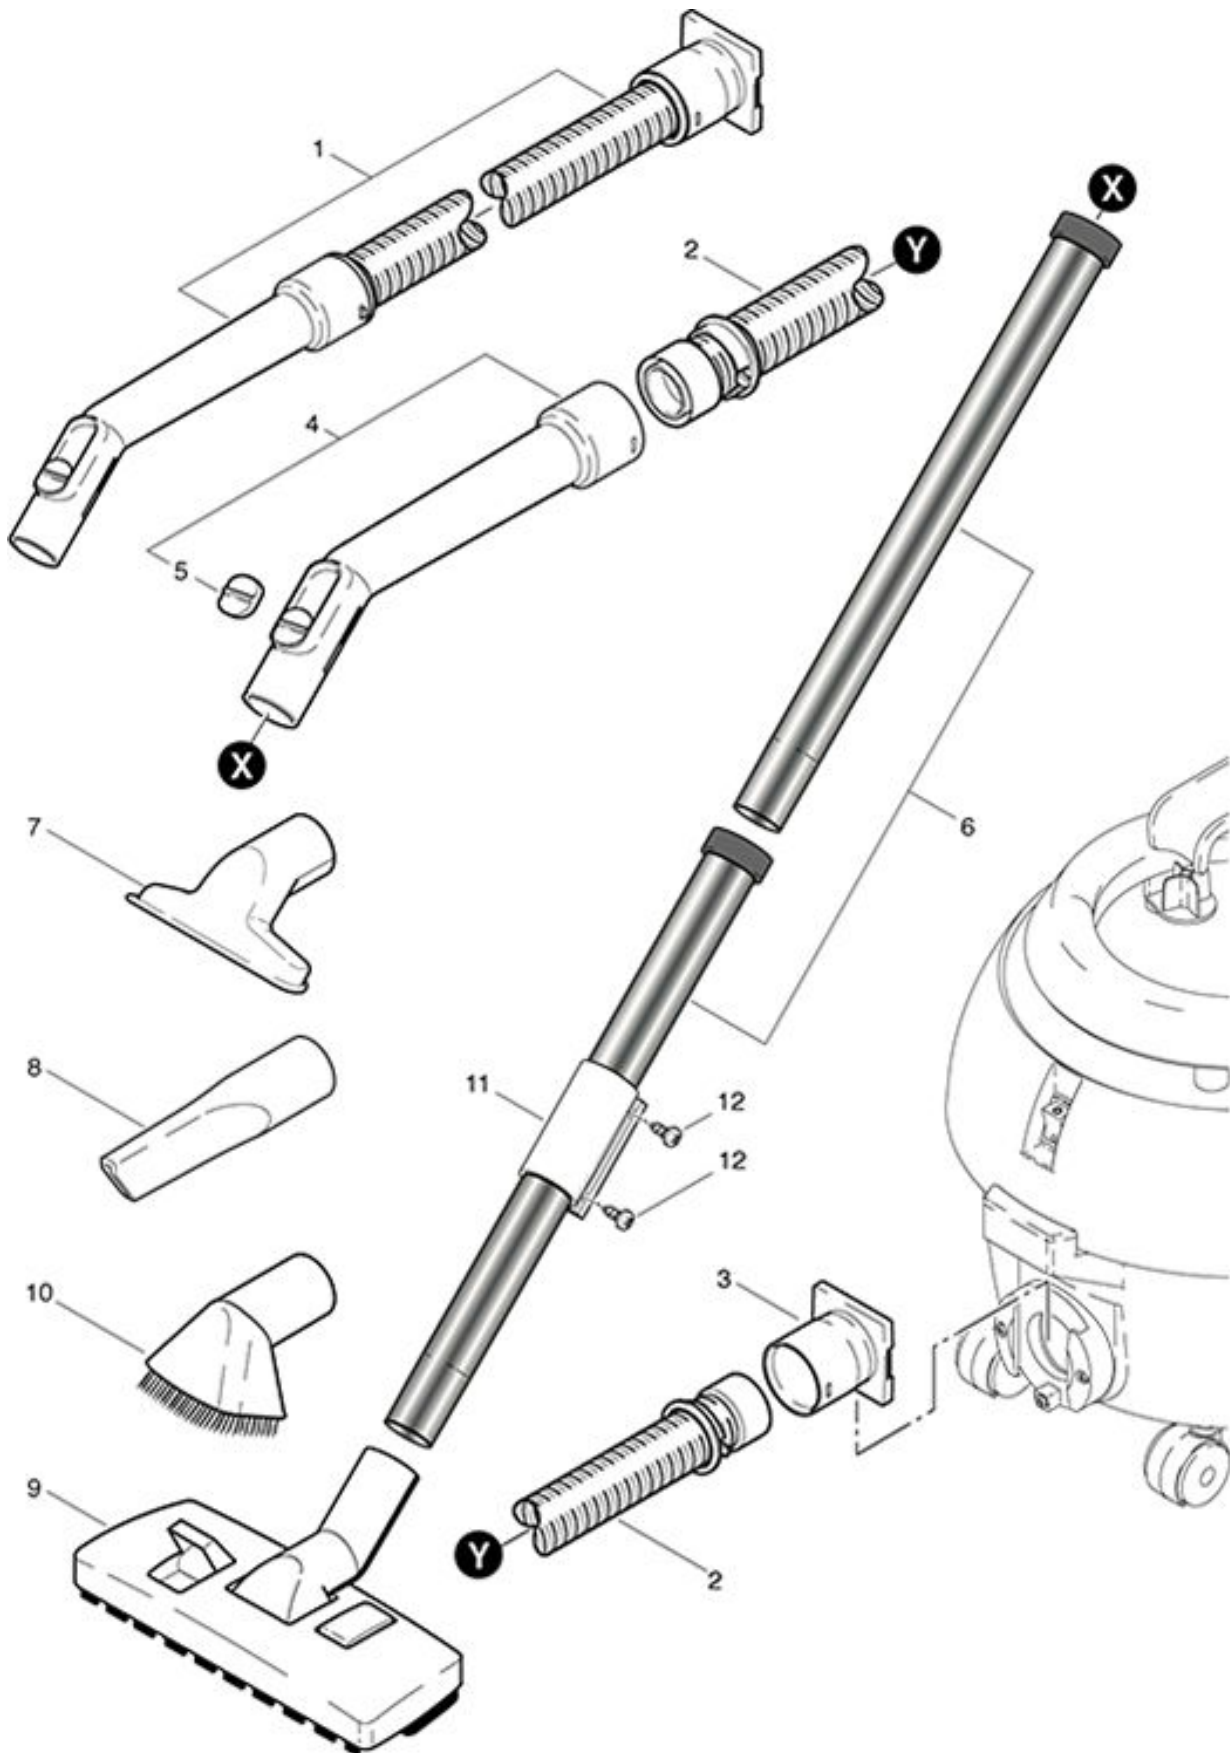

**S 10 plus HEPA**  
**Suction set**

As at: 05/25/08 Time:05:59

## Suction set

As at: 05/25/08 Time:05:59

<b>Pos.</b>	<b>Description</b>	<b>Reference</b>
01	Suction hose complete, including items 2-5	012.567
02	Suction hose	900.569
03	Hose end connector	012.570
04	Toolhandle compl.	900.670
05	Slide	P...581 B
06	Stainless steal tube	645.002
07	Upholstery tool	645.004
08	Crevice tool	645.006
09	Carpet hardfloor tool	645.103
10	Dropery brush (Optional accessory)	645.005
11	Sliding clamp	012.411
12	PT-screw KA 40x8	P...515 W