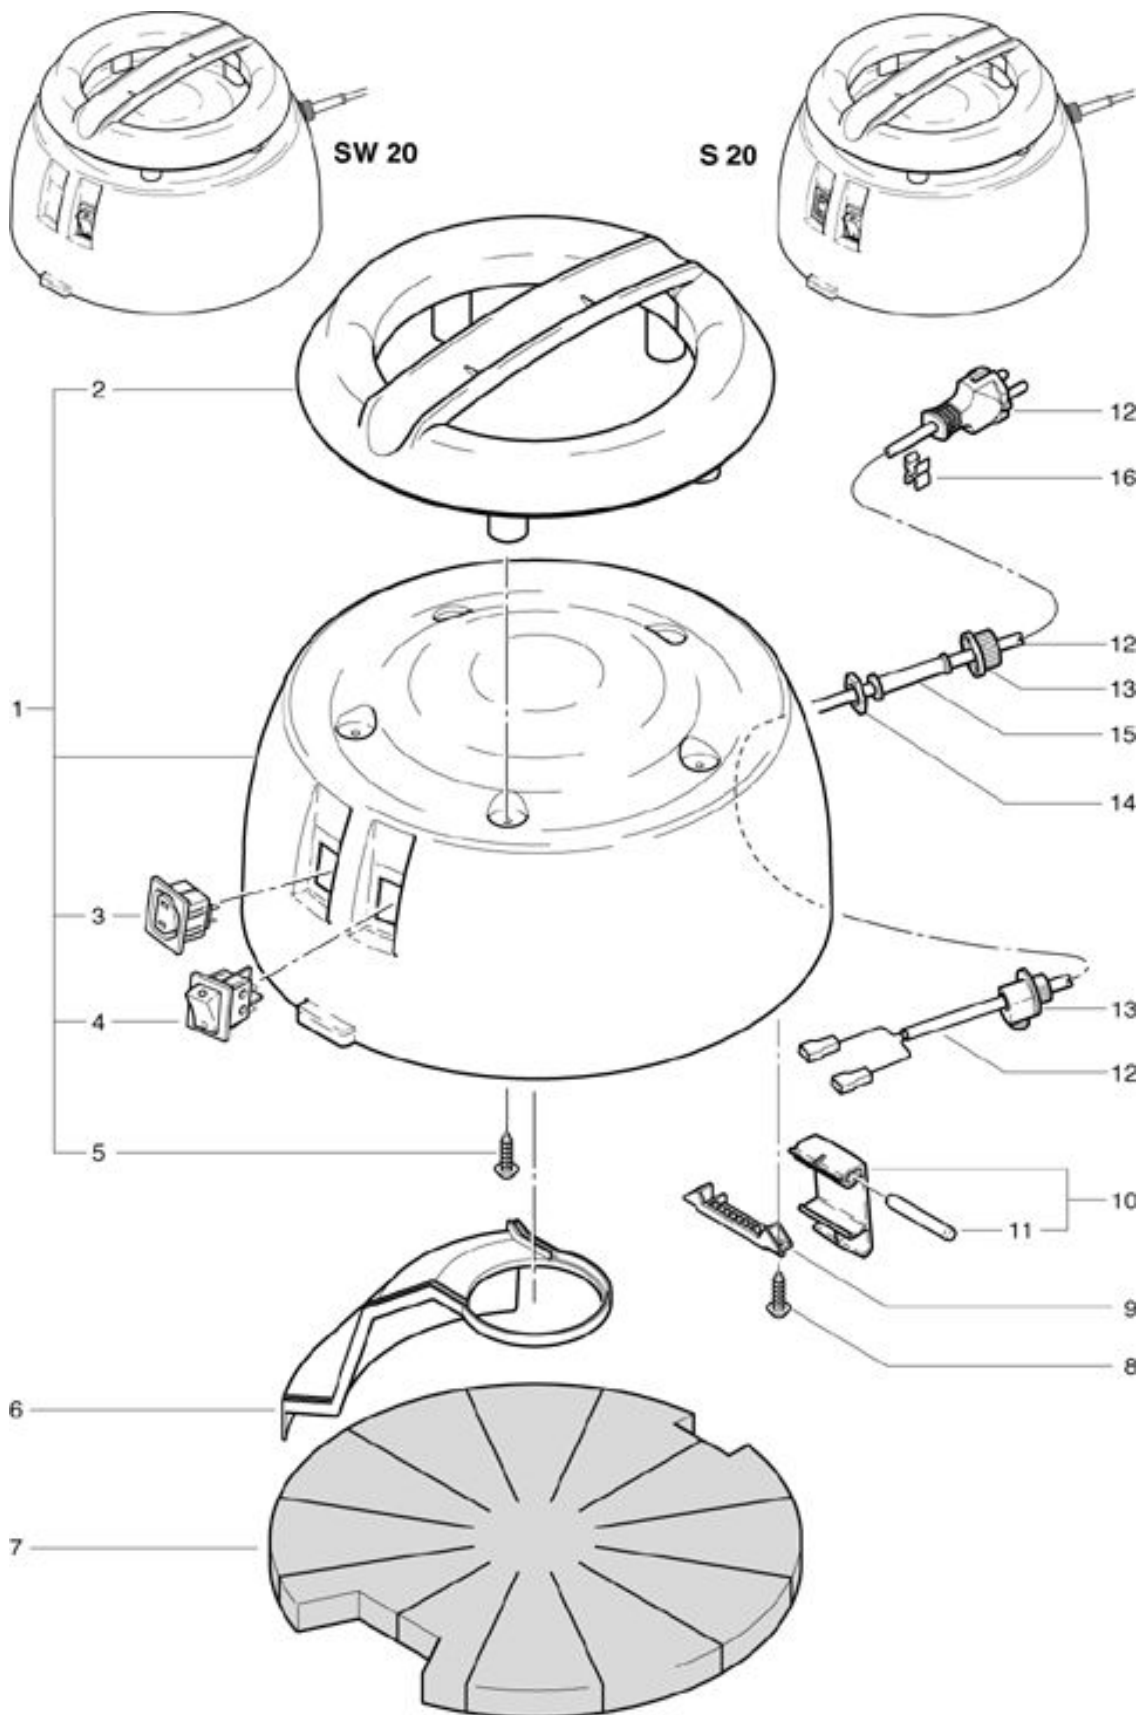

S 20
Dome

As at: 05/25/08 Time:06:20

S 20

Dome

As at: 05/25/08 Time:06:20

Pos.	Description	Reference
01	Dome complete, S 20 including Items 2,3,4,5	020.201
01	Dome complete, SW 20 including Items 2,4,5	021.201
01	Dome complete, S 22 blue including Items 2,3,4,5	020.205.66
02	Handle	022.112
03	Socket for external tools only for S 20	P...380C
04	Tumbler switch - SW 20	P...240
04	Tumbler switch LED - S 20	P...240F
05	PT screw KA 40x16	P...516G
06	Air canal cover only for SW 20	020.213
07	Noise absorber	021.206
08	PT screw KA 30x20	P...516E
09	Pin hold	022.114
10	Seal lever compl.	022.122
11	Pin	022.115
12	Electrical connection SEV	P...287A
12	Electrical connection VDE	P...288A
13	Cable clamp	P...279
14	Conter nut PG 9	P...279H
15	Cable protection	P...280
16	Cable clamp	P...278