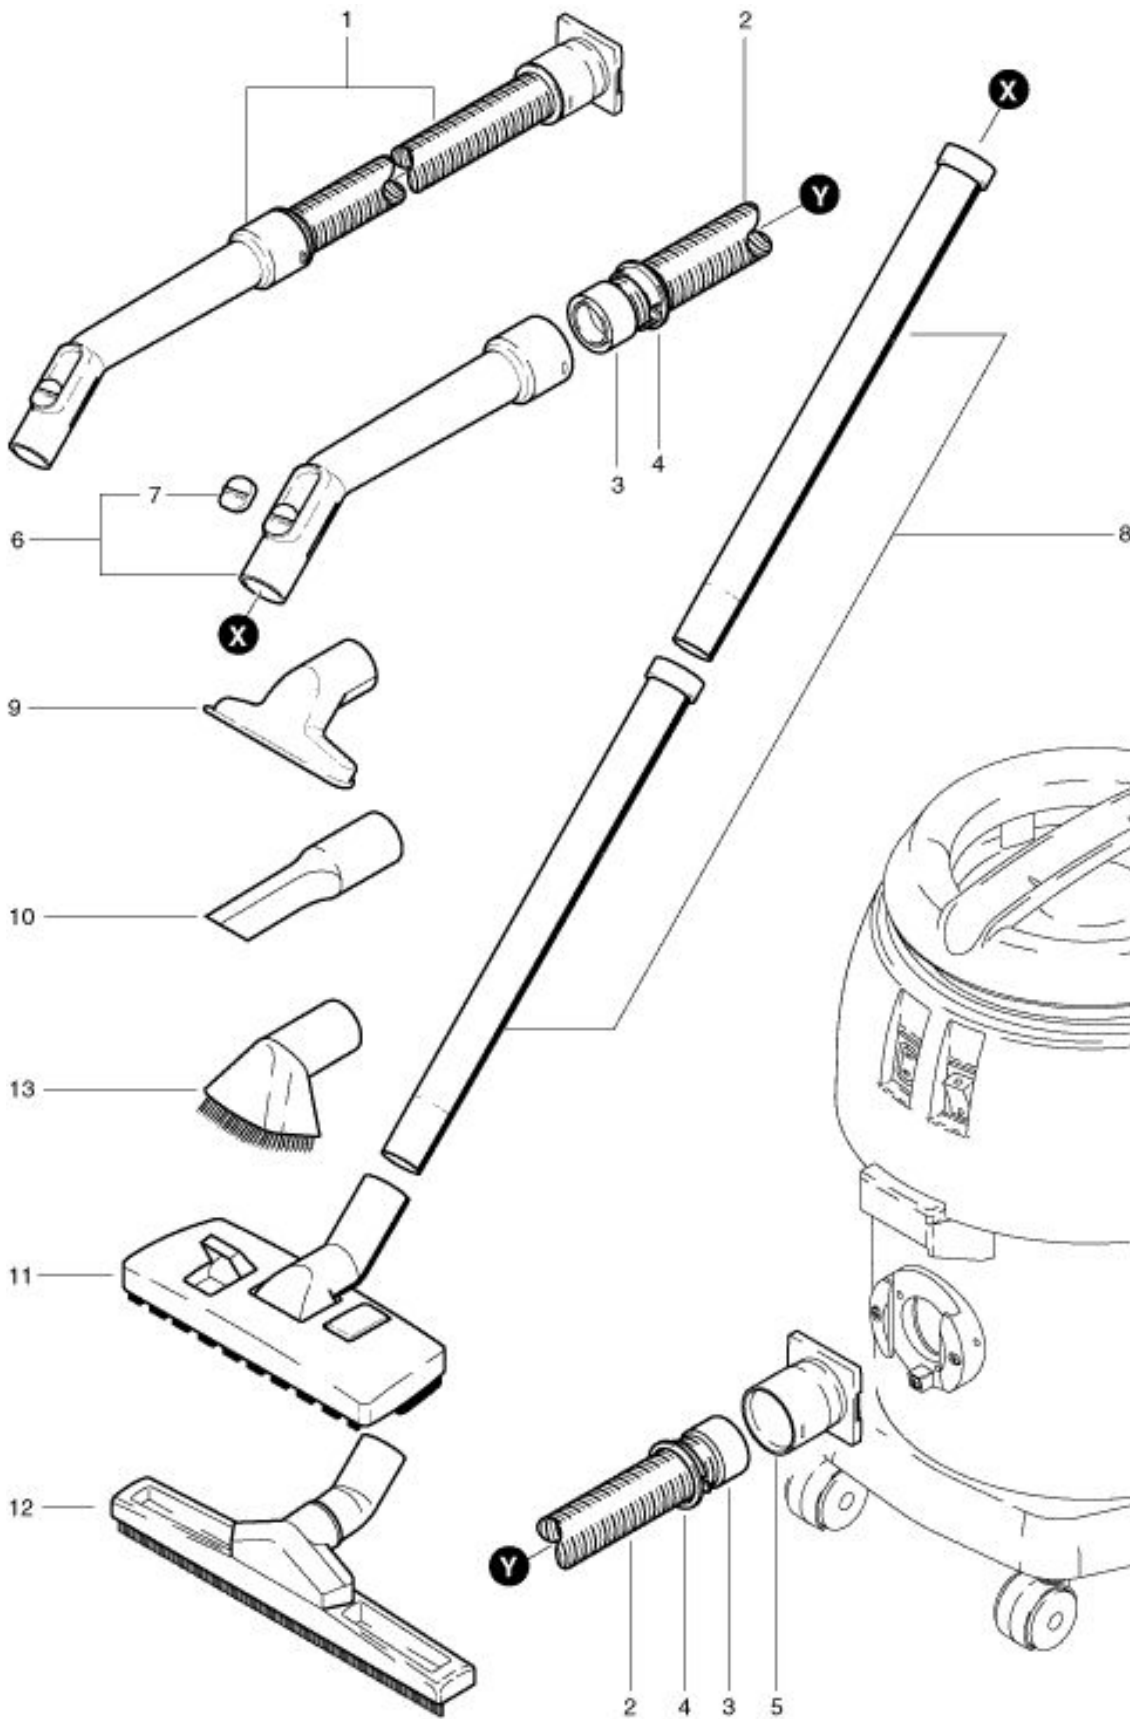

S 20
Suction set

As at: 05/25/08 Time:06:21

S 20

Suction set

As at: 05/25/08 Time:06:21

Pos.	Description	Reference
01	Suction hose complete, including items 2-7	020.567
02	Suction hose 3,0 m	P...562A
03	Security ring	P...583
04	Connecting ring	P...578
05	Hose end connector	3012449
06	Toolhandle compl.	900.670
07	Slide	P...581B
08	Chromed metal tube S 20	645.002
08	Stainless steal tube SW 20	645.002A
09	Upholstery tool	645.004
10	Crevice tool	645.006
11	Carpet hardfloor tool	645.103
12	Water suction nozzle 37 cm	646.300
13	Dropery brush (Optional accessory)	645.005