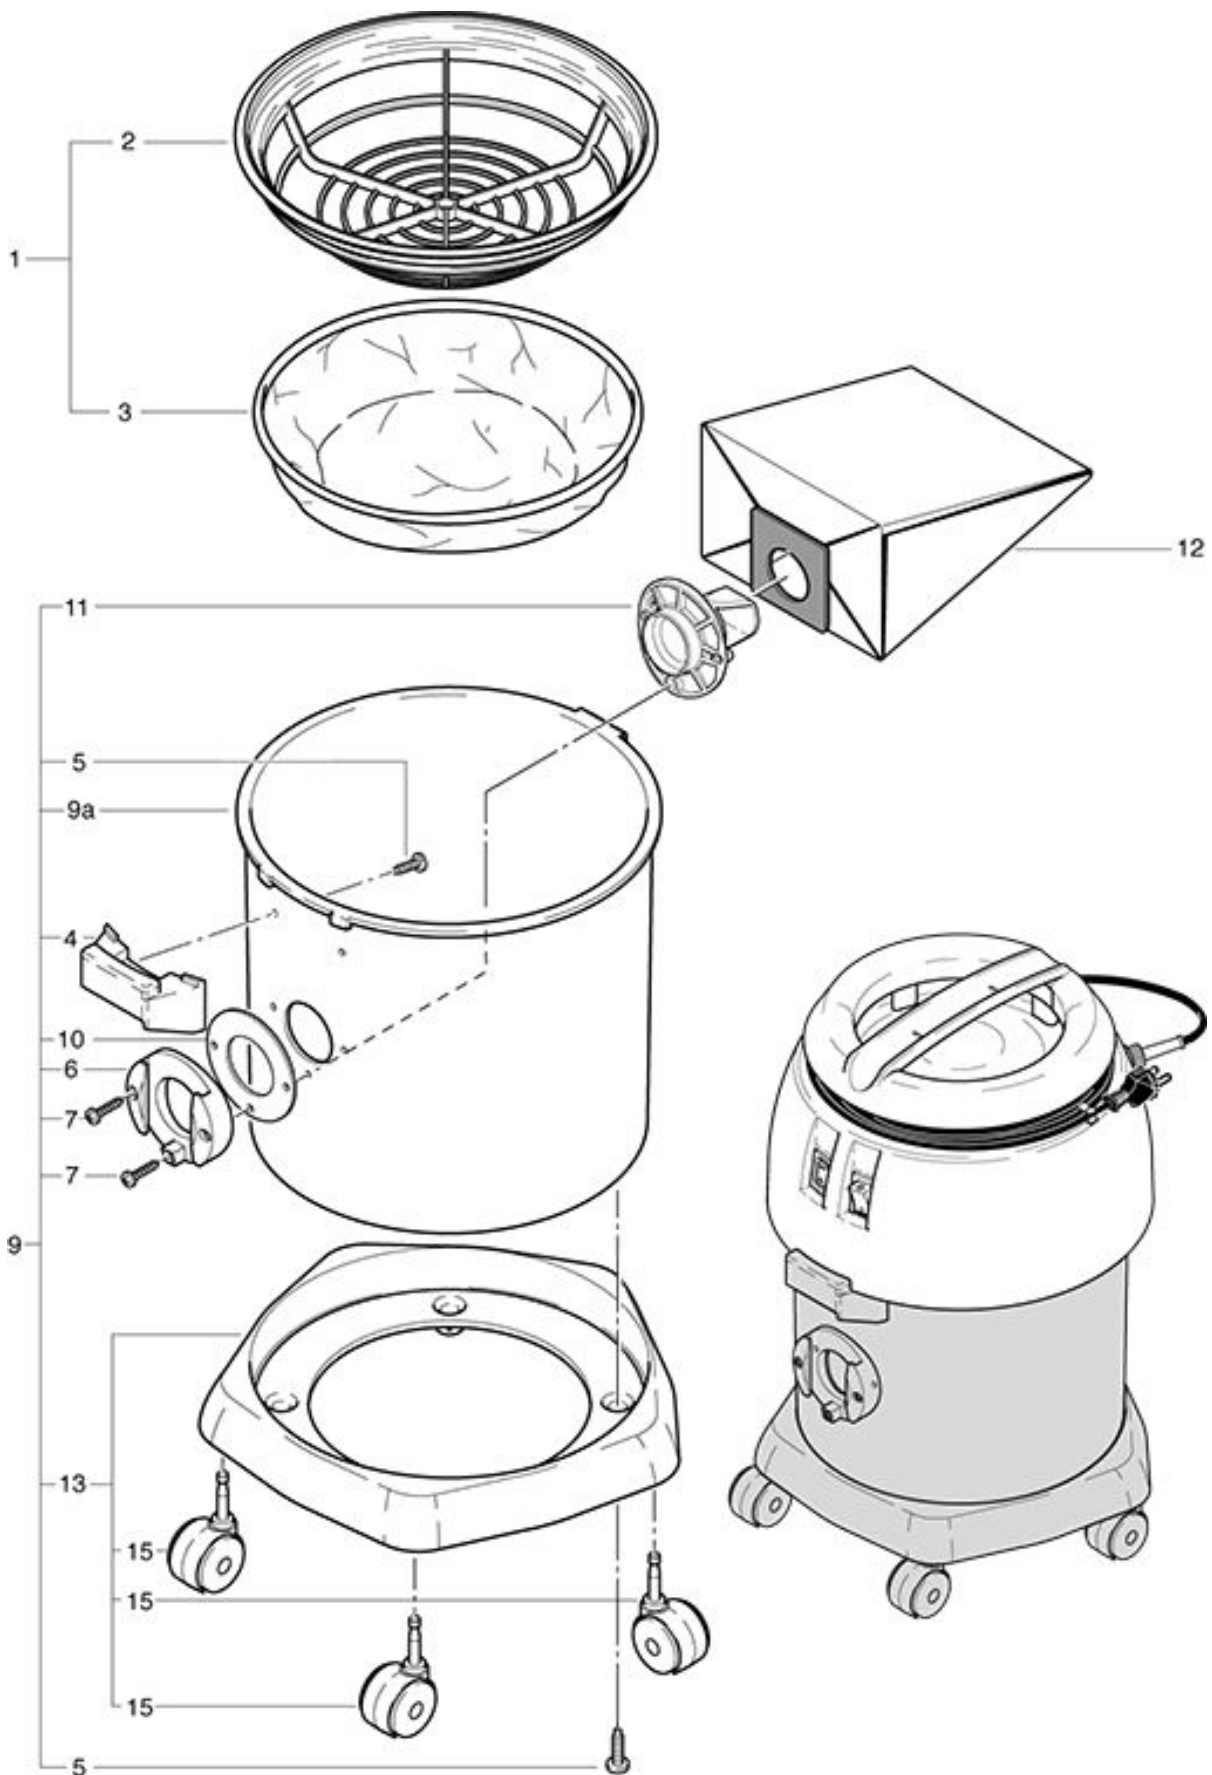

S 20 Tank

As at: 05/25/08 Time:06:22

S 20 Tank

As at: 05/25/08 Time:06:22

Pos.	Description	Reference
01	Dustfilter complete, including items 2+3	20122519
02	Filter cartridge	4012186
03	Filtercloth	020.320
04	Fixation for cover	020.122
05	PT screw KA 50 x 16	P...516 H
06	Tank connection	4012234
07	PT screw KA 50 x 30	P...515 E
09	Tank connection compl. including items 4-11+13	020.100
09a	Tank connection	020.125
10	Washer	649012512
11	Saffle	014.106
12	Paper dustbag	020.420
12	Packet of 10 dustbags	020.430
13	Car compl.	020.128
15	Swivel castor wheel Ø 50mm	P...204 F