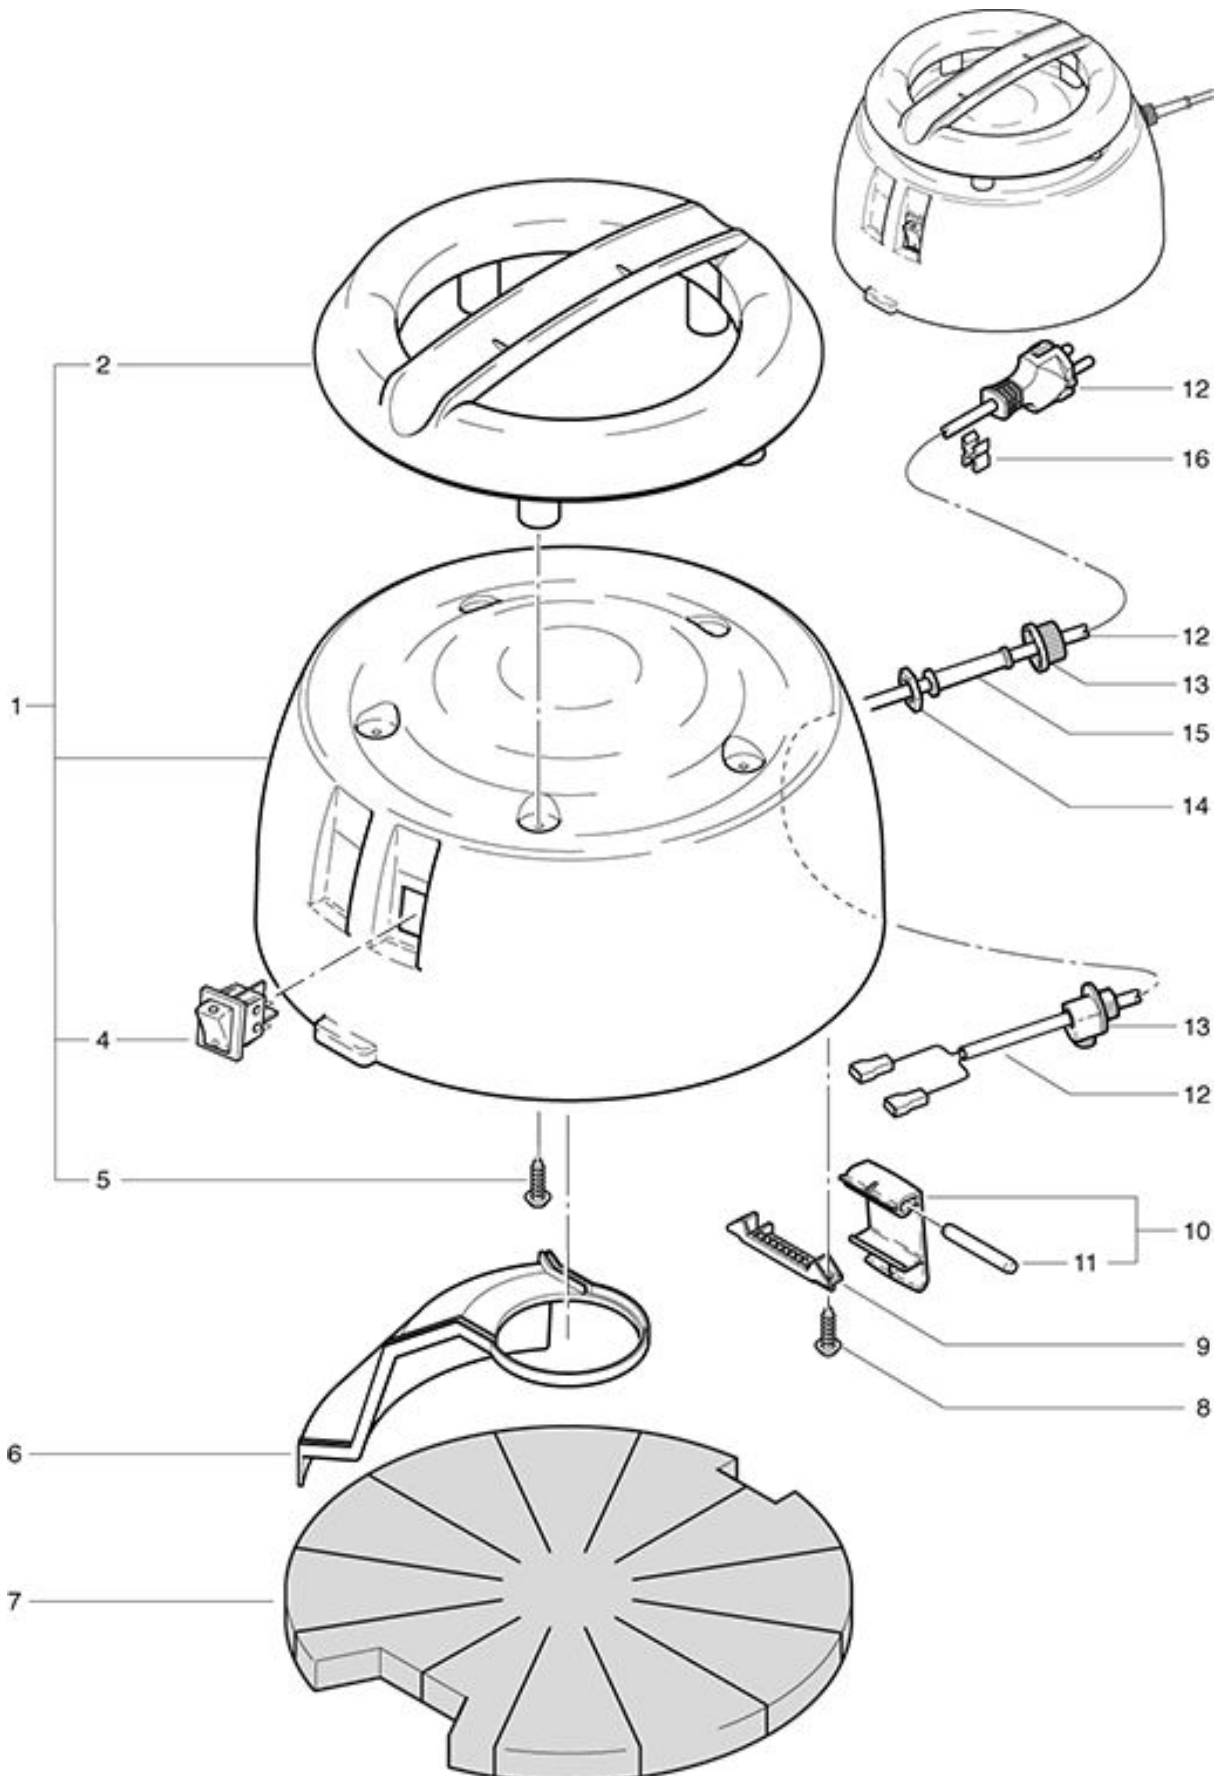

SW 21 Aqua Dome

As at: 05/24/08 Time:07:44

SW 21 Aqua Dome

As at: 05/24/08 Time:07:44

Pos.	Description	Reference
01	Dome complete, SW 21 including items 2-5	021.201
02	Handle	022.112
04	Tumbler switch	P...240
05	PT screw KA 40x18	P...516 G
06	Air canal cover	020.213
07	Noise absorber	021.206
08	PT screw KA 30x20	P...516 E
09	Pin hold	022.114
10	Seal lever compl.	022.122
11	Pin	022.115
12	Electrical connection SEV	P...287 A
12	Electrical connection VDE	P...288 A
13	Cable clamp	P...279
14	Conter nut PG 9	P...279 H
15	Cable protection	P...280
16	Cable clamp	P...278