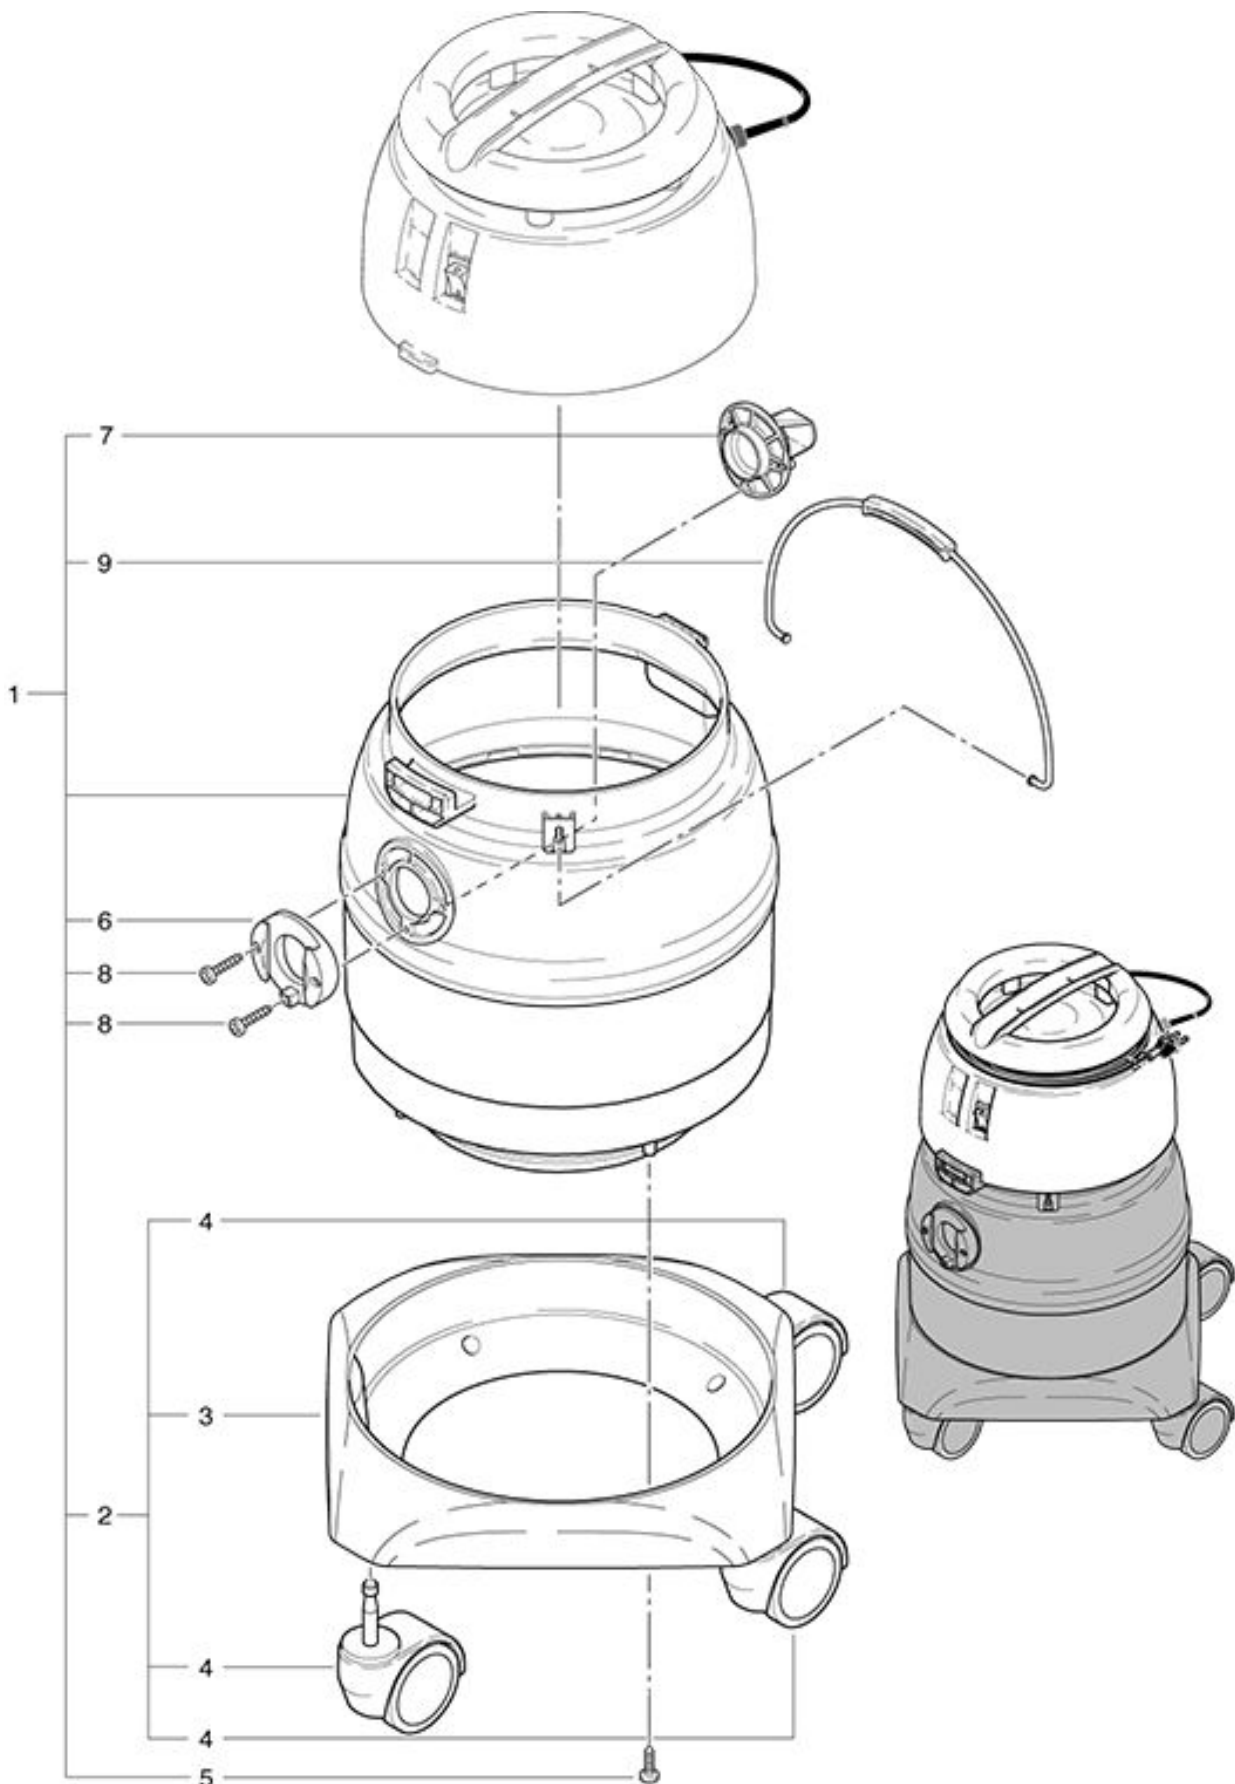

SW 21 Aqua Tank connection

As at: 05/24/08 Time:07:45

SW 21 Aqua

Tank connection

As at: 05/24/08 Time:07:45

Pos.	Description	Reference
01	Tank connection compl. including items 2-9	014.100
02	Car compl. including items 3+4	014.128
03	Car	014.121
04	Swivel castor wheel Ø 75 mm	P...204 G
05	PT screw KA 50x18	P...516 Q
06	Tank connection	4012234
07	Saffle	014.105
08	PT screw KA 50x35	P...515 N
09	Handle	P...009