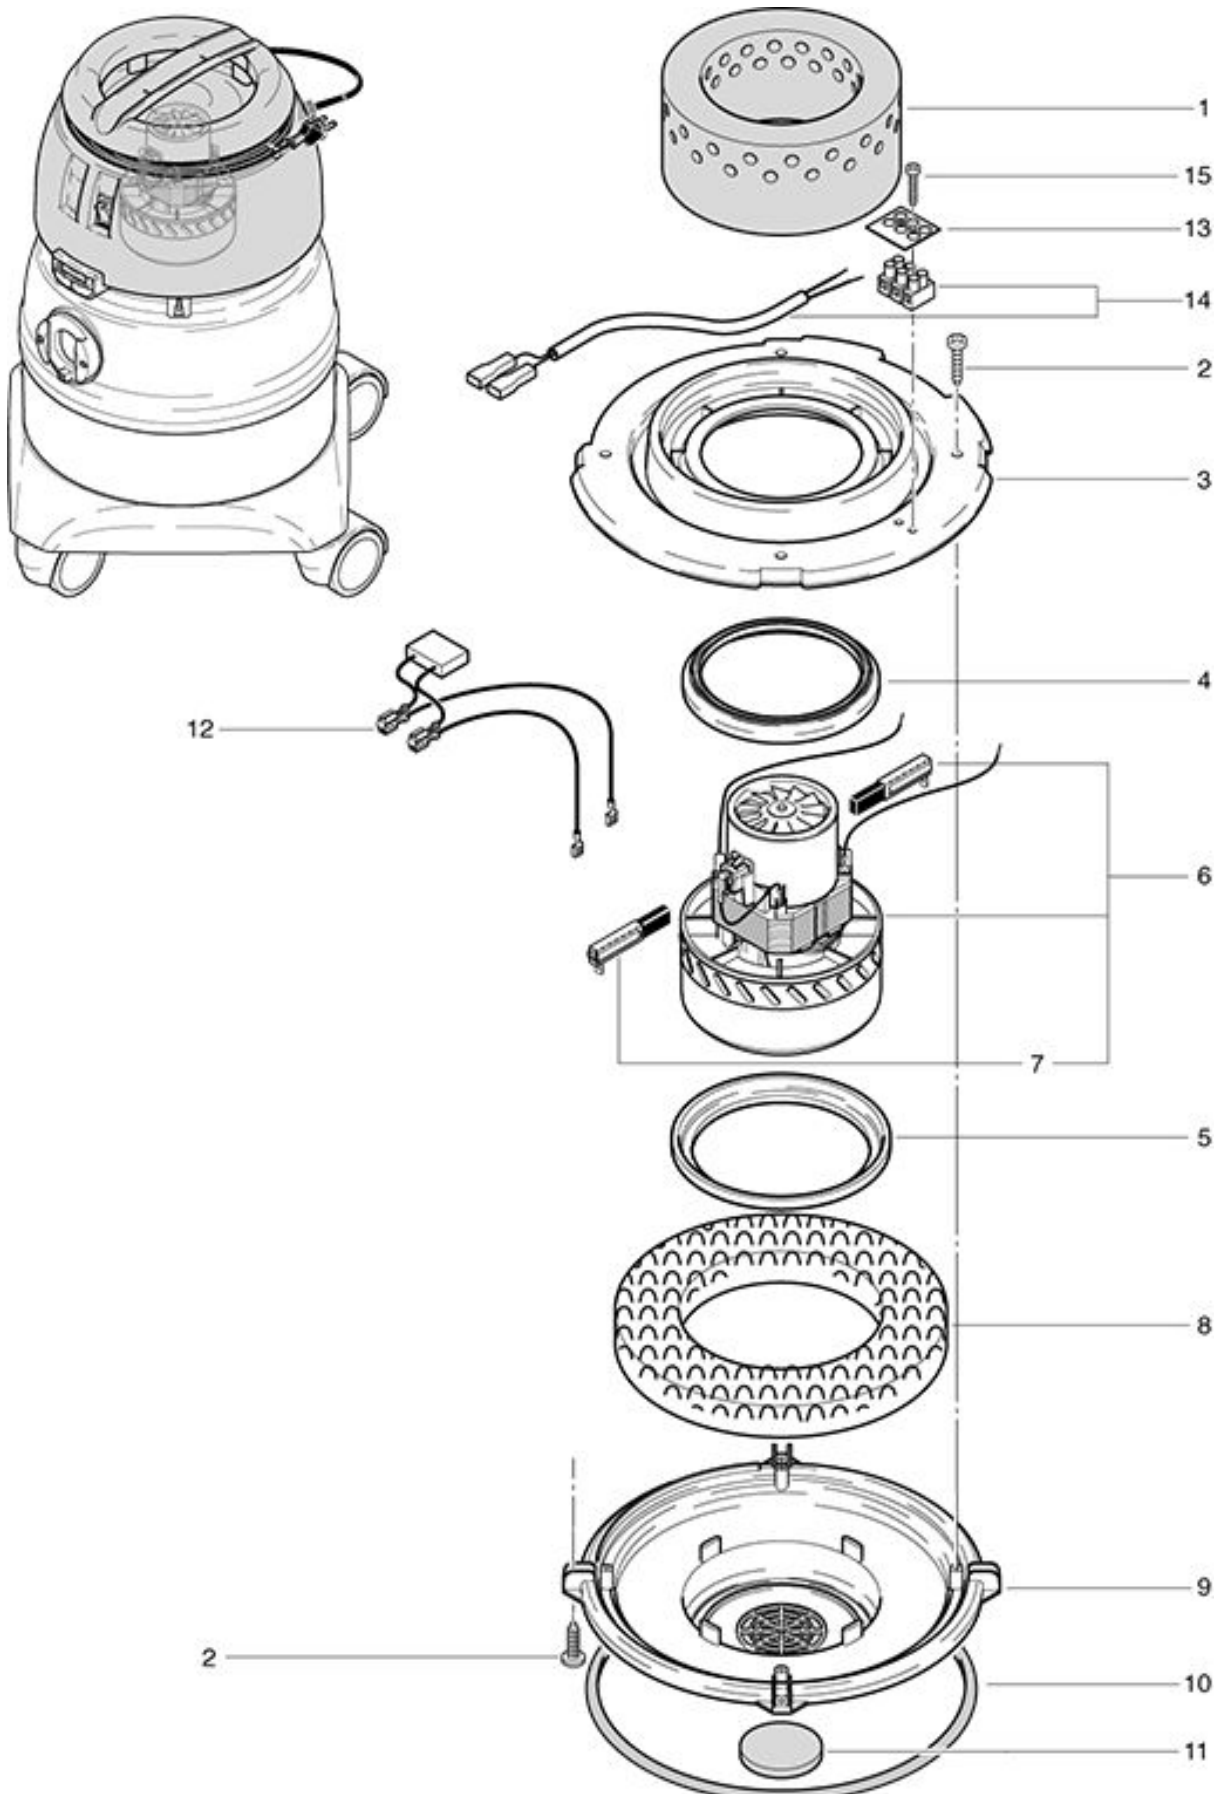

SW 21 Aqua
Vacuum motor

As at: 05/24/08 Time:07:45

SW 21 Aqua Vacuum motor

As at: 05/24/08 Time:07:45

Pos.	Description	Reference
01	Isolation cap	020.211
02	PT screw KA 40x16	P...516 C
03	Motorplate	020.303
04	Profile	022.133
05	Profile	P...971 H
06	Vacuum motor 230V/50Hz 1000 W	P...870 E
07	Carbon brush	P...870 KB
08	Isolation ring	020.309
09	Reinforcement piece	020.308
10	Bucket gasket	020.304
11	Airfilter for motor	022.134
12	Motor cable incl. Capacitor	022.143
13	Marking plate	P...390
14	Cable tree with cable clamp	020.307
15	PT screw KA 30x20	P...516 E