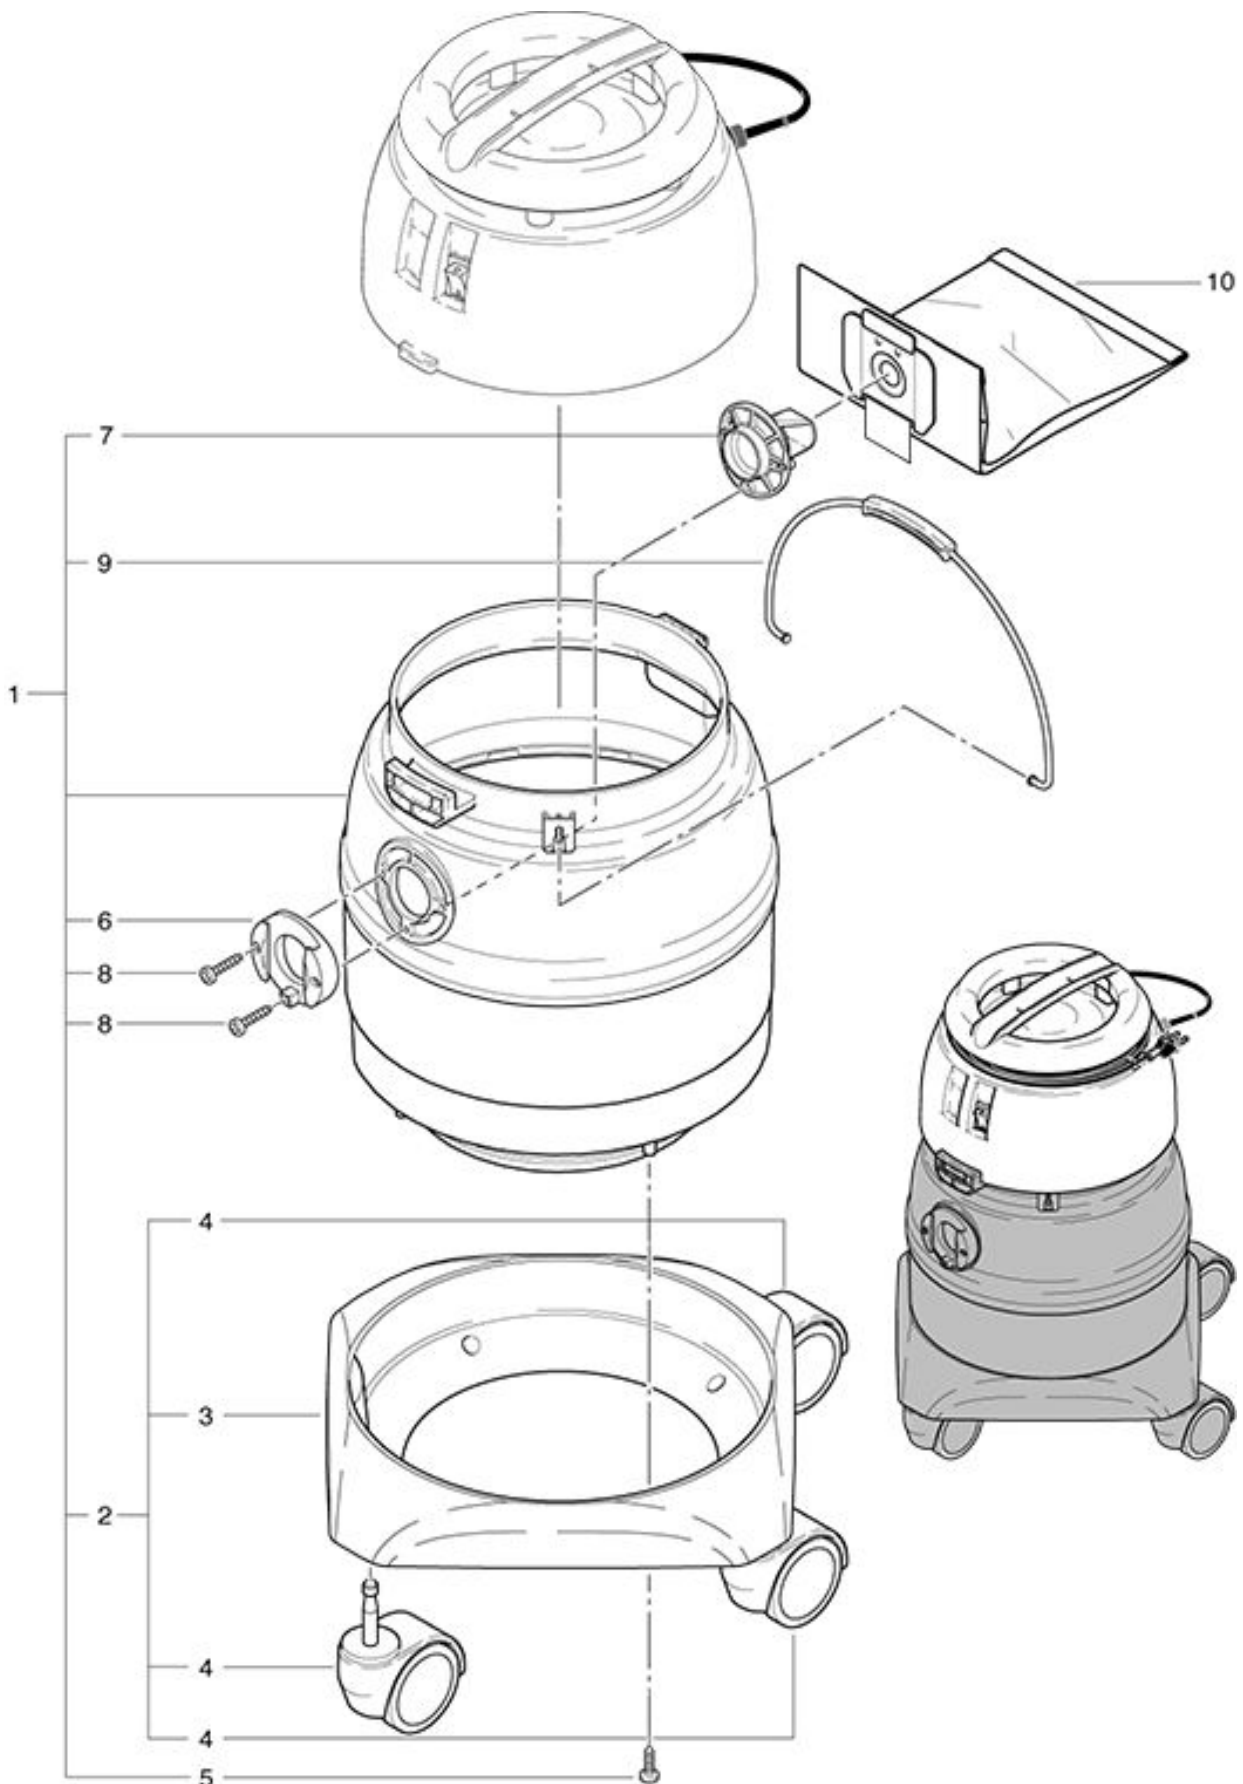

SW 21 Combi
Tank connection

As at: 05/24/08 Time:07:32

SW 21 Combi

Tank connection

As at: 05/24/08 Time:07:32

Pos.	Description	Reference
01	Tank connection compl. including items 2-9	014.100
02	Car compl. including items 3+4	014.128
03	Car	014.121
04	Swivel castor wheel Ø 75 mm	P...204 G
05	PT screw KA 50x18	P...516 Q
06	Tank connection	4012234
07	Saffle	014.105
08	PT screw KA 50x35	P...515 N
09	Handle	P...009
10	Paper dustbag	020.420
10	Packet of 10 dustbags	020.430