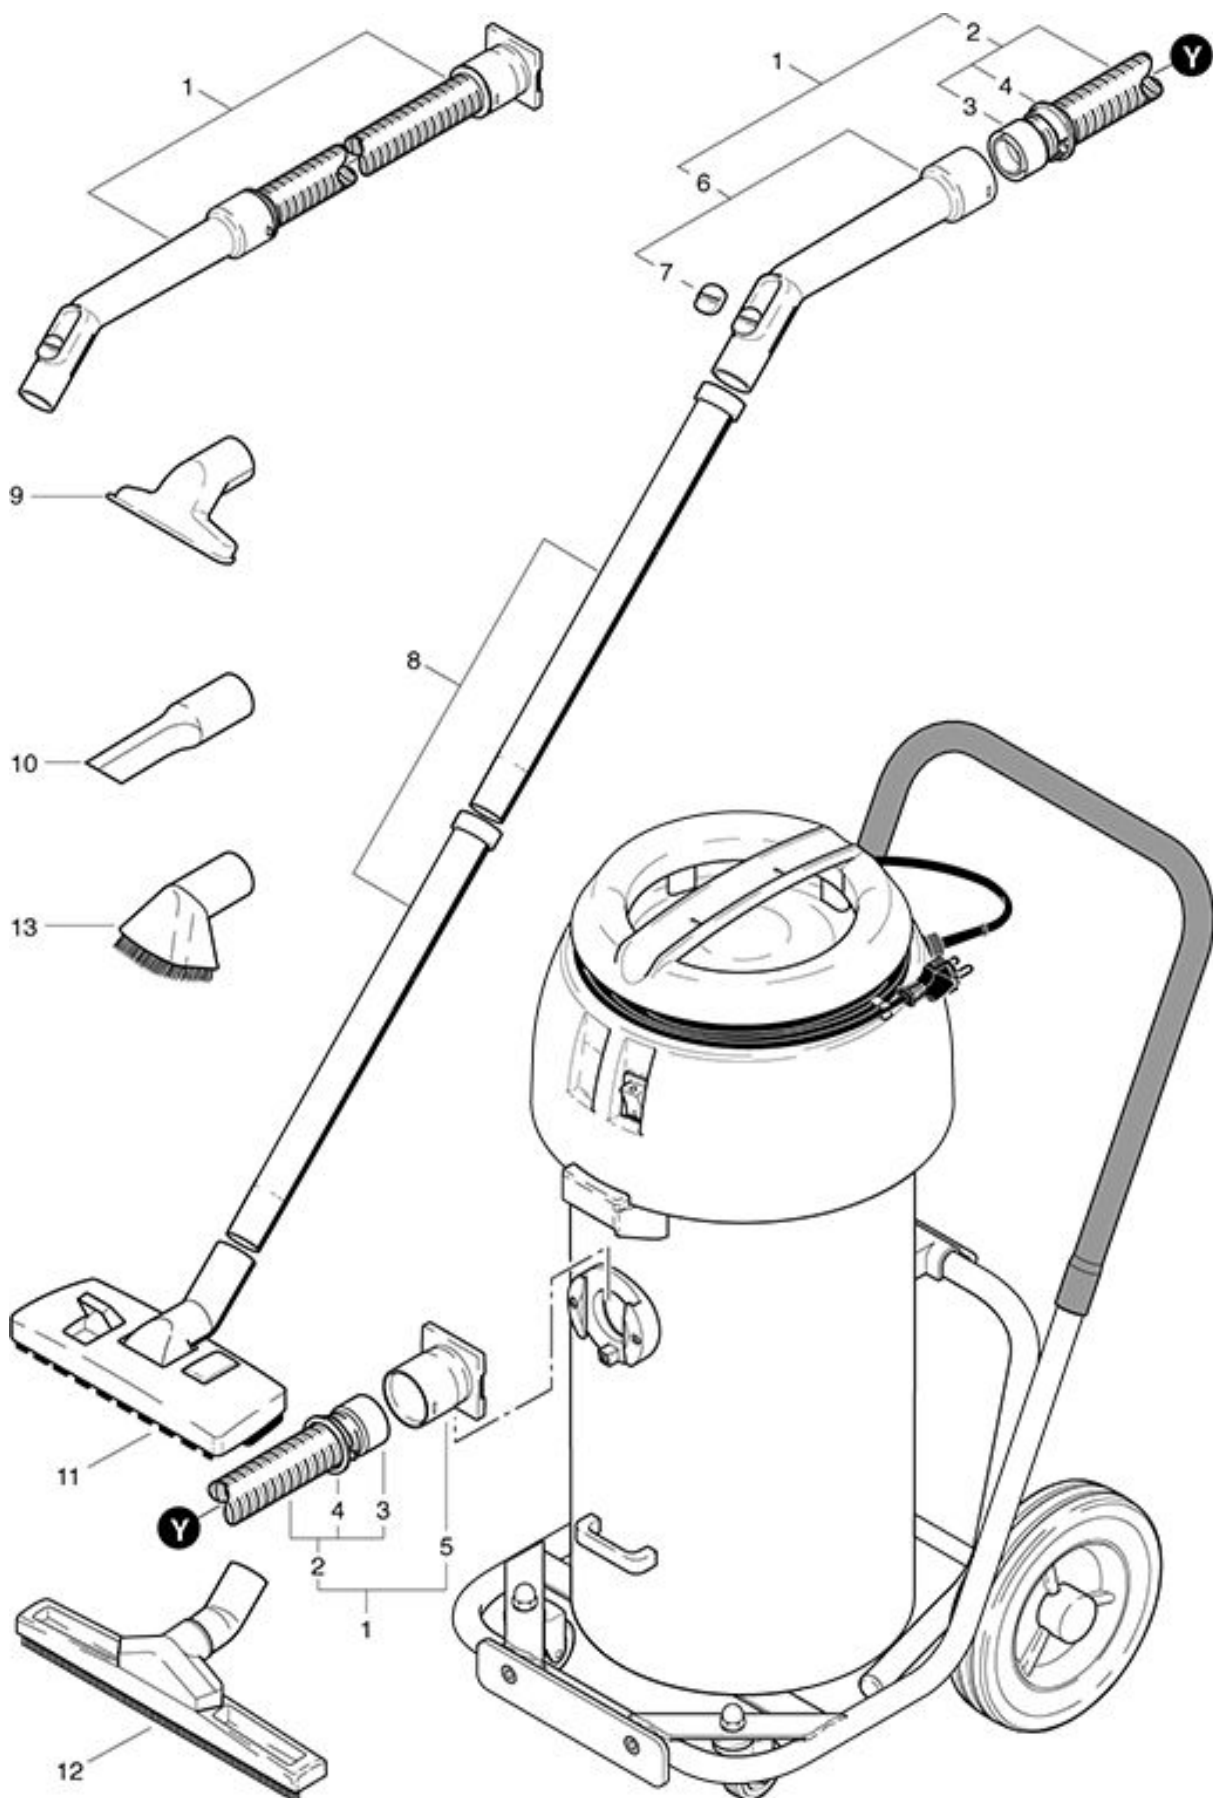

SW 25 KW
Standard accessoires

As at: 05/24/08 Time:07:53

SW 25 KW

Standard accessoires

As at: 05/24/08 Time:07:53

Pos.	Description	Reference
01	Suction hose complete, including items 2-7	020.567
02	Suction hose 3,0 m cpl. incl. Pos. 3+4	P...562 A
03	Security ring	P...583
04	Connecting ring	P...578
05	Hose end connector	012.570
06	Toolhandle compl.	900.670
07	Slide	P...581 B
08	Stainless steal tube	645.002 A
09	Upholstery tool	645.004
10	Crevice tool	645.006
11	Carpet hardfloor tool	645.103
12	Water suction nozzle 37 cm	646.300
13	Dropery brush	645.005