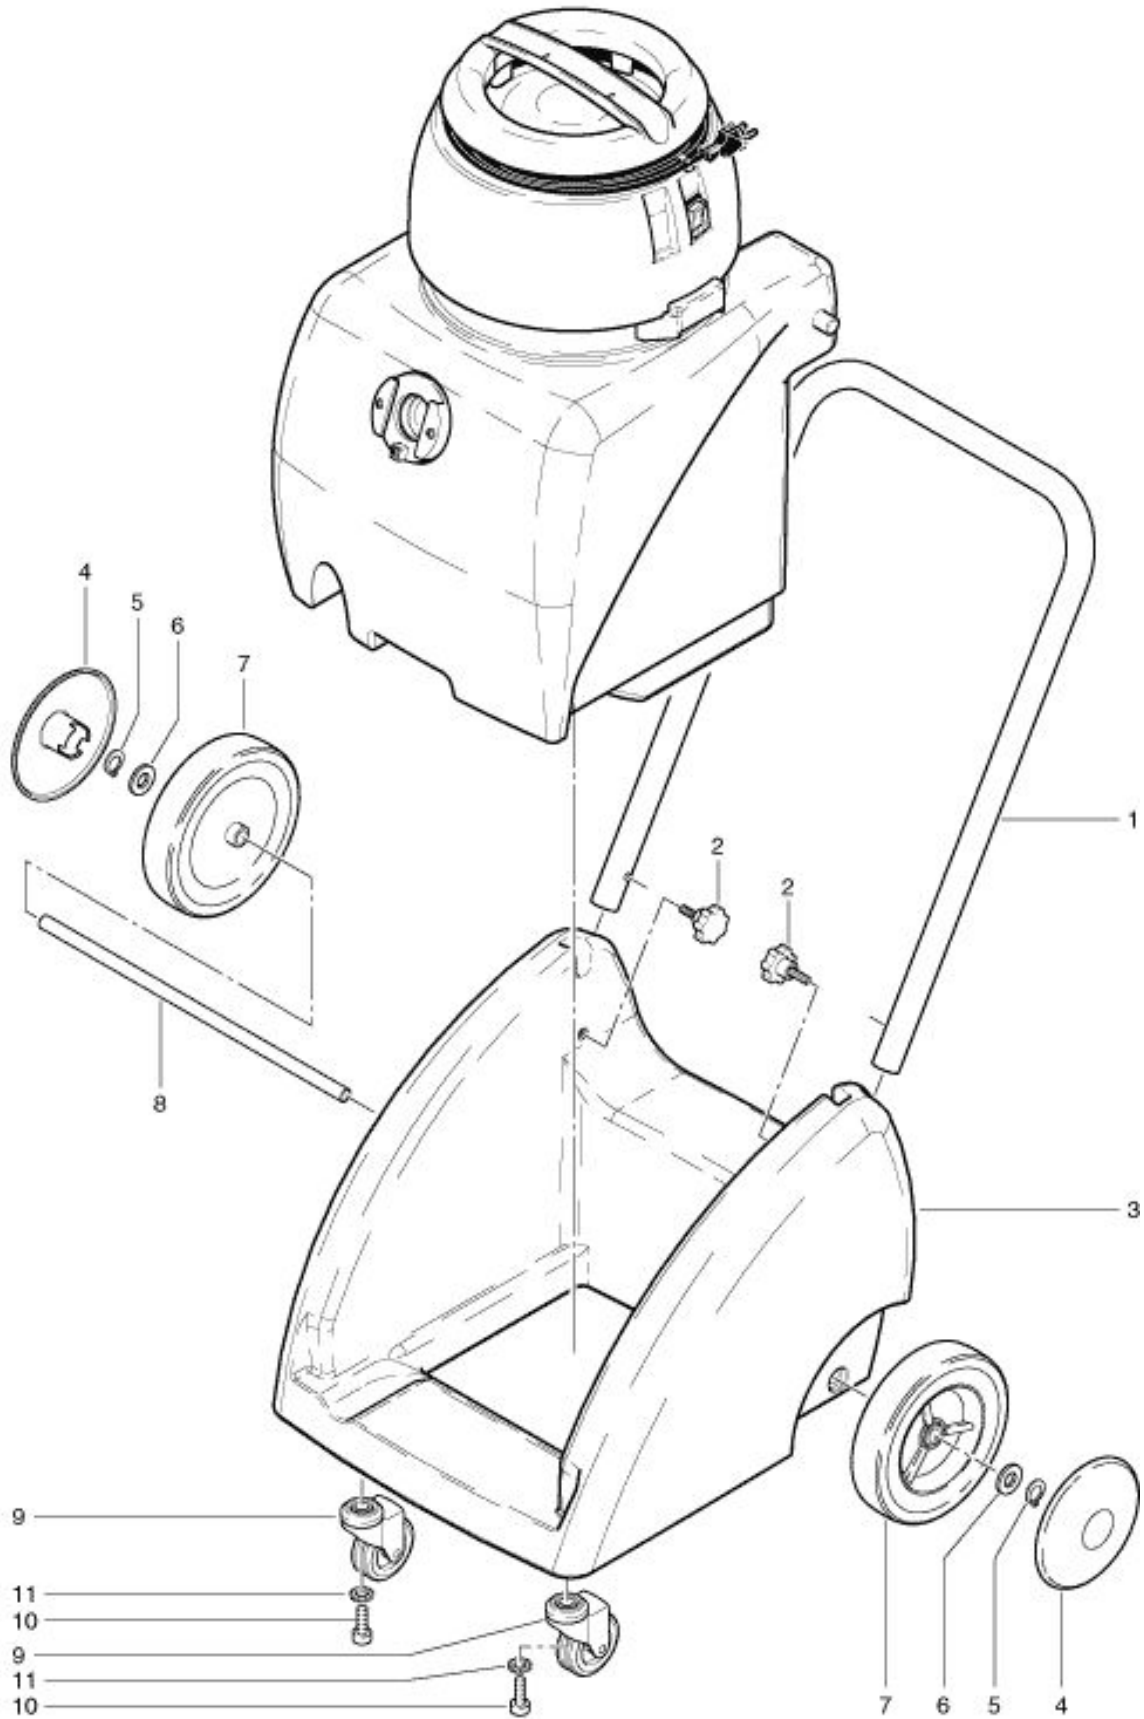

SW 50 Profi Chassis

As at: 05/24/08 Time:08:32

SW 50 Profi Chassis

As at: 05/24/08 Time:08:32

Pos.	Description	Reference
01	Handle	026.320
02	Millet screw	P...253 C
03	Chassic compl.	026.310
04	Wheel cover	026.331
05	Retaining washer	P...513 E
06	Washer M 12	P...496A
07	Wheel	026.330
08	Wheel axle	026.332
09	Castor	6415351
10	Cylindrical screw M 10x25	P...487 H
11	Lock washer M 10	P...498 E