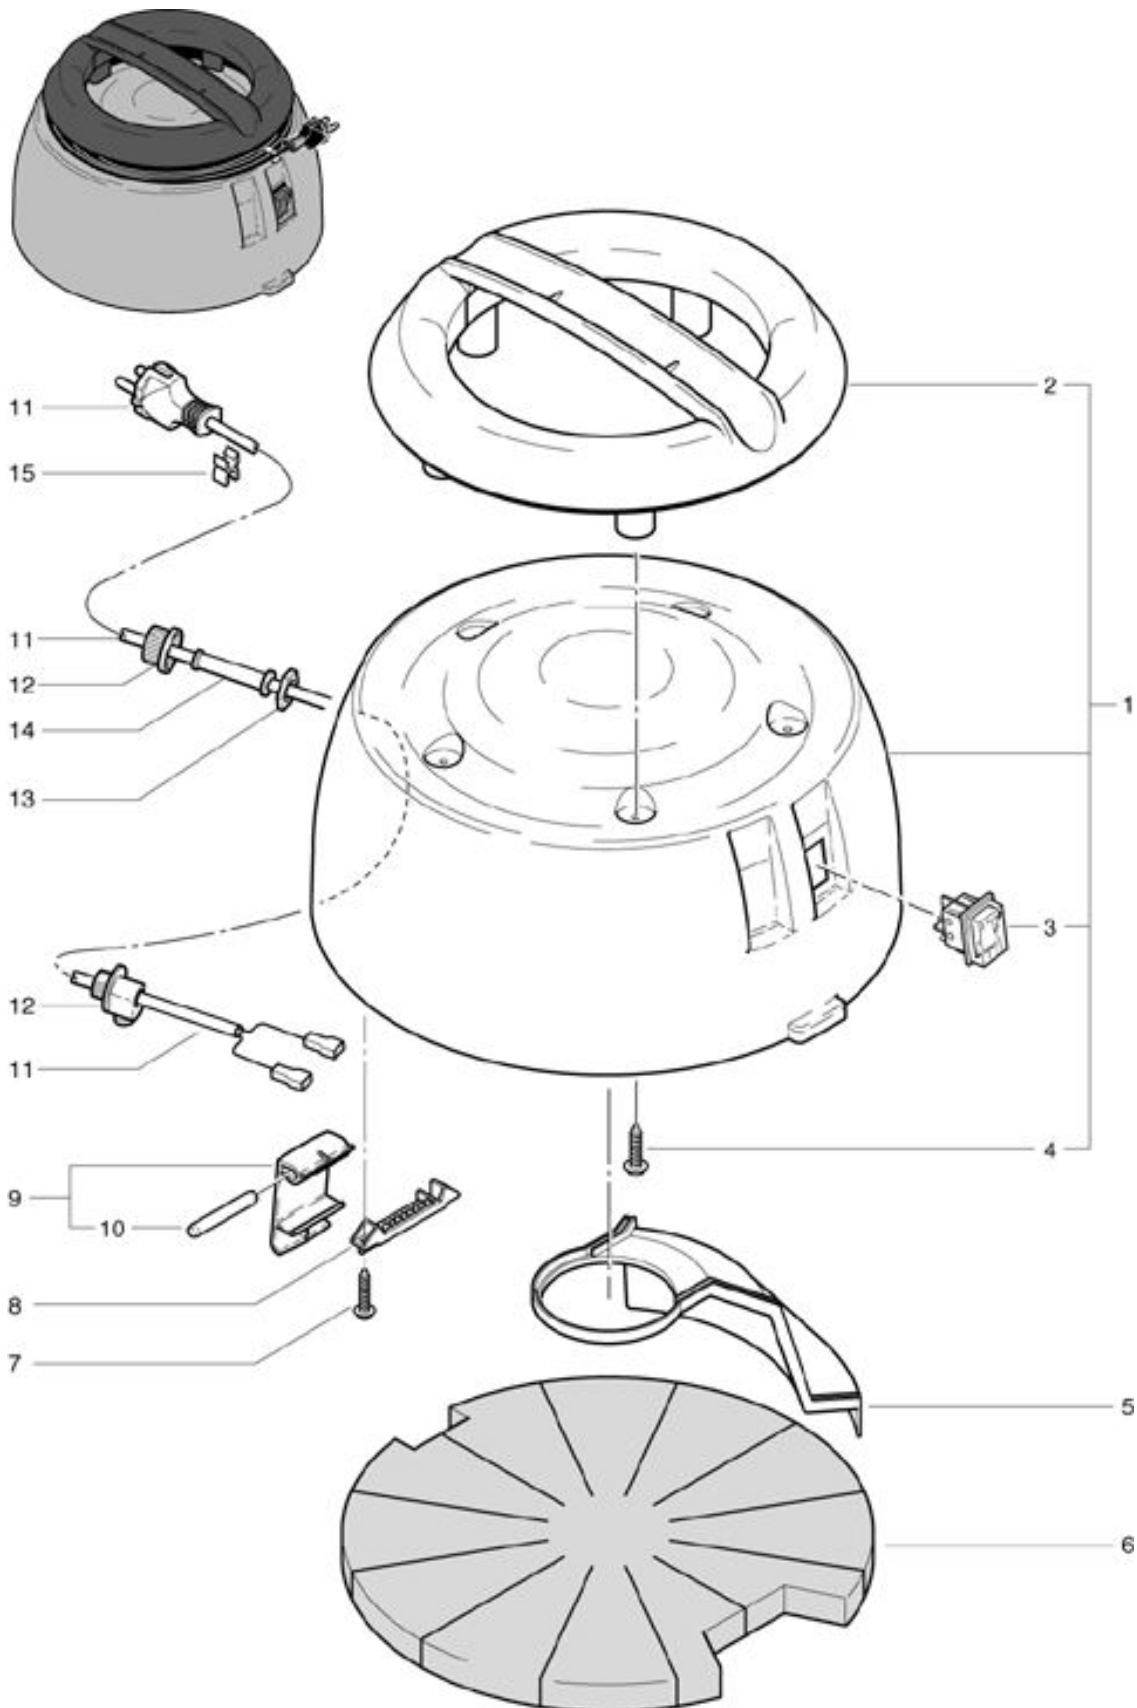

SW 50 Profi Dome

As at: 05/24/08 Time:08:33

SW 50 Profi Dome

As at: 05/24/08 Time:08:33

Pos.	Description	Reference
01	Dome complete, SW 50 including Items 2,3,4	026.110
02	Handle	022.112
03	Tumbler switch - SW 50	P...240
04	PT screw KA 40x16	P...516 G
05	Air canal cover	020.213
06	Noise absorber	021.206
07	PT screw KA 30x20	P...516 E
08	Pin hold	022.114
09	Seal lever complete	022.122
10	Pin	022.115
11	Electrical connection SEV 15 m	656611711
11	Electrical connection VDE 15 m	656611765
12	Cable clamp	P...279
13	Conter nut PG 9	P...279 H
14	Cable protection	P...280
15	Cable clamp	P...278