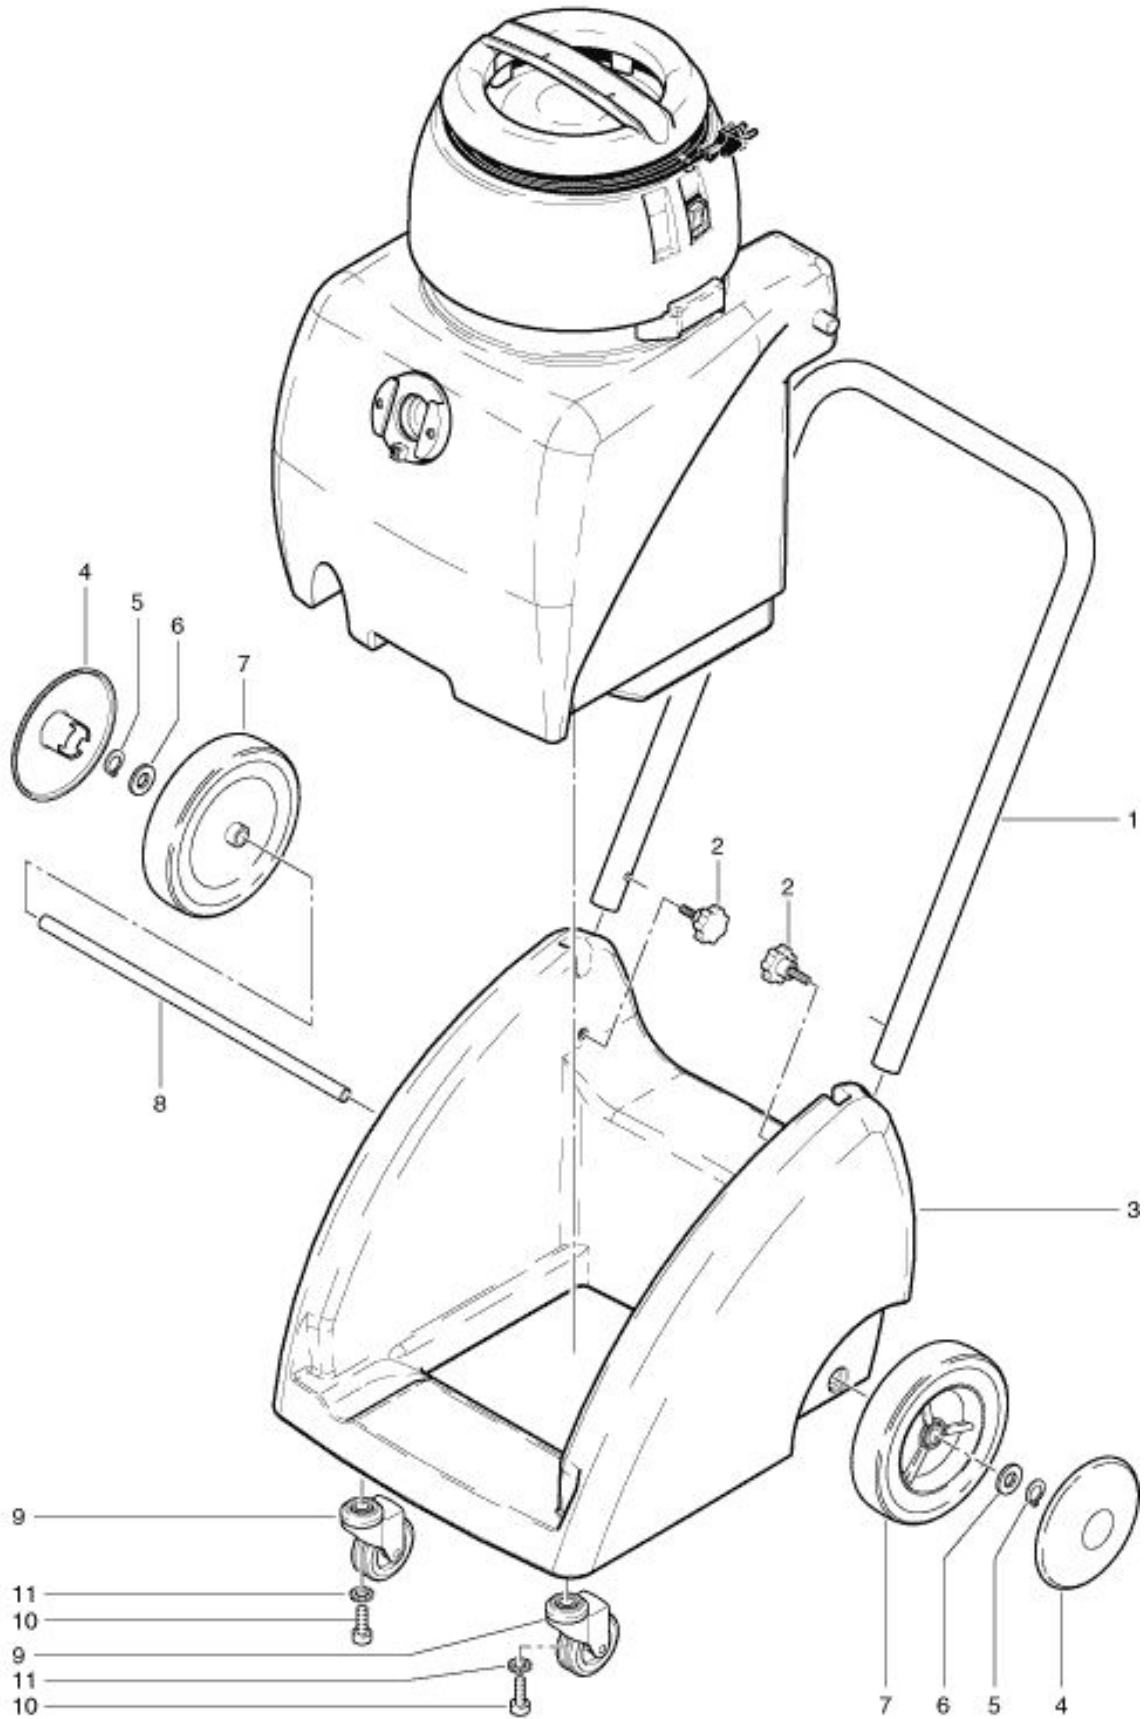

SW 50 Standard Chassis

As at: 05/24/08 Time:08:25

SW 50 Standard Chassis

As at: 05/24/08 Time:08:25

Pos.	Description	Reference
01	Handle	026.320
02	Millet screw	P...253 C
03	Chassic compl.	026.310
04	Wheel cover	026.331
05	Retaining washer	P...513 E
06	Washer M 12	P...496 A
07	Wheel	026.330
08	Wheel axle	026.332
09	Castor	6415351
10	Cylindrical screw M 10x25	P...487 H
11	Lock washer M 10	P...498 E