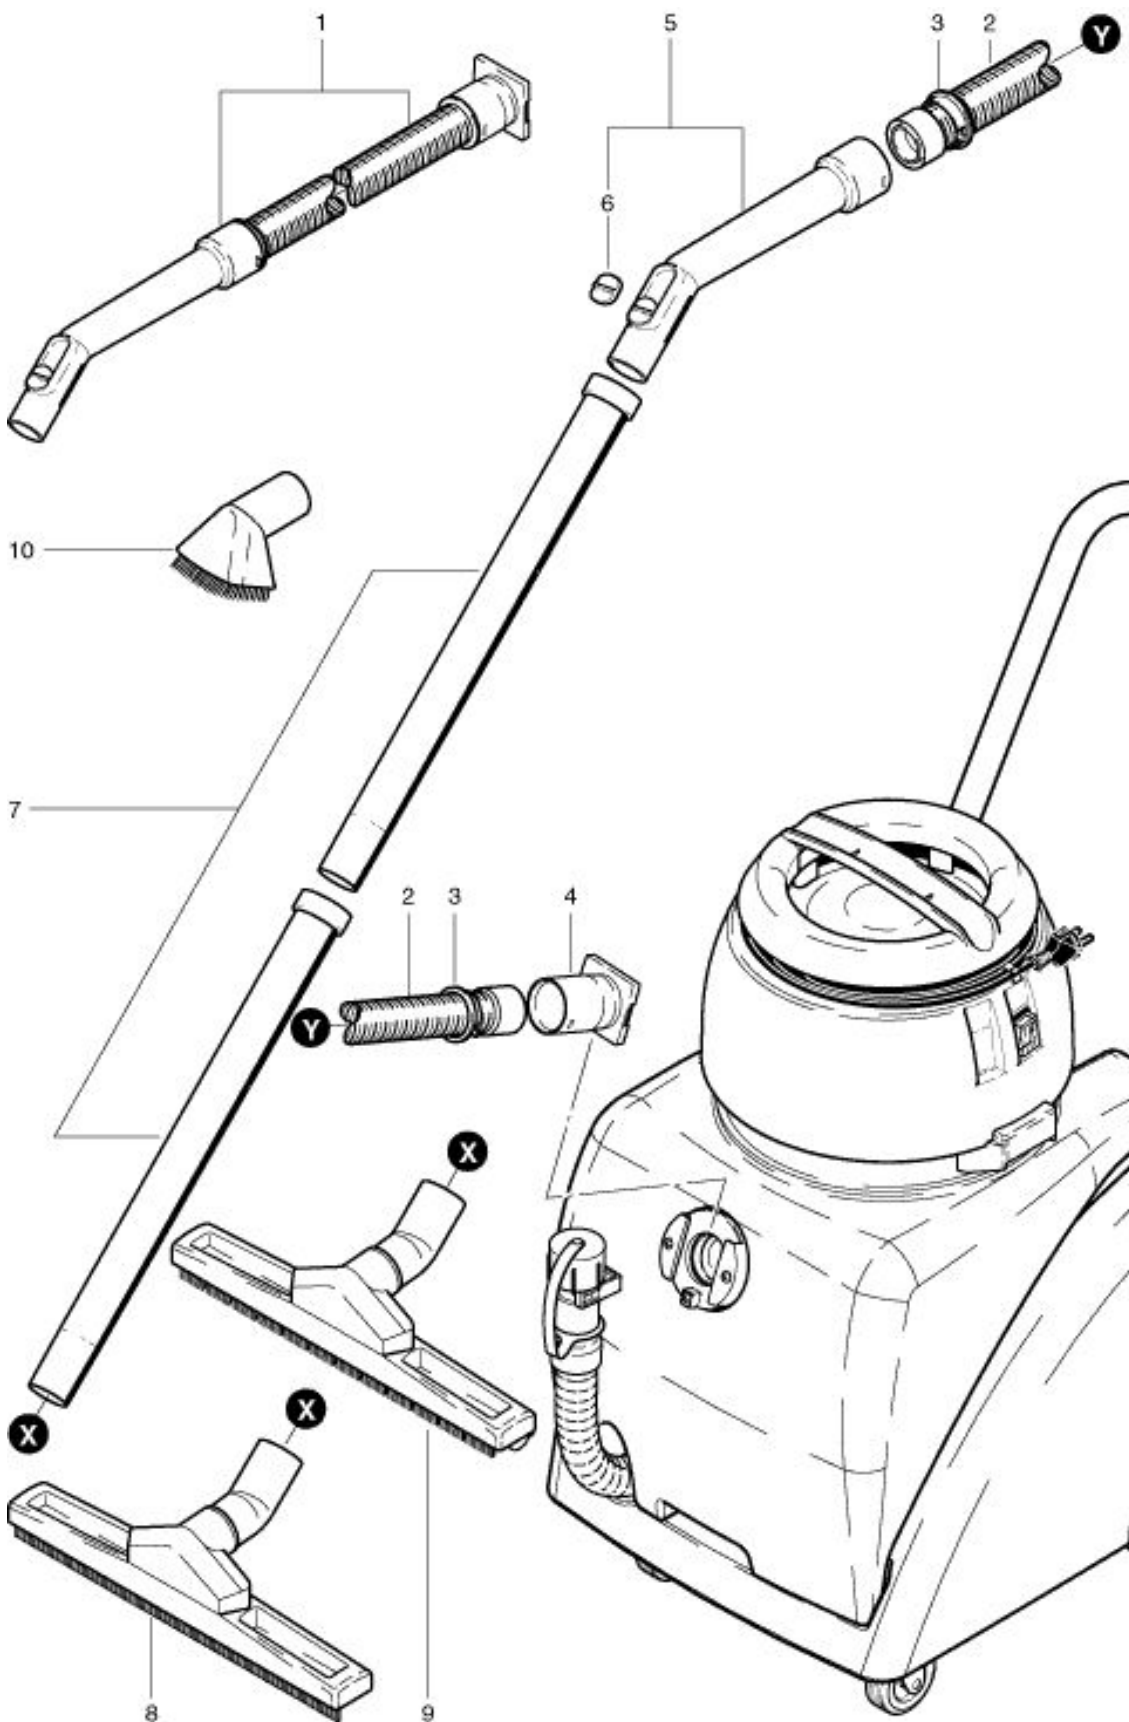

SW 50 Standard Suction set

As at: 05/24/08 Time:08:26

SW 50

Saugset-Standard

B 5-10.2002

SW 50 Standard Suction set

As at: 05/24/08 Time:08:26

Pos.	Description	Reference
01	Suction hose complete, including items 2-6	020.567
02	Suction hose 3,0 m	P...562 A
03	Connecting ring	P...578
04	Hose end connector	3012449
05	Toolhandle complete	900.670
06	Slide	P...581 B
07	Stainless steal tube	645.002 A
08	Squeegee 37 cm	646.300
09	Brush nozzle	646.700
10	Upholstery tool	645.005