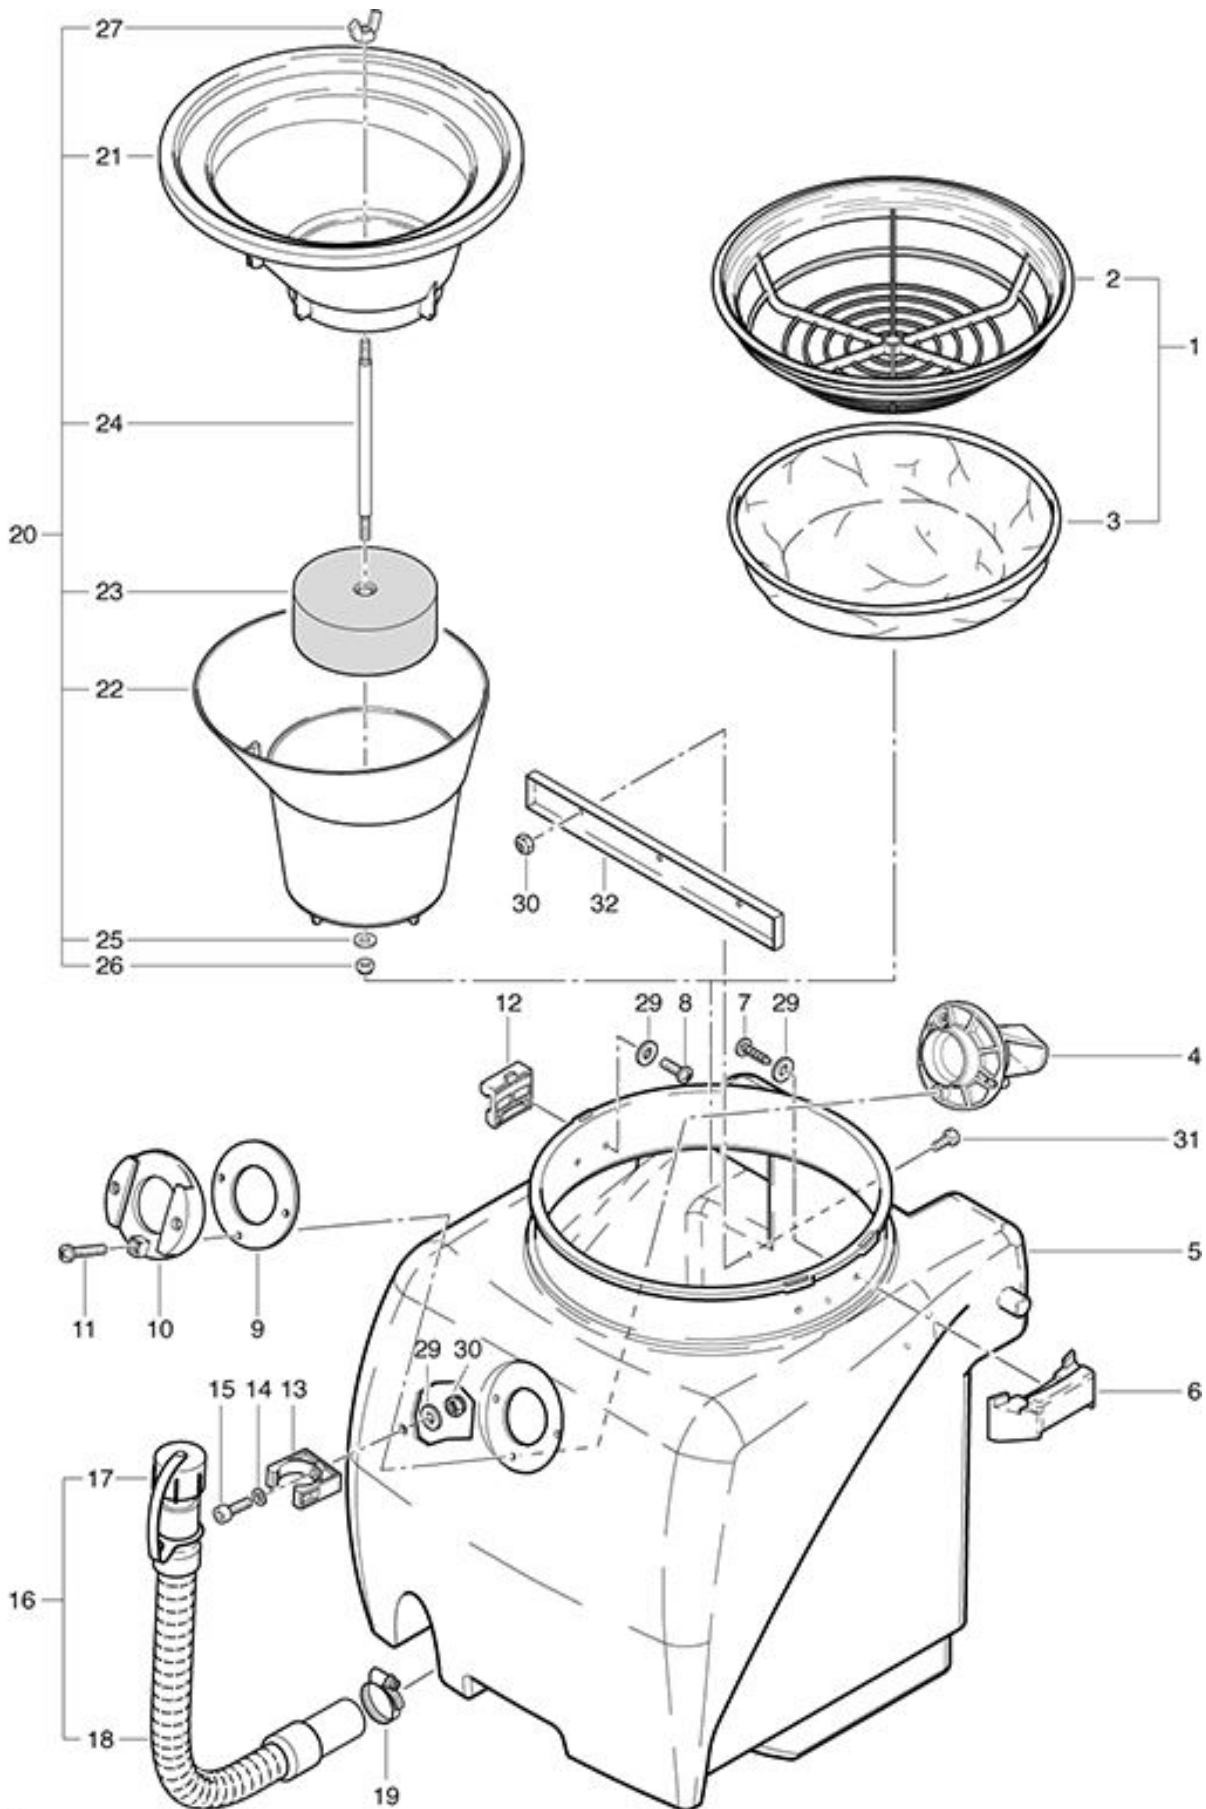

SW 50 Standard Waste water tank

As at: 05/24/08 Time:08:26

SW 50 Standard Waste water tank

As at: 05/24/08 Time:08:26

Pos.	Description	Reference
01	Dustfilter complete, including items 2+3	20122519
02	Filter cartridge	4012186
03	Filtercloth	020.320
04	Saffle	014.105
05	Waste water tank	026.210
06	Fixation for cover	020.122
07	PT screw KA 50 x 16	P...515 Z
08	Screw M 5x16	P...476 G
09	Joint	649012512
10	Tank connection	4011524
11	PT screw KA 5x30	P...515 N
12		026.240
13	Hose clamp	P...109 A
14	Washer M 5	P...497 G
15	Cylindrical screw M 5x25	P...488 K
16	Discharge hose complete, including Items 17+18	026.230
17	Cover for hose socket	500.410
18	Discharge hose	026.231
19	Hose clamp	P...553 R
20	Float insert, complete including items 21-27	021.601
21		014.622 A
22	Cover	014.623
23	Float compl.	014.620
24	Float	014.624
25	Washer M 6 6.4/12/1.6	P...497 K
26	Stop nut M 6	P...492 K
27	Wing nut M 6	P...253 L
29	Washer M 5	6230217
30	Security nut M 5	P...493 G
31	Screw M 5x12	P...475 I
32	Reinforcement	026.213