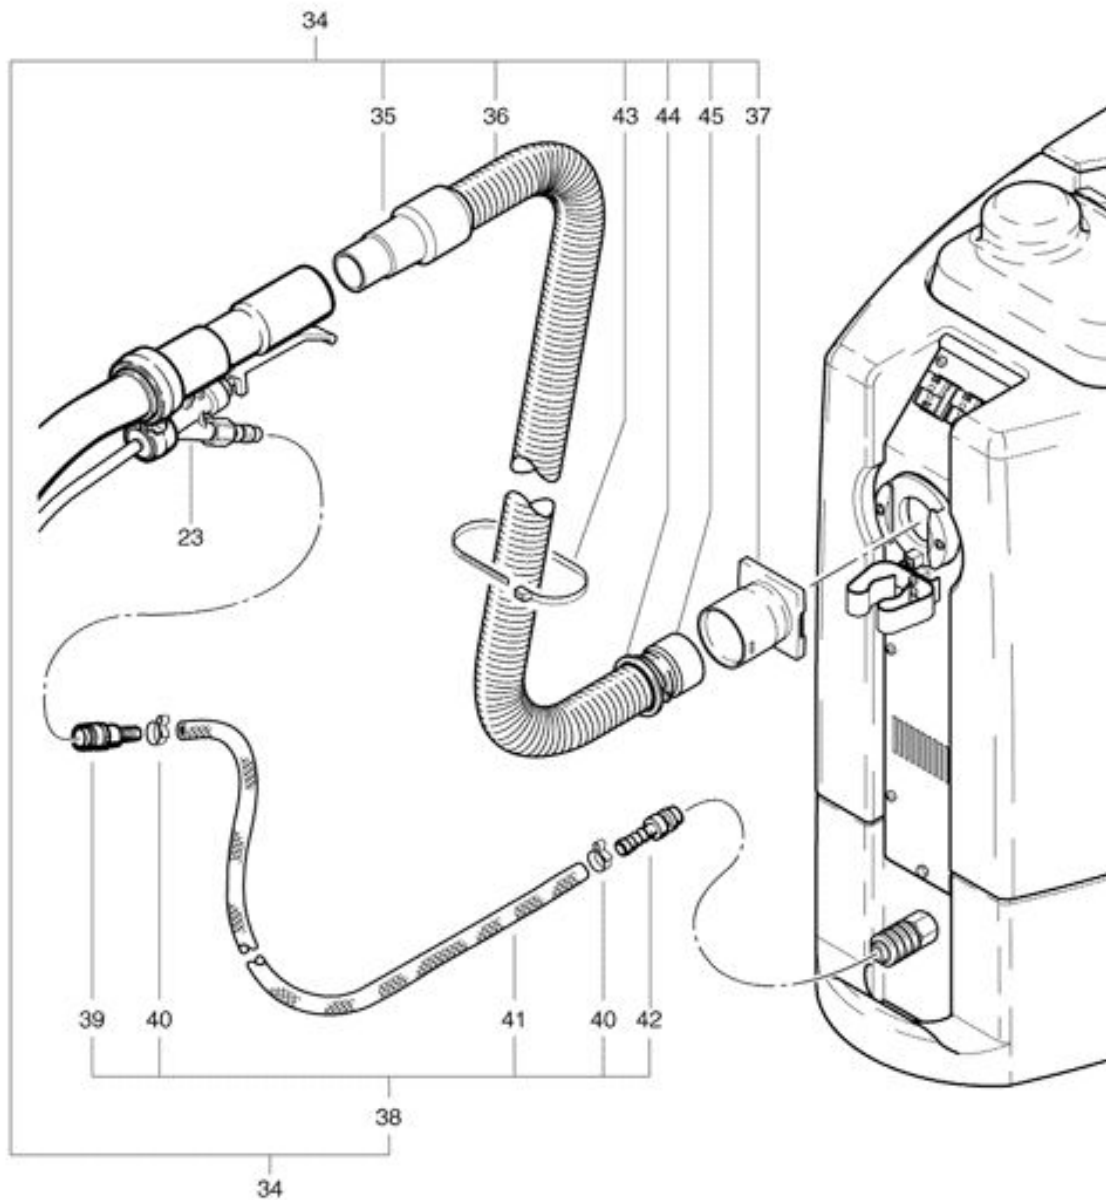

TW 1240
Spray and suction hose

As at: 05/14/08 Time:23:07

TW 1240

Spray and suction hose

As at: 05/14/08 Time:23:07

Pos.	Description	Reference
23	Valve complete including: items 24-33	P...681
24	Valve body	P...681A
25	Tapped nipple 1/4"	P...501B
26	Valve lever	P...681C
27	Cylindrical pin 1,5x14,5 mm	P...681K
28	O-ring 5,23 mm	P...681F
29	Valve pin	P...681D
30	Valve spring	P...681E
31	Washer M5	P...497G
32	O-ring 5 mm	P...681G
33	Cap nut	P...681B
34	Suction hose complete including: items 35-43	124.400
35	Hose socket black	P...560C
36	Suction hose 4 meters	6505479
37	End socket	4011745
38	Spraying hose 3,8 m cpl.including: items 39-42	124.410
39	Female quick connector	900.165
40	Clamp Ø 14,8 mm	P...550 I
41	Pressure hose dm 12/6x3800 mm	124.400B
42	Male connector	P...501 D
43	Cable tie	P...609
44	Click ring Ø 38 mm	6505477
45	Threaded Ø 38 mm	6505476