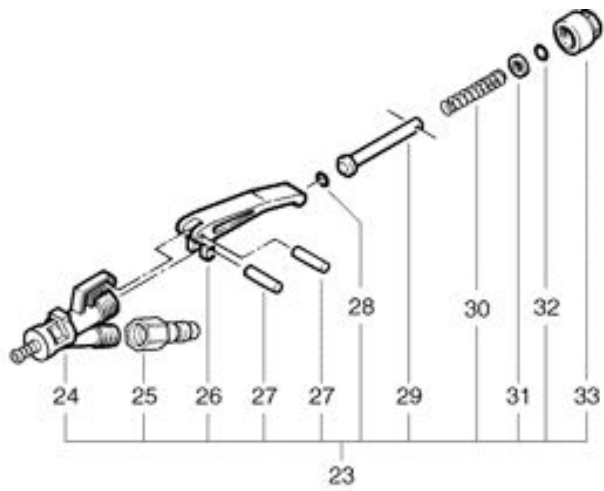

TW 1240
Spray and suction hose

As at: 05/14/08 Time:23:07

TW 1240

Spray and suction hose

As at: 05/14/08 Time:23:07

Pos.	Description	Reference
23	Valve complete including: items 24-33	P...681
24	Valve body	P...681A
25	Tapped nipple 1/4"	P...501B
26	Valve lever	P...681C
27	Cylindrical pin 1,5x14,5 mm	P...681K
28	O-ring 5,23 mm	P...681F
29	Valve pin	P...681D
30	Valve spring	P...681E
31	Washer M5	P...497G
32	O-ring 5 mm	P...681G
33	Cap nut	P...681B
34	Suction hose complete including: items 35-43	124.400
35	Hose socket black	P...560C
36	Suction hose 4 meters	6505479
37	End socket	4011745
38	Spraying hose 3,8 m cpl.including: items 39-42	124.410
39	Female quick connector	900.165
40	Clamp Ø 14,8 mm	P...550 I
41	Pressure hose dm 12/6x3800 mm	124.400B
42	Male connector	P...501 D
43	Cable tie	P...609
44	Click ring Ø 38 mm	6505477
45	Threaded Ø 38 mm	6505476