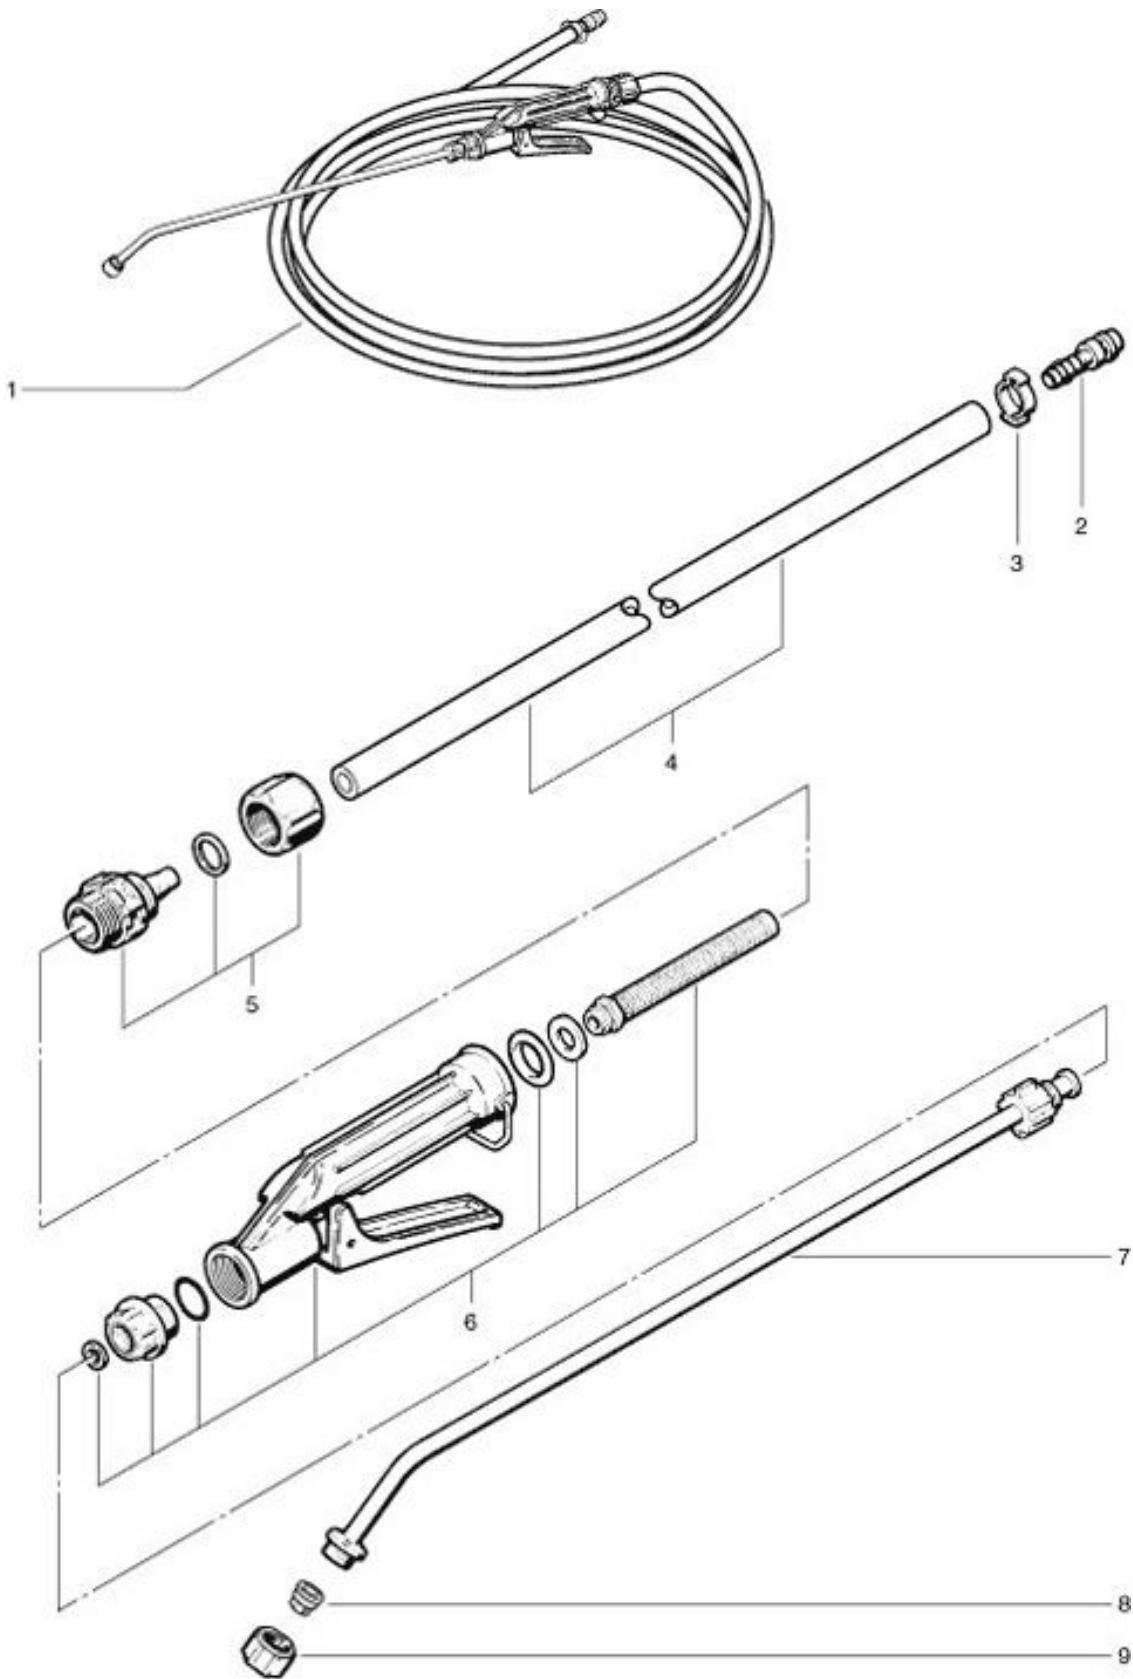

TW 1240
Spray nozzle with hose

As at: 05/14/08 Time:23:08

TW 1240

Spray nozzle with hose

As at: 05/14/08 Time:23:08

Pos.	Description	Reference
01	Spray nozzle with hose	660.000
02	Male connector	P...501 C
03	Clamp 17.0-706R	P...550 C
04	Hose HD, 10 M	110.560 C
05	Cup nut compl.	660.130
06	Spraying valve compl.	660.110
07	Speay nozzle 60 cm	660.120
08	Jet nozzle 8004	P...640 B
09	Cup 3/8"	P...602 D