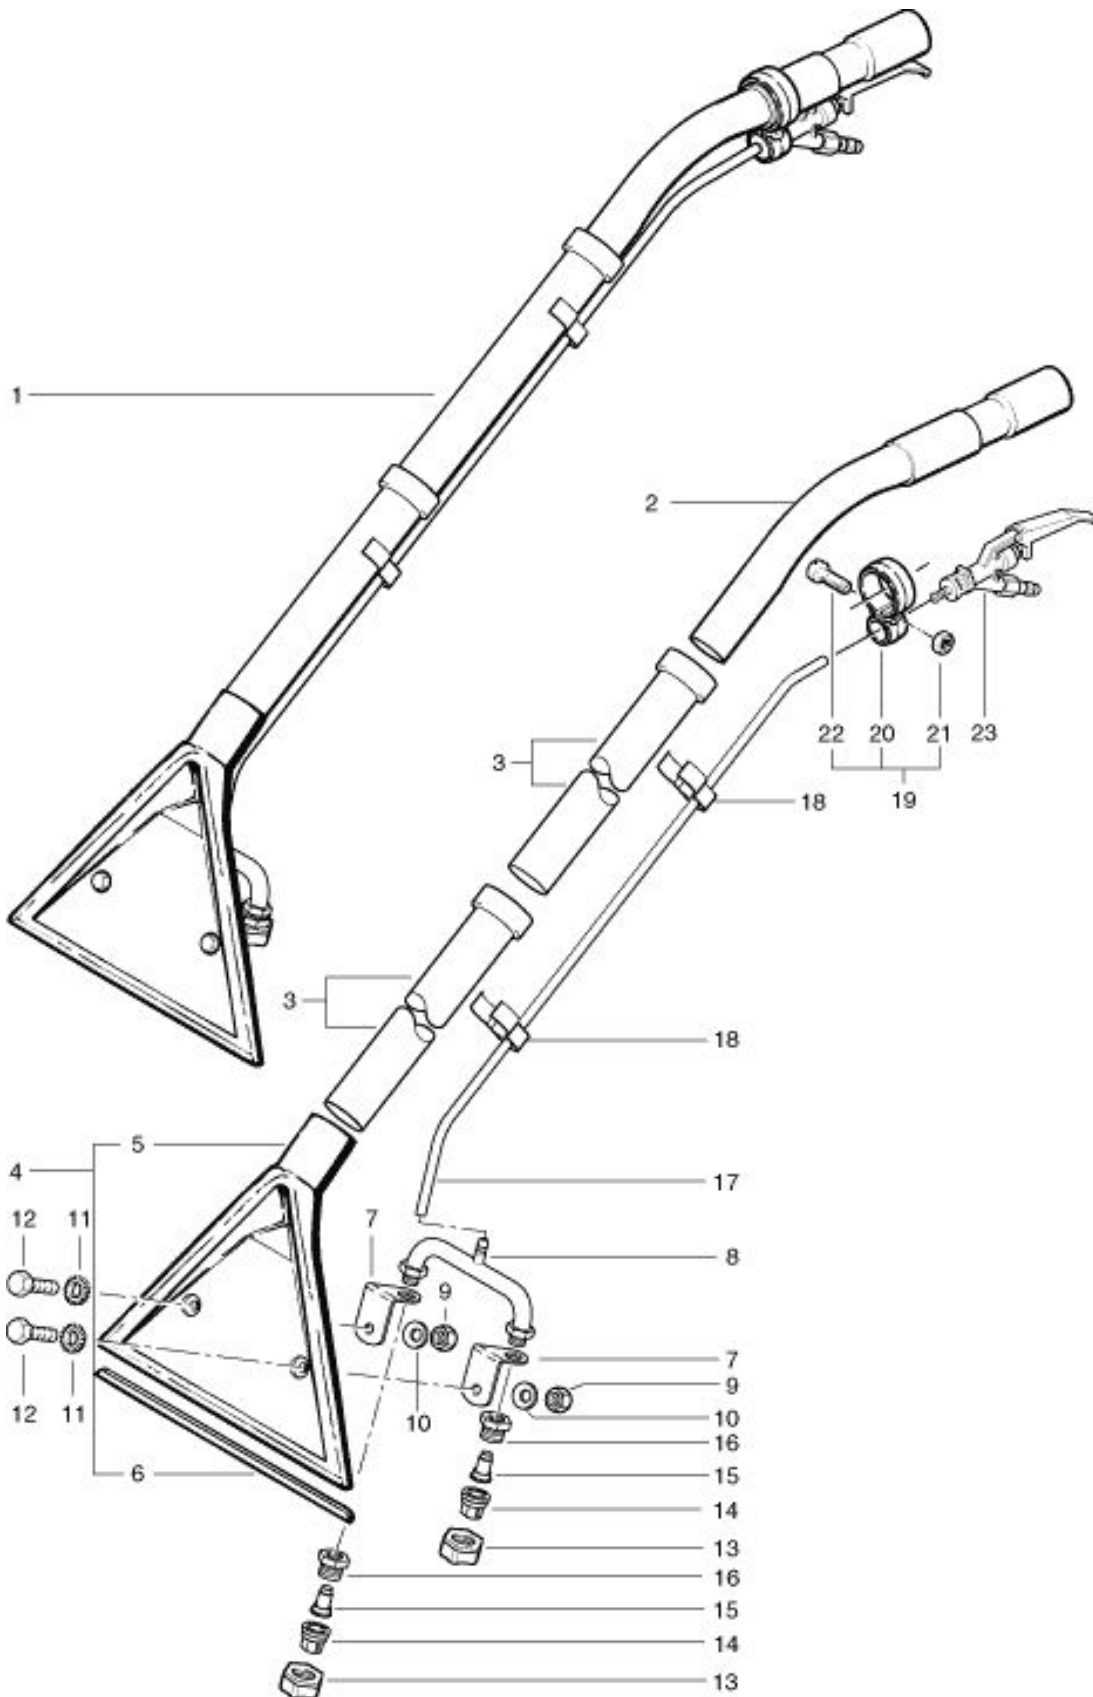

TW 1240
Carpet tool

As at: 05/14/08 Time:23:04

TW 1240

Carpet tool

As at: 05/14/08 Time:23:04

Pos.	Description	Reference
01	Carpet tool complete	602.000.1
02	Stainless steel handle dm 38 mm	P...581 D
03	Stainless steel tube	645.002A
04	Suction nozzle complete including: items 5+6	602.550
05	Suction nozzle 26 cm	602.600H
06	Sliding blade	P...617
07	Mounting bracket for jet ass.	602.150
08	Double pipe bend	602.110
09	Hexagon nut M6	P...491E
10	Washer 6,4x12,5 mm	P...499H
11	Rated lock washer M6	P...499D
12	Hexagon screw M 6x20 mm	P...472D
13	Cap nut 3/8"	P...523D
14	Spraying jet 11004	P...627D
15	Flashback nozzle	P...607E
16	Reducer 3/8"	P...535P
17	Hose per meter 12/6	P...573
18	Hose clip	P...670
19	Guide bride complete including: items 20-22	P...683
20	Guide bride	P...683A
21	Hexagon nut M5	P...683C
22	Cylindrical screw M 5x18 mm	P...683B
23	Valve complete	P...681