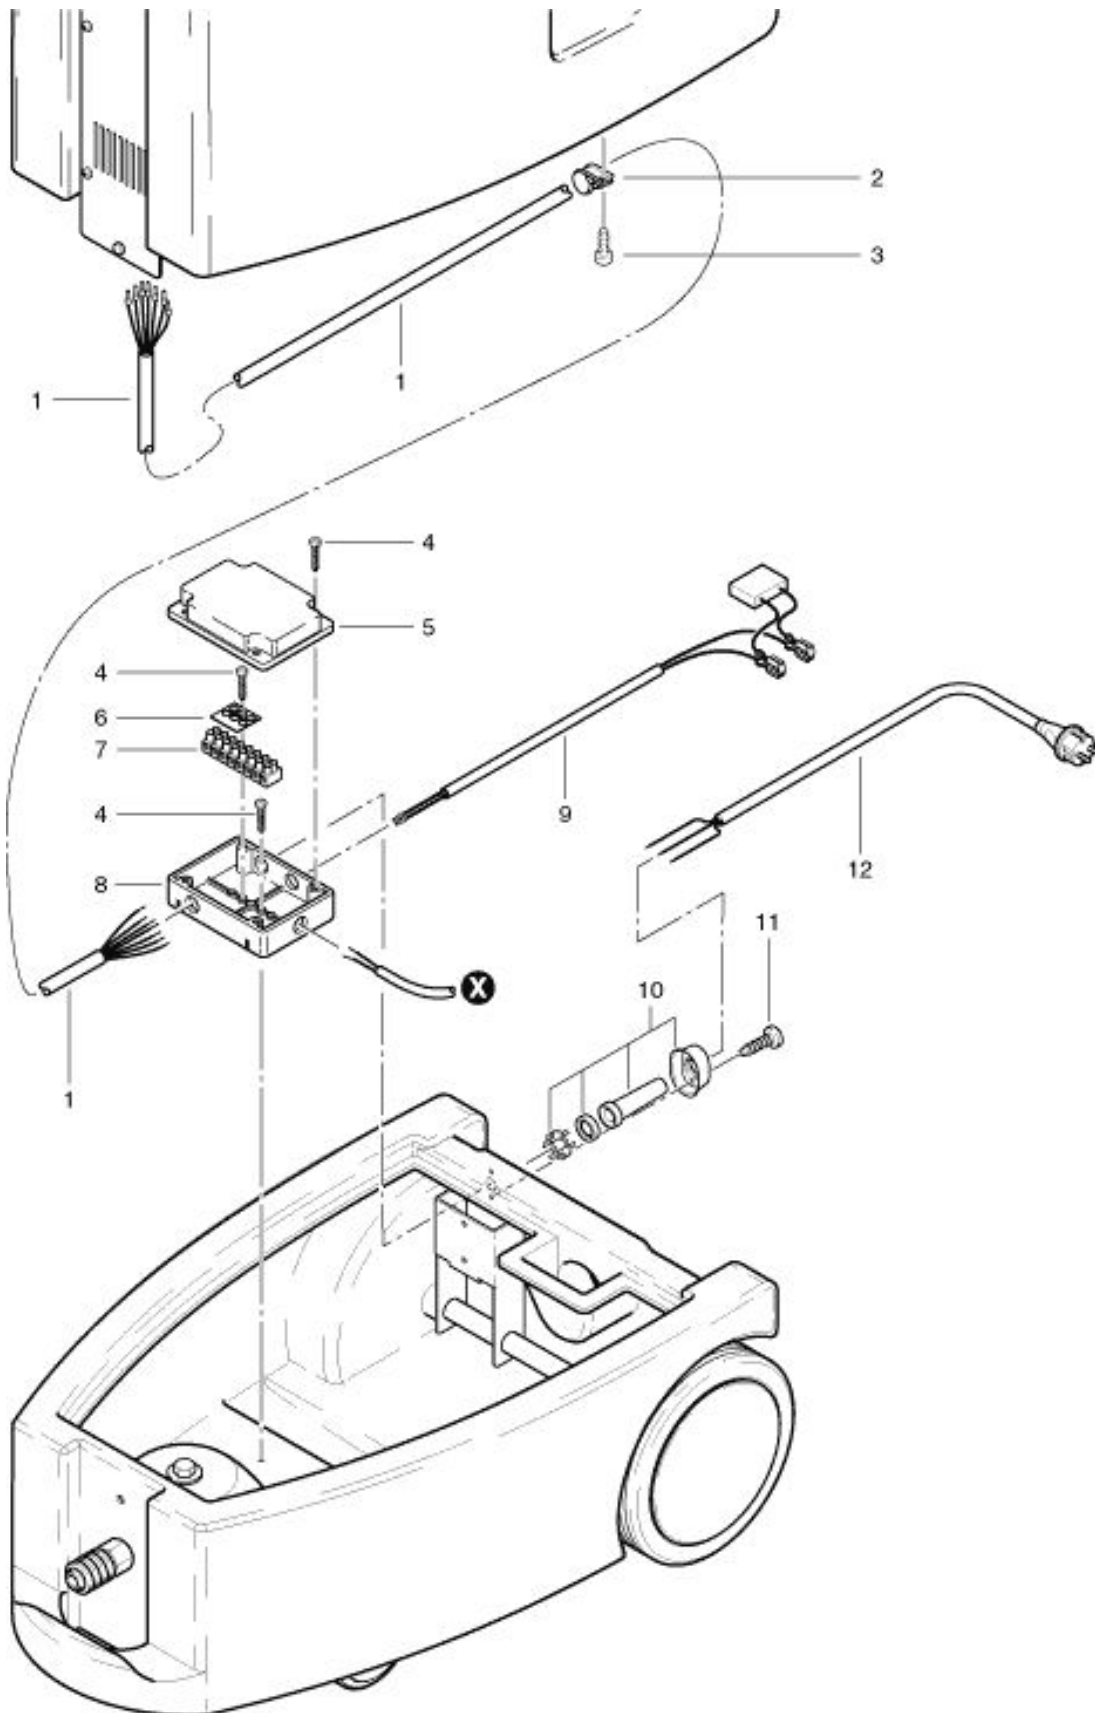

**TW 1240**  
**Electrical cord**

As at: 05/14/08 Time:23:06

## TW 1240

### Electrical cord

As at: 05/14/08 Time:23:06

<b>Pos.</b>	<b>Description</b>	<b>Reference</b>
01	Cable tree for switch	124.303
02	Cable support	125.111
03	Cyl. screw M 6x12 mm	P...478F
04	PT-screw KA 30x14 mm	P...516S
05	Cover of distribution box	P...379A
06	Marking plate	P...390
07	Connection block (8)	P...383D
08	Housing of distribution box	P...379
09	Cable tree for vac motor	041.605
10	Antikink sleeve	6605178
11	PT-screw KA 40x25 mm	P...516O
12	Mains cable 800 mm	124.107