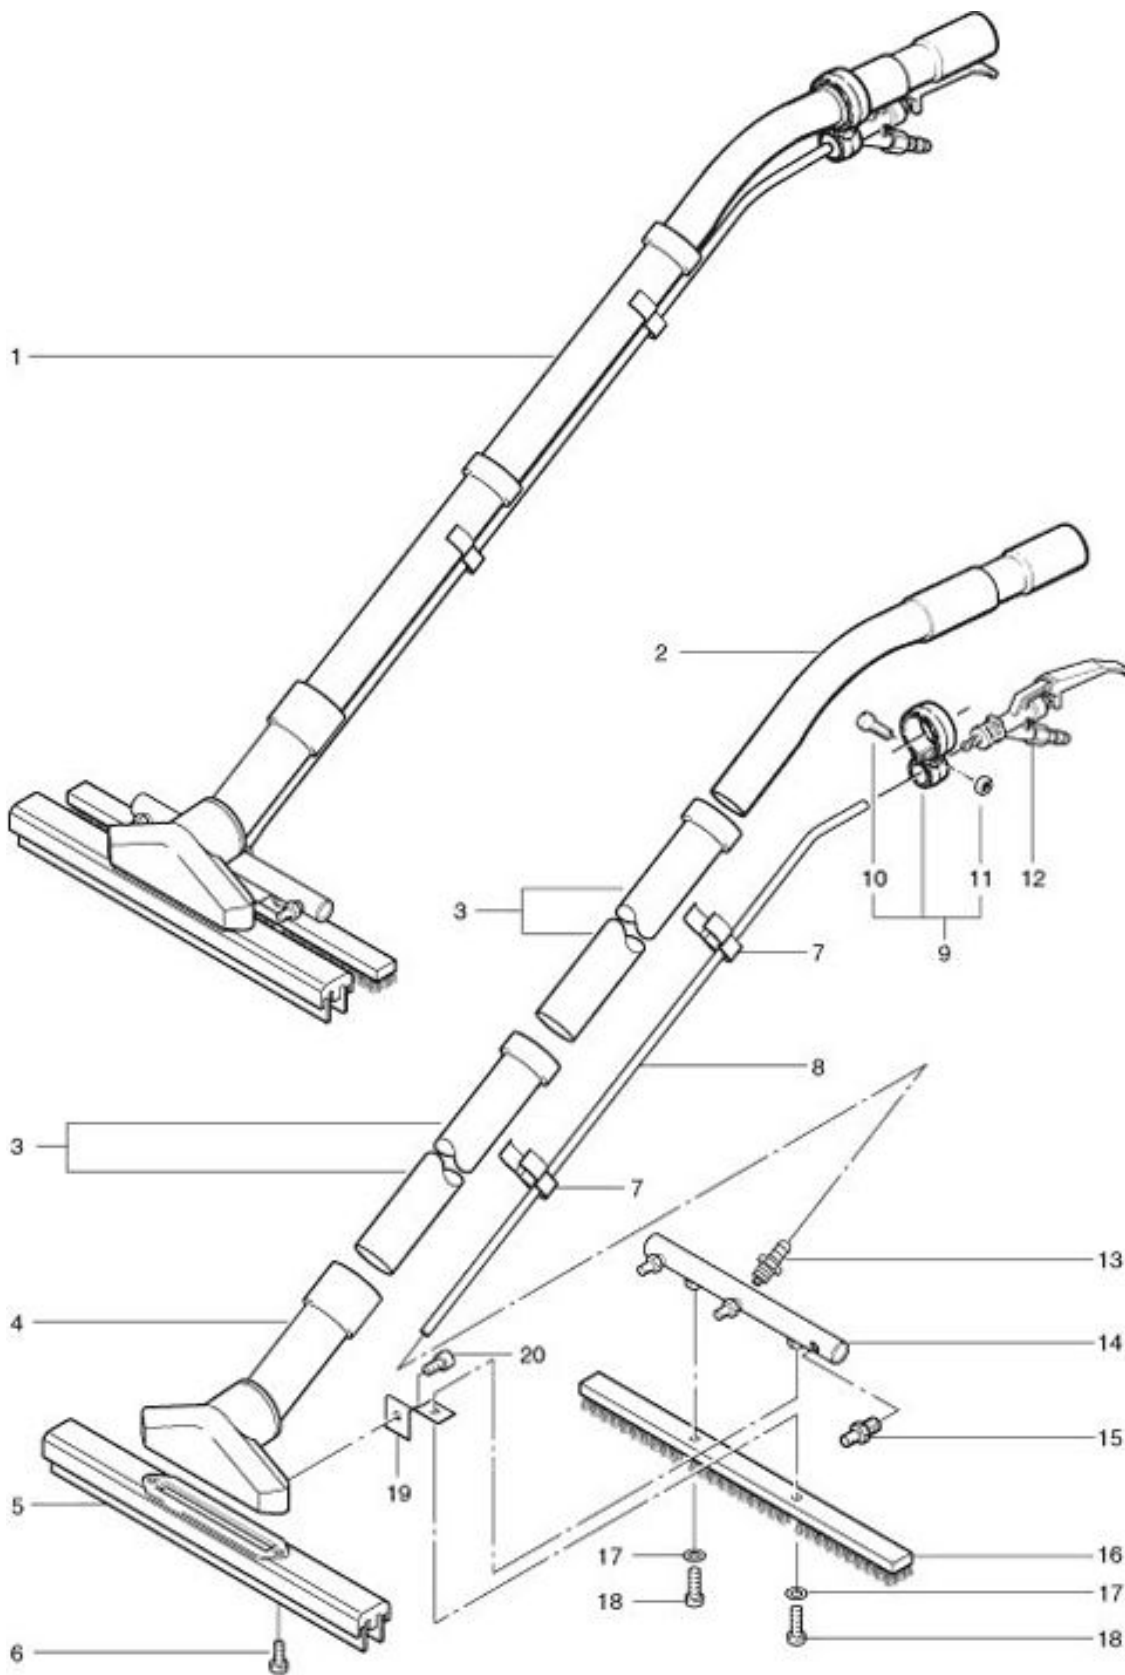

**TW 1240**  
**Hard floor attachment**

As at: 05/14/08 Time:23:06

## TW 1240

### Hard floor attachment

As at: 05/14/08 Time:23:06

<b>Pos.</b>	<b>Description</b>	<b>Reference</b>
01	Hard floor attachment compl.	632.000
02	Tube	P...581 D
03	Stainless steal tube	645.002 A
04	Nozzle housing	632.001
05	Spare robber compl.	P...633
06	PT-screw 40x16	P...616 G
07	Triffer mounting braket 14.5	P...550 A
08	Hose 6/8 x 1100	632.003
09	Guide bride complete	P...683 A
10	Hexagon nut M 5	P...490 C
11	Cylindrical screw M 5x18	P...683 B
12	Valve complete	P...681
13	Nipple	P...524 R
14	Pipe bend cpl.	P...631
15	Spraying jet	P...640 A
16	Brush border	P...636
17	Washer M 6	P...497 K
18	Cylindrical screw M 6x16	P...477 R
19	Retaining clip	P...670
20	Cylindrical screw M 6x16	P...488 P