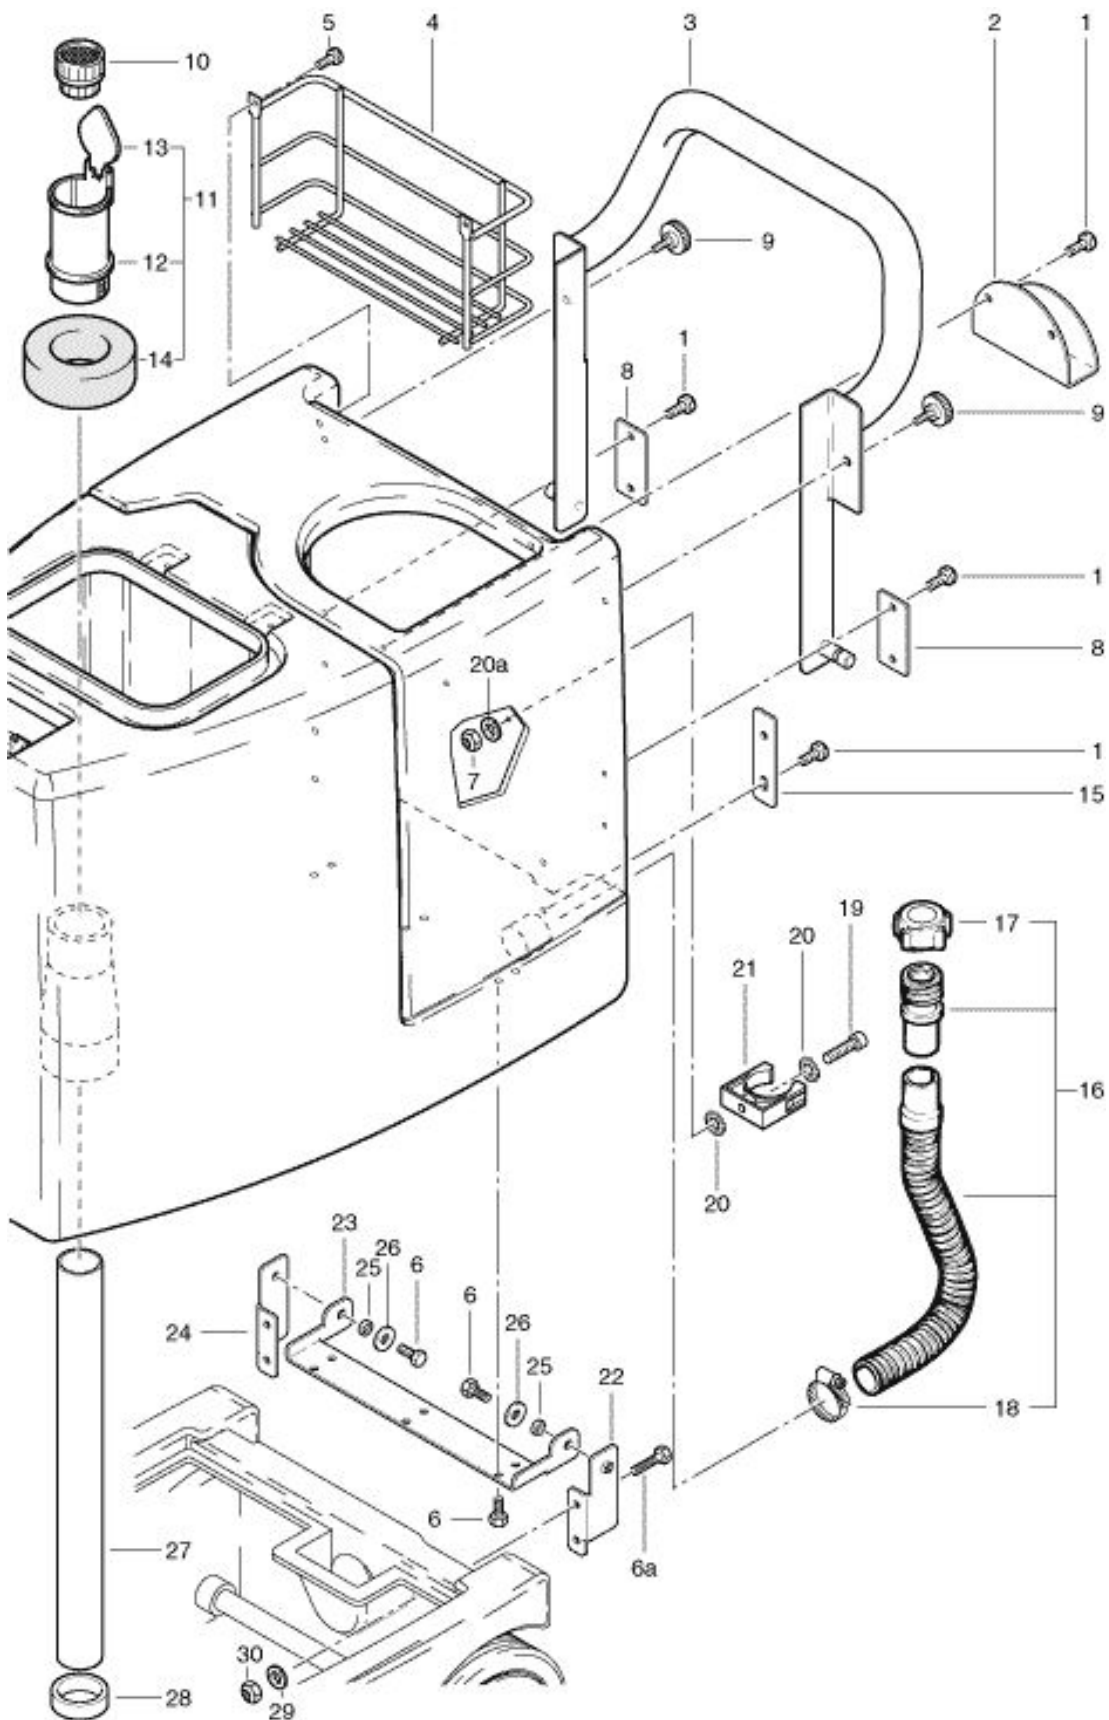

TW 1250
Handle

As at: 05/16/08 Time:22:02

TW 1250

Handle

As at: 05/16/08 Time:22:02

Pos.	Description	Reference
01	Cylindrical screw KS M6x12	P...478F
02	Cable support	124.205
03	Handle complete	124.202
04	Basket for material	124.204
05	Pan head screw M 4x8	P...475D
06	Hexagon screw M 6x12	P...472R
06a	Hexagon screw M 6x25	P...472U
07	Security nut M 5	P...493G
08	Support	124.207
09	Star handle M 6	124.208
10	Filtre	P...071
11	Float complete	124.306
12	Float tube	P...074B
13	Cover of float	P...076D
14	Body of float	124.318
15	Connecting piece	124.206
16	Discharge hose complete	420.740
17	Cover for hose socket	500.410
18	Hose clamp	P...553R
19	Cyl. socket screw M 5x25	P...588K
20	Serrated lock washer M5	P...498D
20a	Washer M 5	P...497E
21	Hose support	P...109A
22	Left hinge	124.309
23	Lower part of hinge	124.307
24	Right hinge	124.310
25	Distance ring	124.308
26	Washer M 6	P...497H
27	Suction tube	124.316
28	Guide sleeve	124.305
29	Washer M 6	P...496K
30	Security nut M 6	P...493K