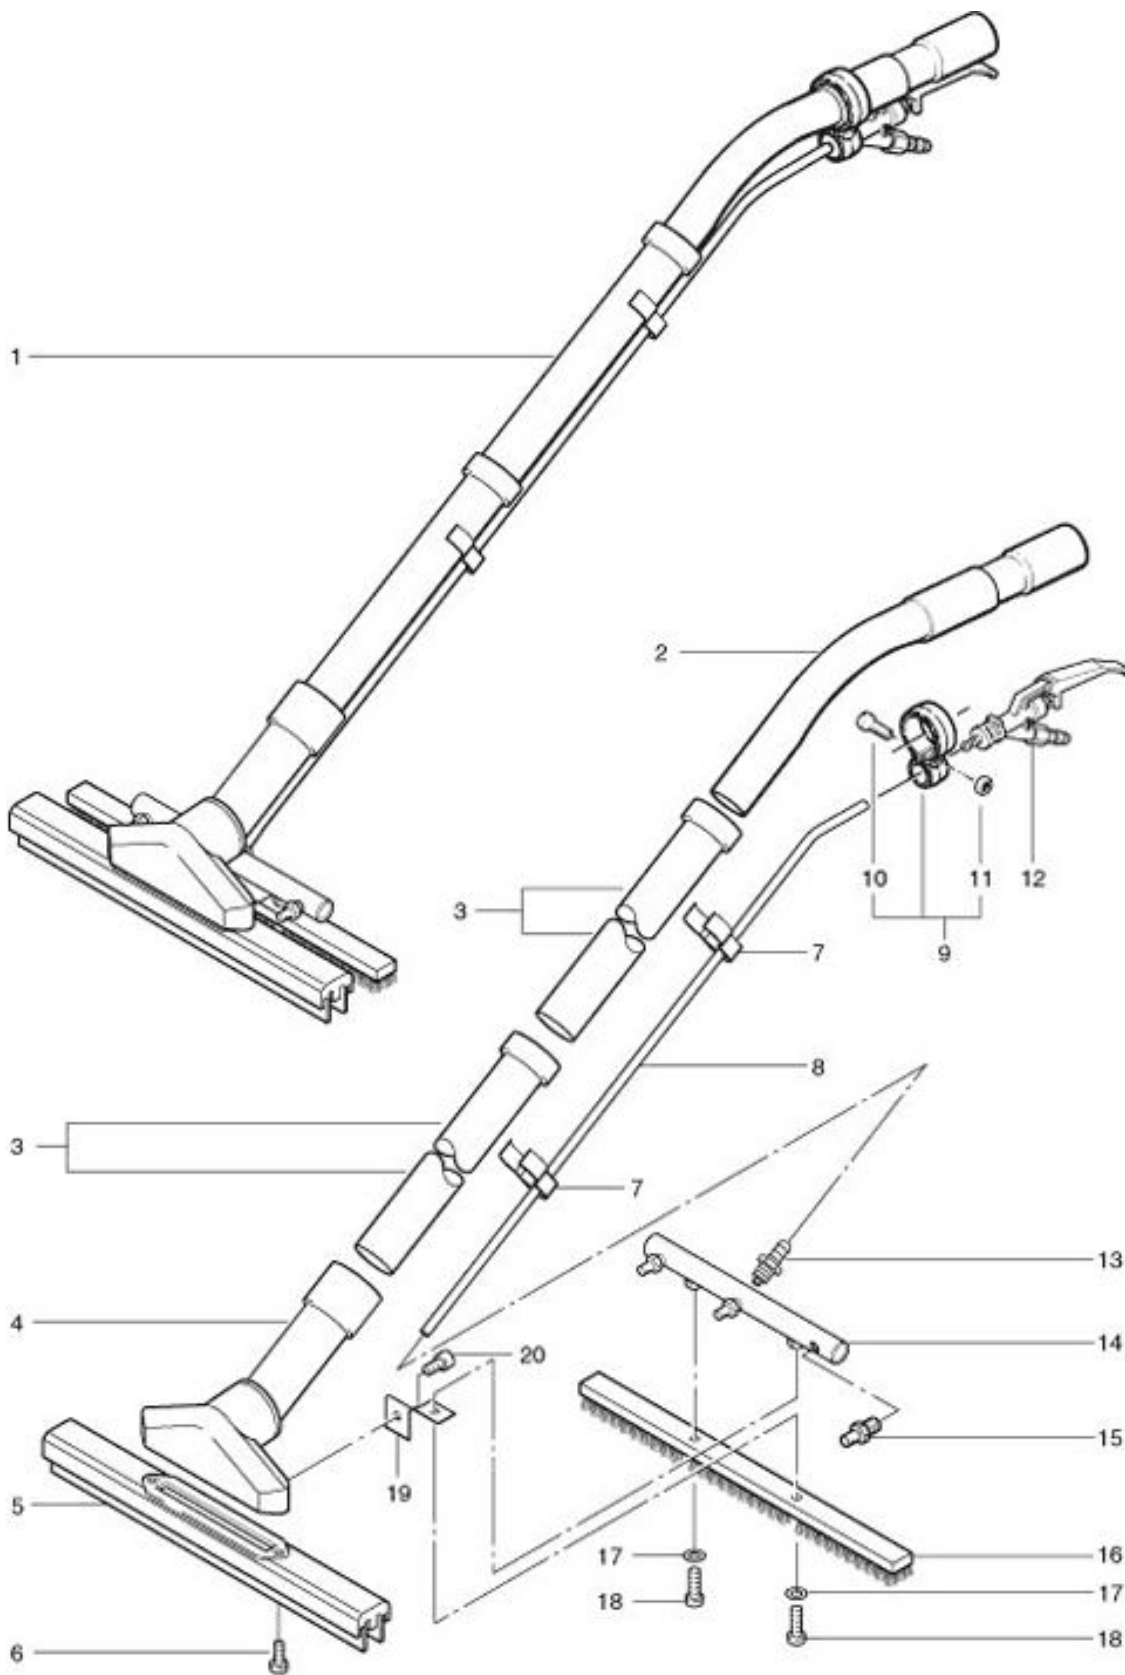

TW 1250
Hard floor attachment

As at: 05/16/08 Time:22:02

TW-1250
Zubehör

Hartbodenadapter / Adapteur pour les sols durs / Hard floor attachment

B 13-06.2004

TW 1250

Hard floor attachment

As at: 05/16/08 Time:22:02

Pos.	Description	Reference
01	Hard floor attachment compl.	632.000
02	Tube	P...581 D
03	Stainless steal tube	645.002 A
04	Nozzle housing	632.001
05	Spare robber compl.	P...633
06	Raised head screw M5x12	P...475 L
07	Triffer mounting braket 14.5	P...550 A
08	Hose 6/8 x 1100	632.003
09	Guide bride complete	P...683 A
10	Hexagon nut M 5	P...490 C
11	Cylindrical screw M 5x18	P...683 B
12	Valve complete	P...681
13	Nipple	P...524 R
14	Pipe bend compl.	P...631
15	Spraying jet	P...640 A
16	Brush border	P...636
17	Washer M 6	P...497 K
18	Cylindrical screw M 6x16	P...477 R
19	Retaining clip	P...670
20	Cylindrical screw M 6x16	P...488 P