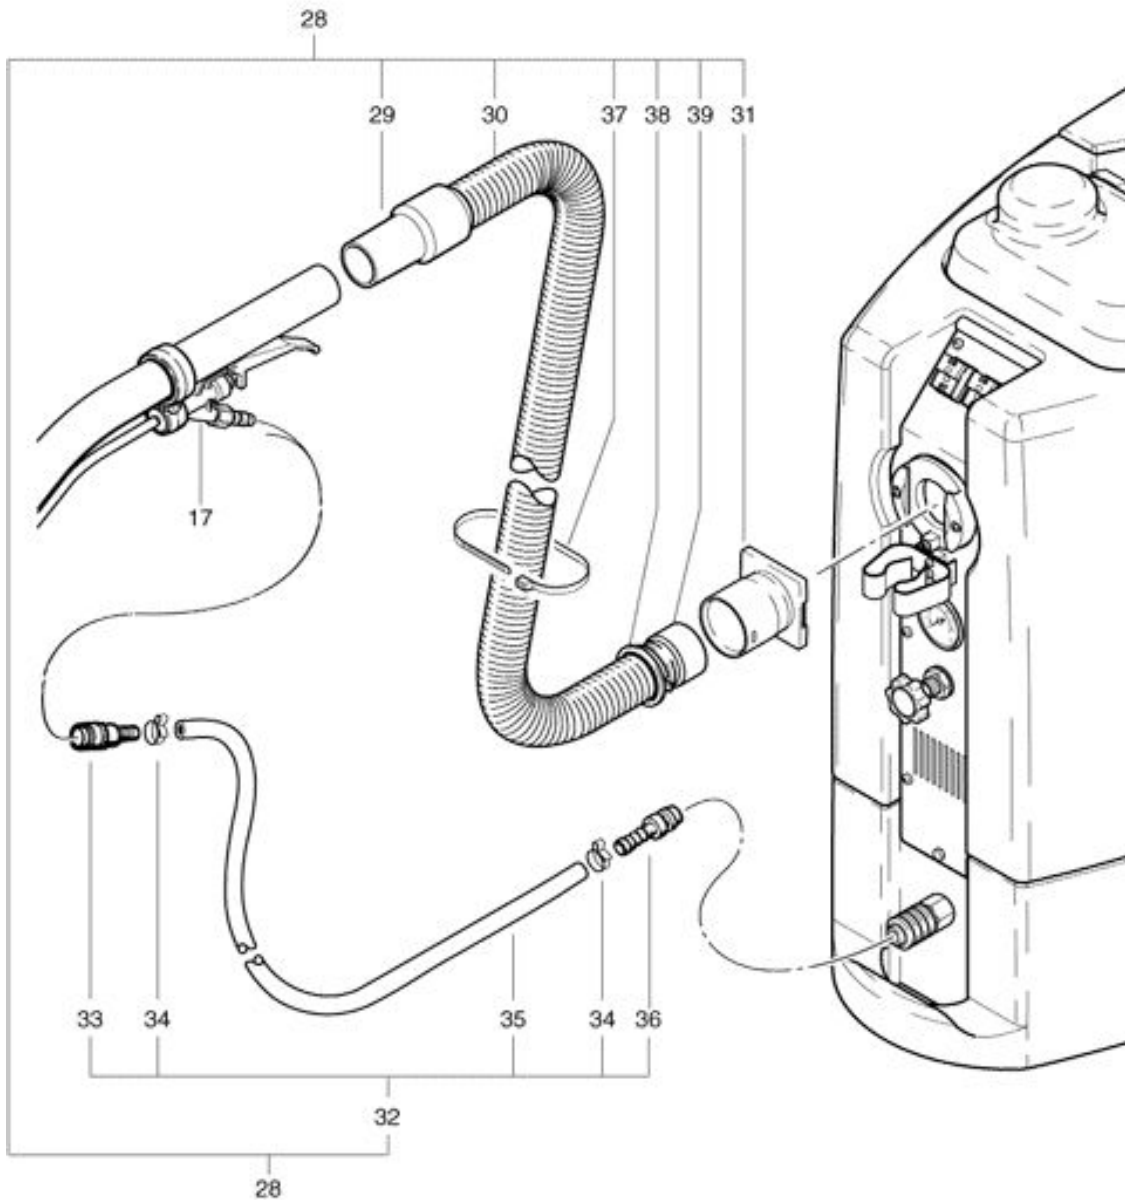

TW 1250
Spray and suction hose

As at: 05/16/08 Time:22:03

TW 1250

Spray and suction hose

As at: 05/16/08 Time:22:03

Pos.	Description	Reference
17	Valve complete including: items 18-27	P...681
18	Valve body	P...681A
19	Tapped nipple 1/4"	P...501B
20	Valve lever	P...681C
21	Cylindrical pin 1,5x14,5 mm	P...681K
22	O-ring 5.23 mm	P...681F
23	Valve pin	P...681D
24	Valve spring	P...681E
25	Washer M 5	P...497G
26	O-ring 5 mm	P...681G
27	Cap nut	P...681B
28	Suction hose complete including: items 29-37	125.400
29	Hose socket black	P...560C
30	Suction hose 4 meters	6505479
31	End socket	4011745
32	Spraying hose 3,8 m cpl	124.410
33	Female quick connector	900.165
34	Clamp Ø 14,8 mm	P...550 I
35	Pressure hose 12/6x3800	124.400B
36	Male connector	P...501 D
37	Cable tie	P...424
38	Click ring Ø 38 mm	6505477
39	Threaded Ø 38 mm	6505476