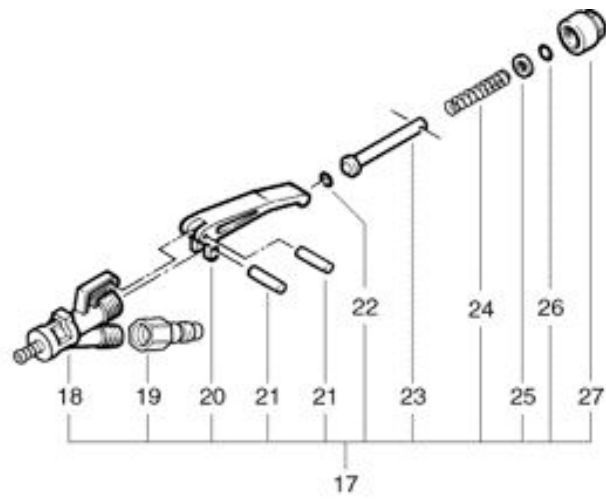

TW 1250
Spray and suction hose

As at: 05/16/08 Time:22:03

TW 1250

Spray and suction hose

As at: 05/16/08 Time:22:03

Pos.	Description	Reference
17	Valve complete including: items 18-27	P...681
18	Valve body	P...681A
19	Tapped nipple 1/4"	P...501B
20	Valve lever	P...681C
21	Cylindrical pin 1,5x14,5 mm	P...681K
22	O-ring 5.23 mm	P...681F
23	Valve pin	P...681D
24	Valve spring	P...681E
25	Washer M 5	P...497G
26	O-ring 5 mm	P...681G
27	Cap nut	P...681B
28	Suction hose complete including: items 29-37	125.400
29	Hose socket black	P...560C
30	Suction hose 4 meters	6505479
31	End socket	4011745
32	Spraying hose 3,8 m cpl	124.410
33	Female quick connector	900.165
34	Clamp Ø 14,8 mm	P...550 I
35	Pressure hose 12/6x3800	124.400B
36	Male connector	P...501 D
37	Cable tie	P...424
38	Click ring Ø 38 mm	6505477
39	Threaded Ø 38 mm	6505476