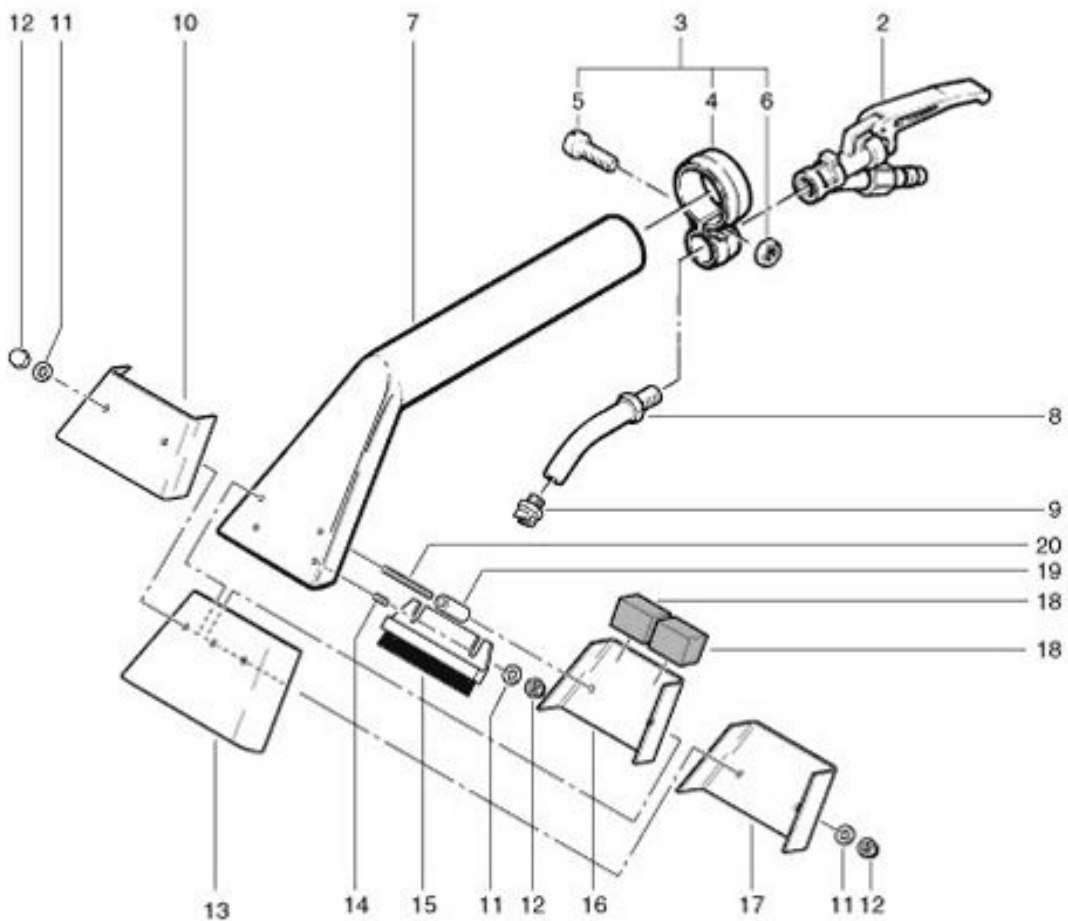

TW 1250
Spray nozzle for walls

As at: 05/16/08 Time:22:03

TW-1250
Zubehör

Wand- und Deckendüse / Suceur inj/extr. Parois / Spray nozzle for walls

B 10-06.2004

TW 1250

Spray nozzle for walls

As at: 05/16/08 Time:22:03

Pos.	Description	Reference
01	Spray nozzle for walls 10 cm	622.000
02	Spraying valve with fitting compl.	P...680
03	Guide bride complete including items 4-6	P...683
04	Guide bride	P...683 A
05	Cylindrical screw M 5x18	P...683 B
06	Hexagon nut M 5	P...490 C
07	Nozzle housing	622.100
08	Pipe bend	P...628
09	Jet nozzle 11002	P...629
10	Klemmblech in front	622.102
11	Washer M 4	P...497 F
12	Castellated nut M 4	P...495 C
13	Rubber sleeve	622.104
14	Grubscrew M 4x10	P...483 D
15	Brush border	622.636
16	Spraying shield	622.101
17	Klemmblech in the back	622.103
18	Square 30x20x20	622.107
19	Distance ring 8/4x16 mm	622.106
20	Screw mounting M 4x55 mm	622.105