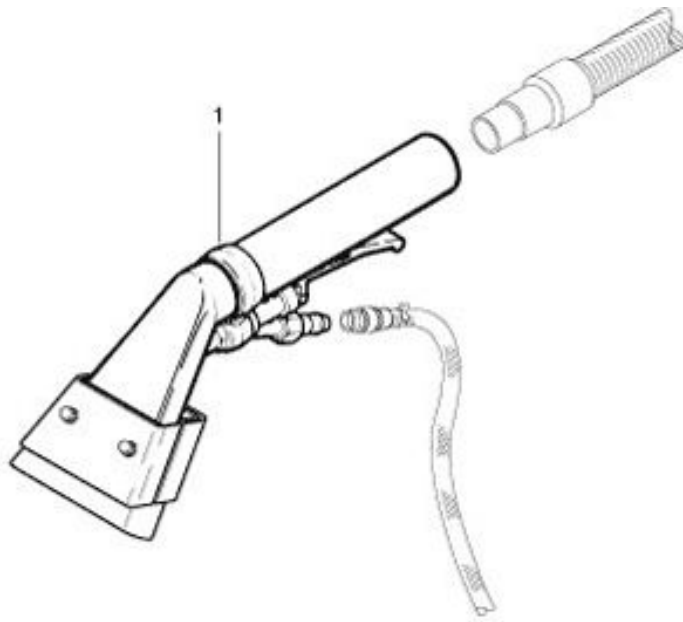

TW 1250
Spray nozzle for walls

As at: 05/16/08 Time:22:03

TW-1250
Zubehör

Wand- und Deckendüse / Suceur inj/extr. Parois / Spray nozzle for walls

B 10-06.2004

TW 1250

Spray nozzle for walls

As at: 05/16/08 Time:22:03

Pos.	Description	Reference
01	Spray nozzle for walls 10 cm	622.000
02	Spraying valve with fitting compl.	P...680
03	Guide bride complete including items 4-6	P...683
04	Guide bride	P...683 A
05	Cylindrical screw M 5x18	P...683 B
06	Hexagon nut M 5	P...490 C
07	Nozzle housing	622.100
08	Pipe bend	P...628
09	Jet nozzle 11002	P...629
10	Klemmblech in front	622.102
11	Washer M 4	P...497 F
12	Castellated nut M 4	P...495 C
13	Rubber sleeve	622.104
14	Grubscrew M 4x10	P...483 D
15	Brush border	622.636
16	Spraying shield	622.101
17	Klemmblech in the back	622.103
18	Square 30x20x20	622.107
19	Distance ring 8/4x16 mm	622.106
20	Screw mounting M 4x55 mm	622.105