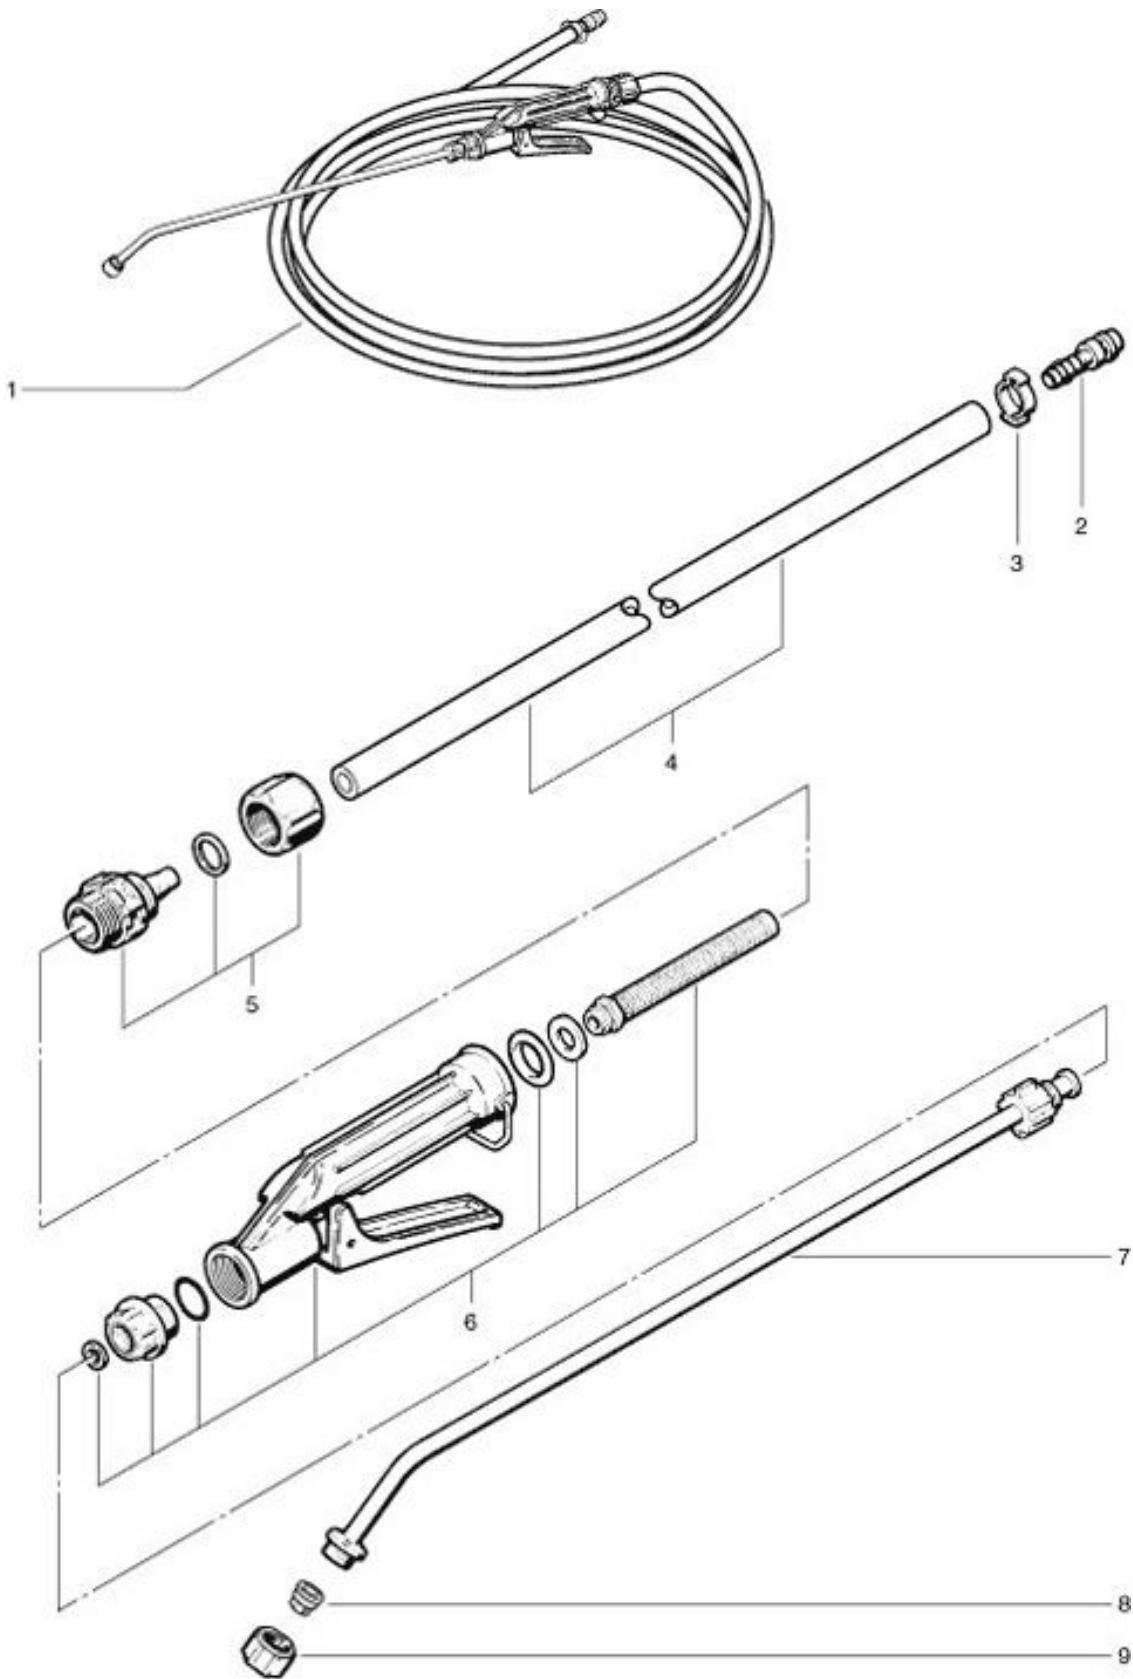

TW 1250
Spray nozzle with hose

As at: 05/16/08 Time:22:04

TW 1250

Spray nozzle with hose

As at: 05/16/08 Time:22:04

| Pos. | Description | Reference |
|-------------|------------------------|------------------|
| 01 | Spray nozzle with hose | 660.000 |
| 02 | Male connector | P...501 C |
| 03 | Clamp 17.0-706R | P...550 C |
| 04 | Hose HD, 10 M | 110.560 C |
| 05 | Cup nut compl. | 660.130 |
| 06 | Spraying valve compl. | 660.110 |
| 07 | Spray nozzle | 660.120 |
| 08 | Jet nozzle 8004 | P...640 B |
| 09 | Cup nut 3/8" | P...602 D |