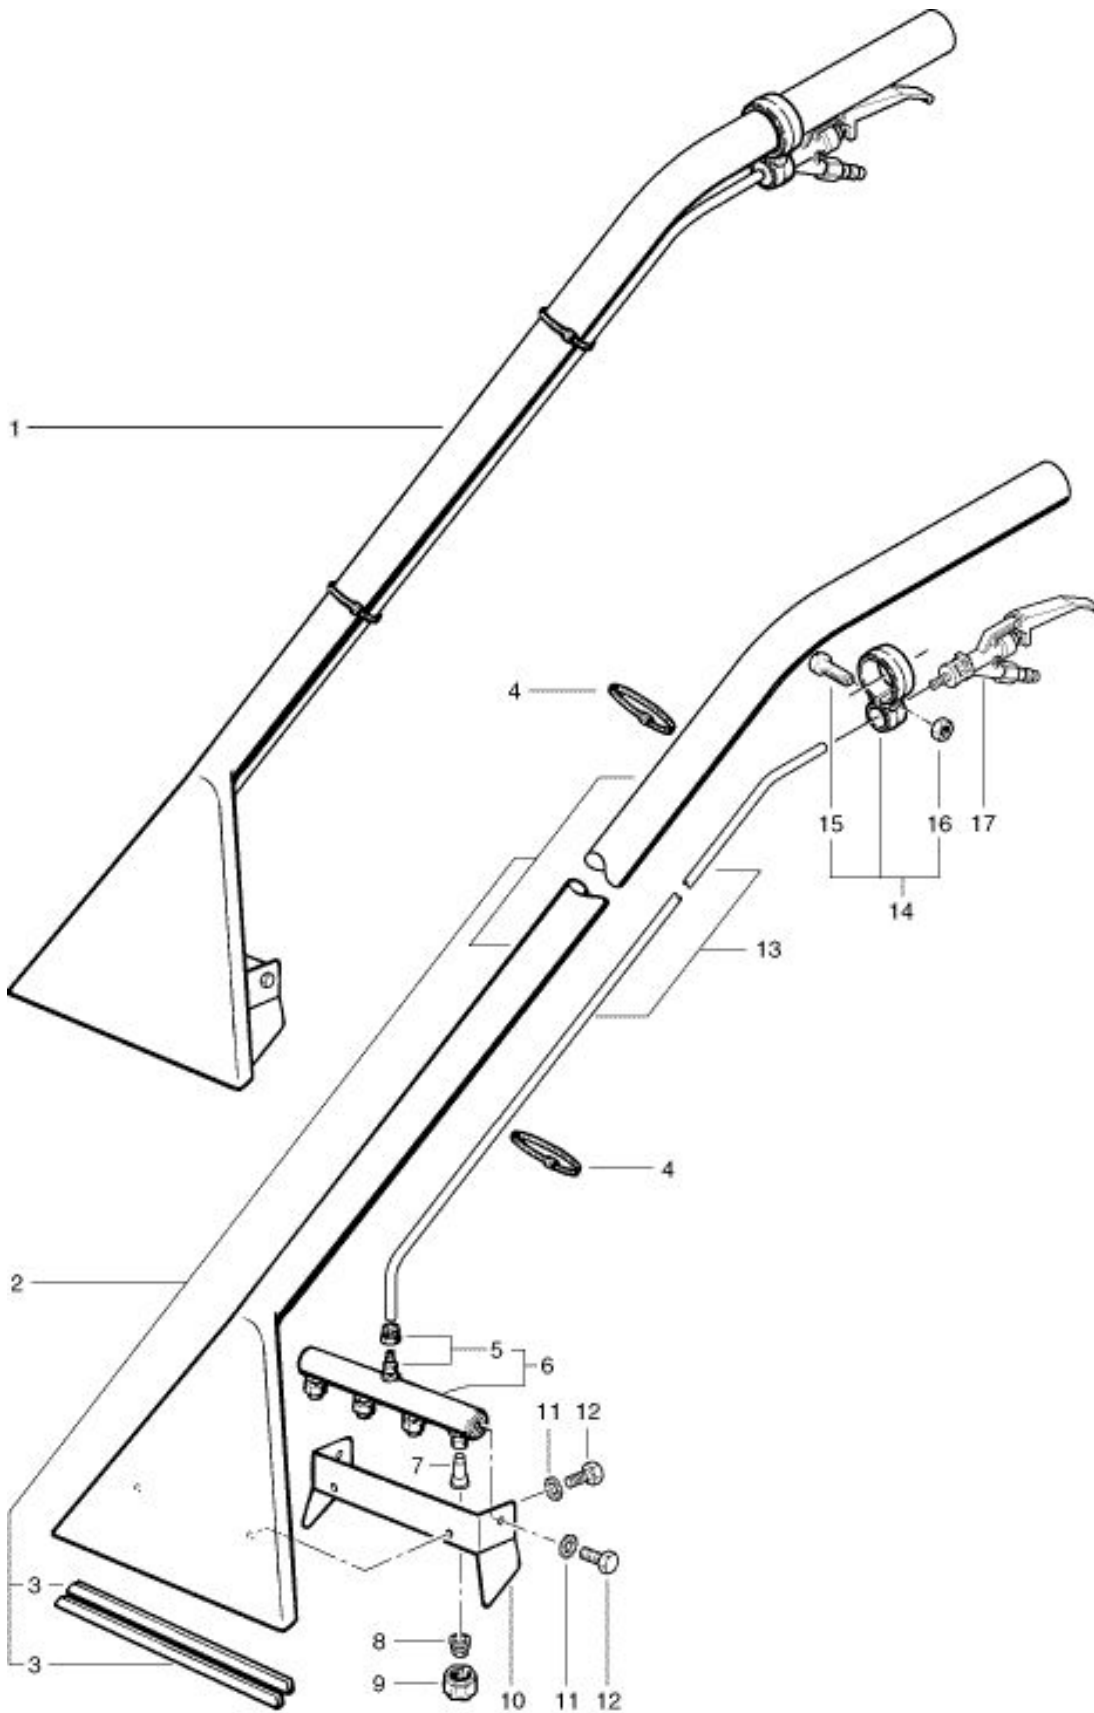

**TW 1250**  
**Carpet tool**

As at: 05/16/08 Time:22:00

# TW 1250

## Carpet tool

As at: 05/16/08 Time:22:00

<b>Pos.</b>	<b>Description</b>	<b>Reference</b>
01	Carpet adaptor, 4-nozzl	611.000
02	Alu Tube with nozzle, Alu	P...605
03	Sliding blade 275 mm	P...605D
04	Cable tie 190 mm	P...609
05	Hose connector cpl.	P...526A
06	Pipe bend cpl. 220 mm	P...607
07	Flashback nozzle	P...607E
08	Spraying jet	P...607F
09	Cap nut 3/8"	P...523D
10	Support 300 mm	P...606
11	Serrated lock washer M6	P...499D
12	Hexagon screw M 6x8	P...472P
13	Hose 6/8 x 1180	P...608
14	Guide bride complete	P...683A
15	Hexagon nut M 5	P...683C
16	Cylindrical screw M 5x1	P...683B
17	Valve complete	P...681