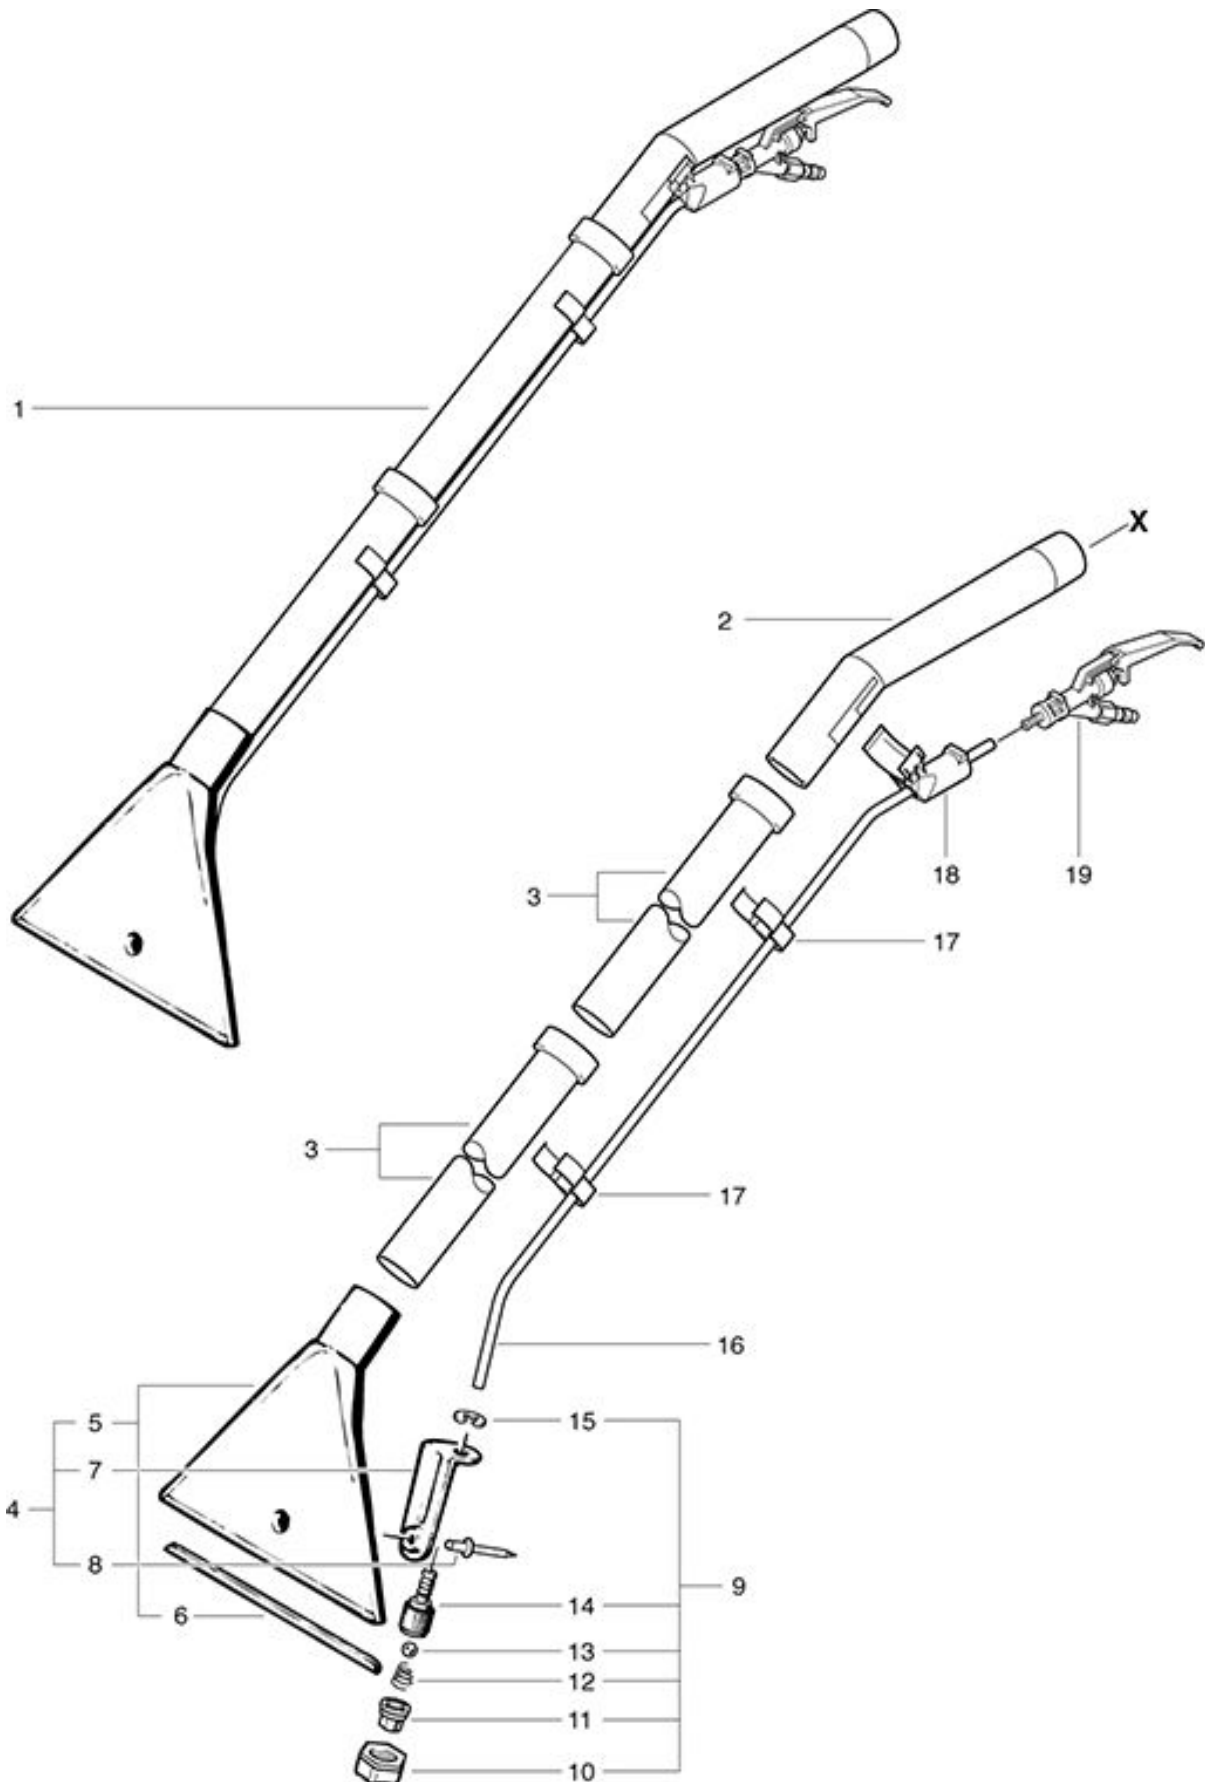

**TW 300 S**  
**Carpet tool**

As at: 05/12/08 Time:20:08

# TW 300 S

## Carpet tool

As at: 05/12/08 Time:20:08

<b>Pos.</b>	<b>Description</b>	<b>Reference</b>
01	Suction hose complete, including items 2-19	606.000
02	Tool handle (plastic)	606.010
03	Stainless steel tube (1 piece)	645.002 A
04	Suction nozzle in PP compl. including items 5-7	606.550
05	Suction nozzle 26 cm in PP	P...600 H
06	Sliding blade	P...617
07	Mounting bracket for jet ass	P...602
08	Rivets Ø 5x15,5 mm	P...485 C
09	Complete spray nozzle set	606.501
10	Cap nut	P...602 D
11	Spraying white	P...602 C
12	Pressure spring	P...444 E
13	Ball for spraying jet	P...172 W
14	Holder for nozzle	P...602 E
15	Locking washer Ø 9 mm	P...499 N
16	Pressure hose 6/8x1045 mm	P...665
17	Hose clip 38/12	030.568
18	Trigger mounting bracket	606.020
19	Spraying with fitting	P...681