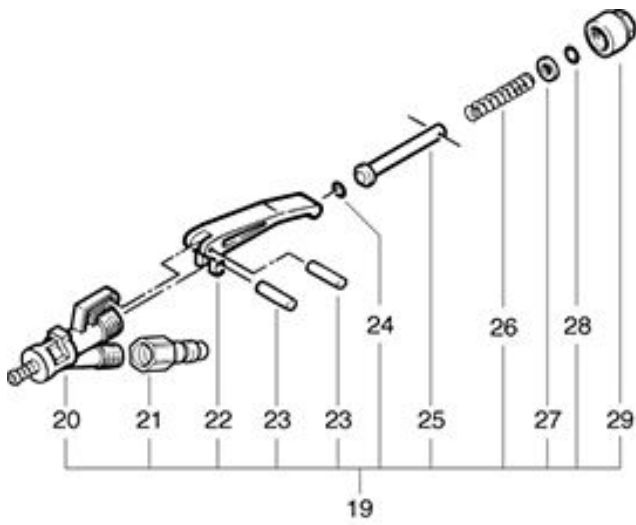

**TW 300 S**  
**Spray and suction hose**

As at: 05/12/08 Time:20:22

## TW 300 S

### Spray and suction hose

As at: 05/12/08 Time:20:22

<b>Pos.</b>	<b>Description</b>	<b>Reference</b>
19	Spraying valve with fitting including Items 20-29	P...681
20	Valve body	P...681 A
21	Tapped nipple 1/4"	P...501 B
22	Lever	P...681 C
23	Cyl. Pin Ø 1,5x14,5 mm	P...681 K
24	O-ring Ø 5,23 mm	P...681 F
25	Valve pin	P...681 D
26	Valve spring	P...681 E
27	Washer M5	P...497 G
28	O-ring Ø 5 mm	P...681 G
29	Cap nut	P...681 B
30	Suction hose complete, including Items 31-33	P...562
31	Hose end connector 32 mm	P...575
32	Suction hose with fixation ring	P...562 A
33	Hose end connector 35 mm	P...576
34	Pressure hose complete including Items 35-38	P...566 B
35	Female quick connector	900.165
36	lamp 14,8 mm	P...550 I
37	Pressure hose Ø 6/12x3200 mm	P...566 E
38	Male quick connector	P...501 C
39	Cable tie	P...609
40	Spray and suction hose cpl. including Items 30+34	035.561