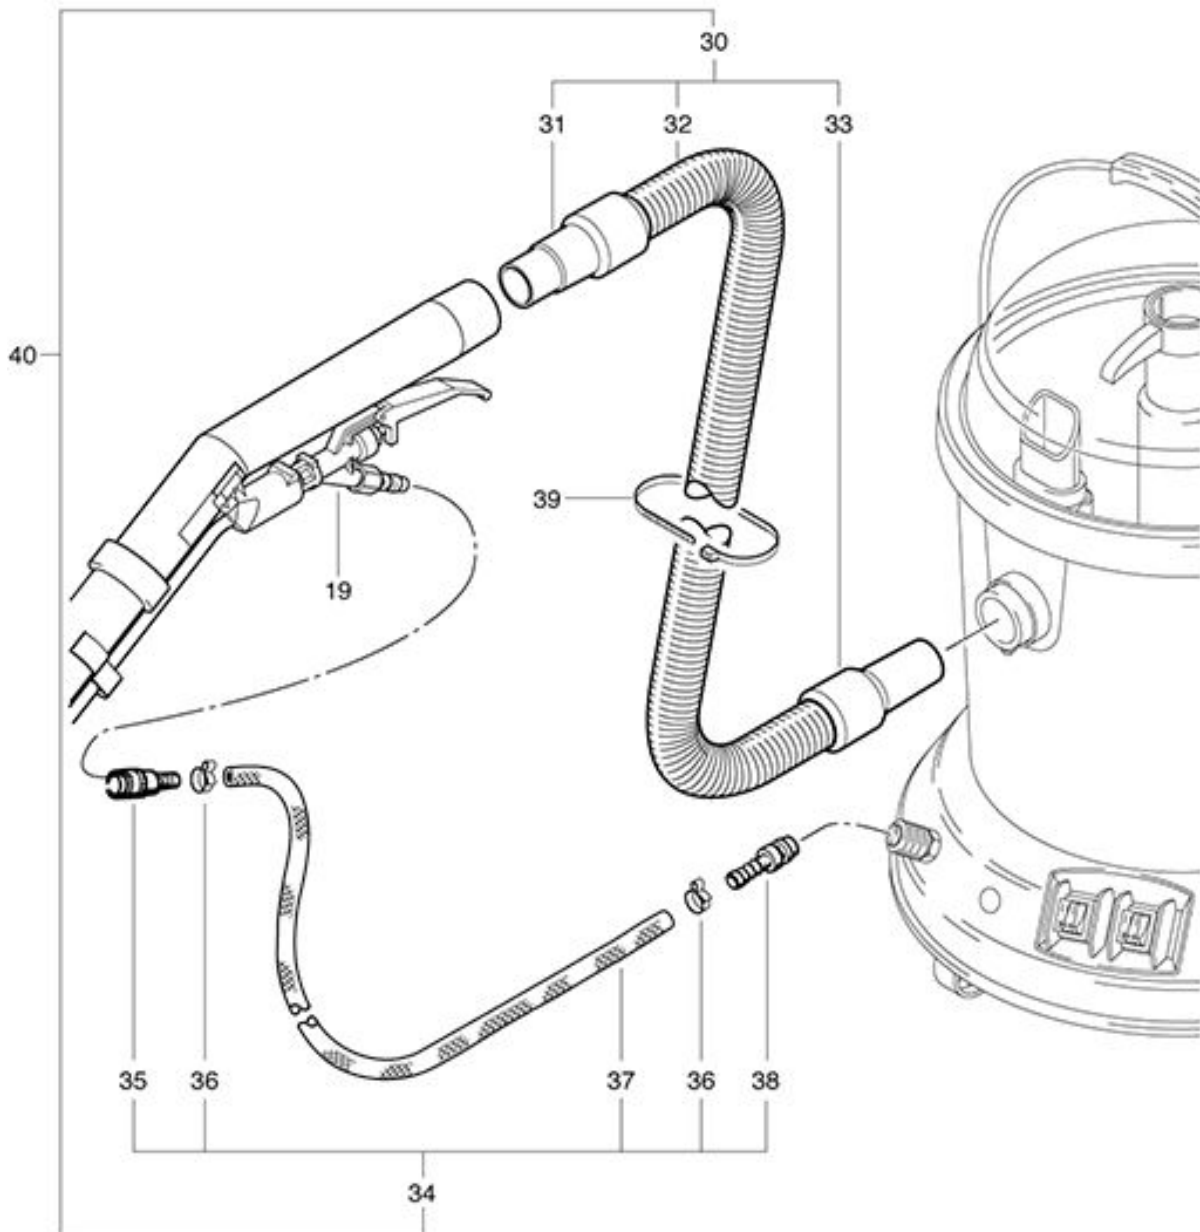

**TW 300 S**  
**Spray and suction hose**

As at: 05/12/08 Time:20:22

## TW 300 S

### Spray and suction hose

As at: 05/12/08 Time:20:22

<b>Pos.</b>	<b>Description</b>	<b>Reference</b>
19	Spraying valve with fitting including Items 20-29	P...681
20	Valve body	P...681 A
21	Tapped nipple 1/4"	P...501 B
22	Lever	P...681 C
23	Cyl. Pin Ø 1,5x14,5 mm	P...681 K
24	O-ring Ø 5,23 mm	P...681 F
25	Valve pin	P...681 D
26	Valve spring	P...681 E
27	Washer M5	P...497 G
28	O-ring Ø 5 mm	P...681 G
29	Cap nut	P...681 B
30	Suction hose complete, including Items 31-33	P...562
31	Hose end connector 32 mm	P...575
32	Suction hose with fixation ring	P...562 A
33	Hose end connector 35 mm	P...576
34	Pressure hose complete including Items 35-38	P...566 B
35	Female quick connector	900.165
36	lamp 14,8 mm	P...550 I
37	Pressure hose Ø 6/12x3200 mm	P...566 E
38	Male quick connector	P...501 C
39	Cable tie	P...609
40	Spray and suction hose cpl. including Items 30+34	035.561