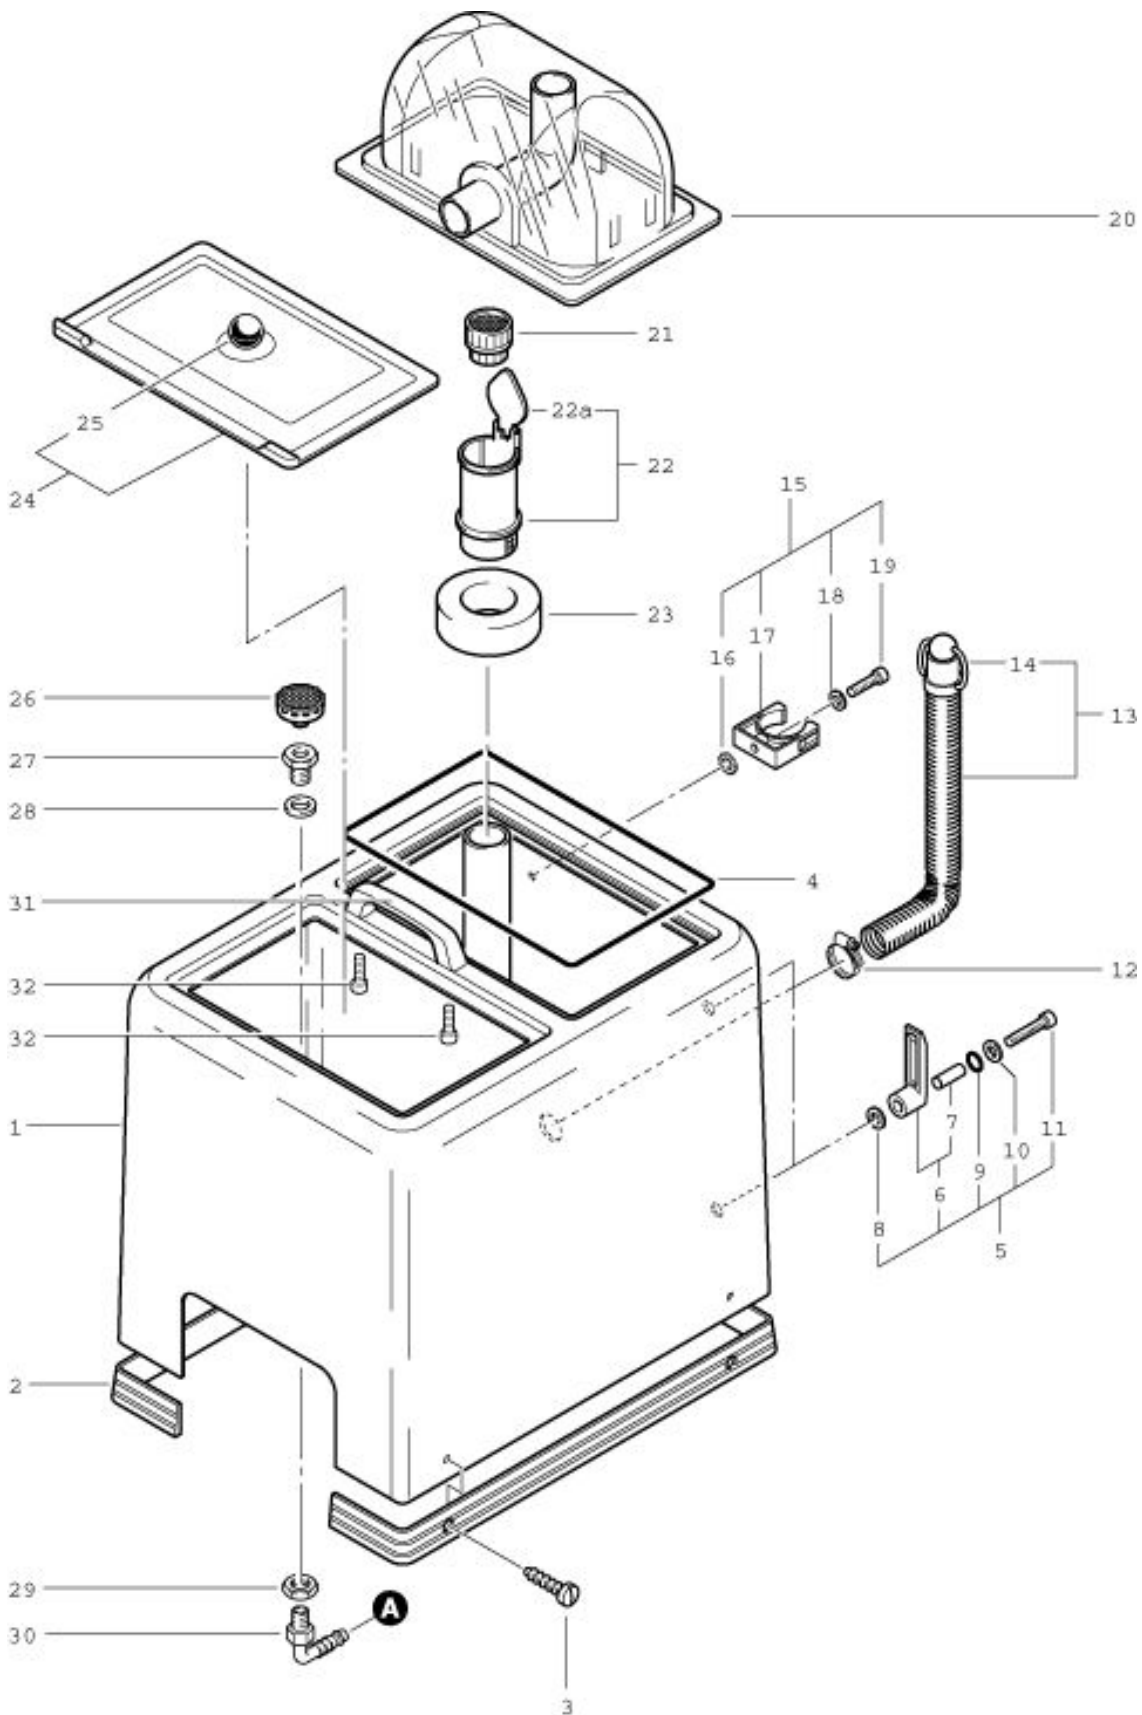

# TW 350 S Housing

As at: 05/12/08 Time:20:47

# TW 350 S

## Housing

As at: 05/12/08 Time:20:47

<b>Pos.</b>	<b>Description</b>	<b>Reference</b>
01	Polyester case complete	035.030
02	Finishing profile	P...055A
03	Tapped pan head screw 4.8x19 mm	P...482A
04	Tightness cord dm 5 mm	P...051
05	Catch for cable complete, including: Items 6-11	P...087
06	Catch for cable	P...087A
07	Distance piece 6x8 mm	P...087B
08	Washer dm 6/16x1 mm	P...497M
09	O-ring 8.73x1.78 mm	P...088
10	Washer M6	P...496K
11	Hexagon socket screw M 6x30 mm	P...488S
12	Hose clamp 20-32 mm	P...554B
13	Discharge hose complete	035.108
14	Closure ball	P...108C
15	Hose support complete, including: Items 16-19	P...109
16	Serrated lock washer M5	P...498D
17	Hose support	P...109A
18	Washer M5	P...496H
19	Hexagon socket screw M 5x16 mm	P...488G
20	Waste water tank cover (BROWN)	P...080
20	Waste water tank cover (GREEN)	P...081
21	Air filter	P...071
22	Float complete	P...074
22a	Cover of the float	P...076D
23	Floating ring	P...074A
24	Cover complete (BROWN)	P...082
24	Cover complete (GREEN)	P...083
25	Ball handle	P...082B
26	Fresh water filter	P...106
27	Reducer 1/4« «-3/8« «	P...535A
28	Gasket 3/8"	P...097
29	Hexagon screw 3/8« «	P...535B
30	Angled hose nipple 8-1/4« «	P...541H
31	Handle	P...173 G
32	Screw M 6x16	P...487 W