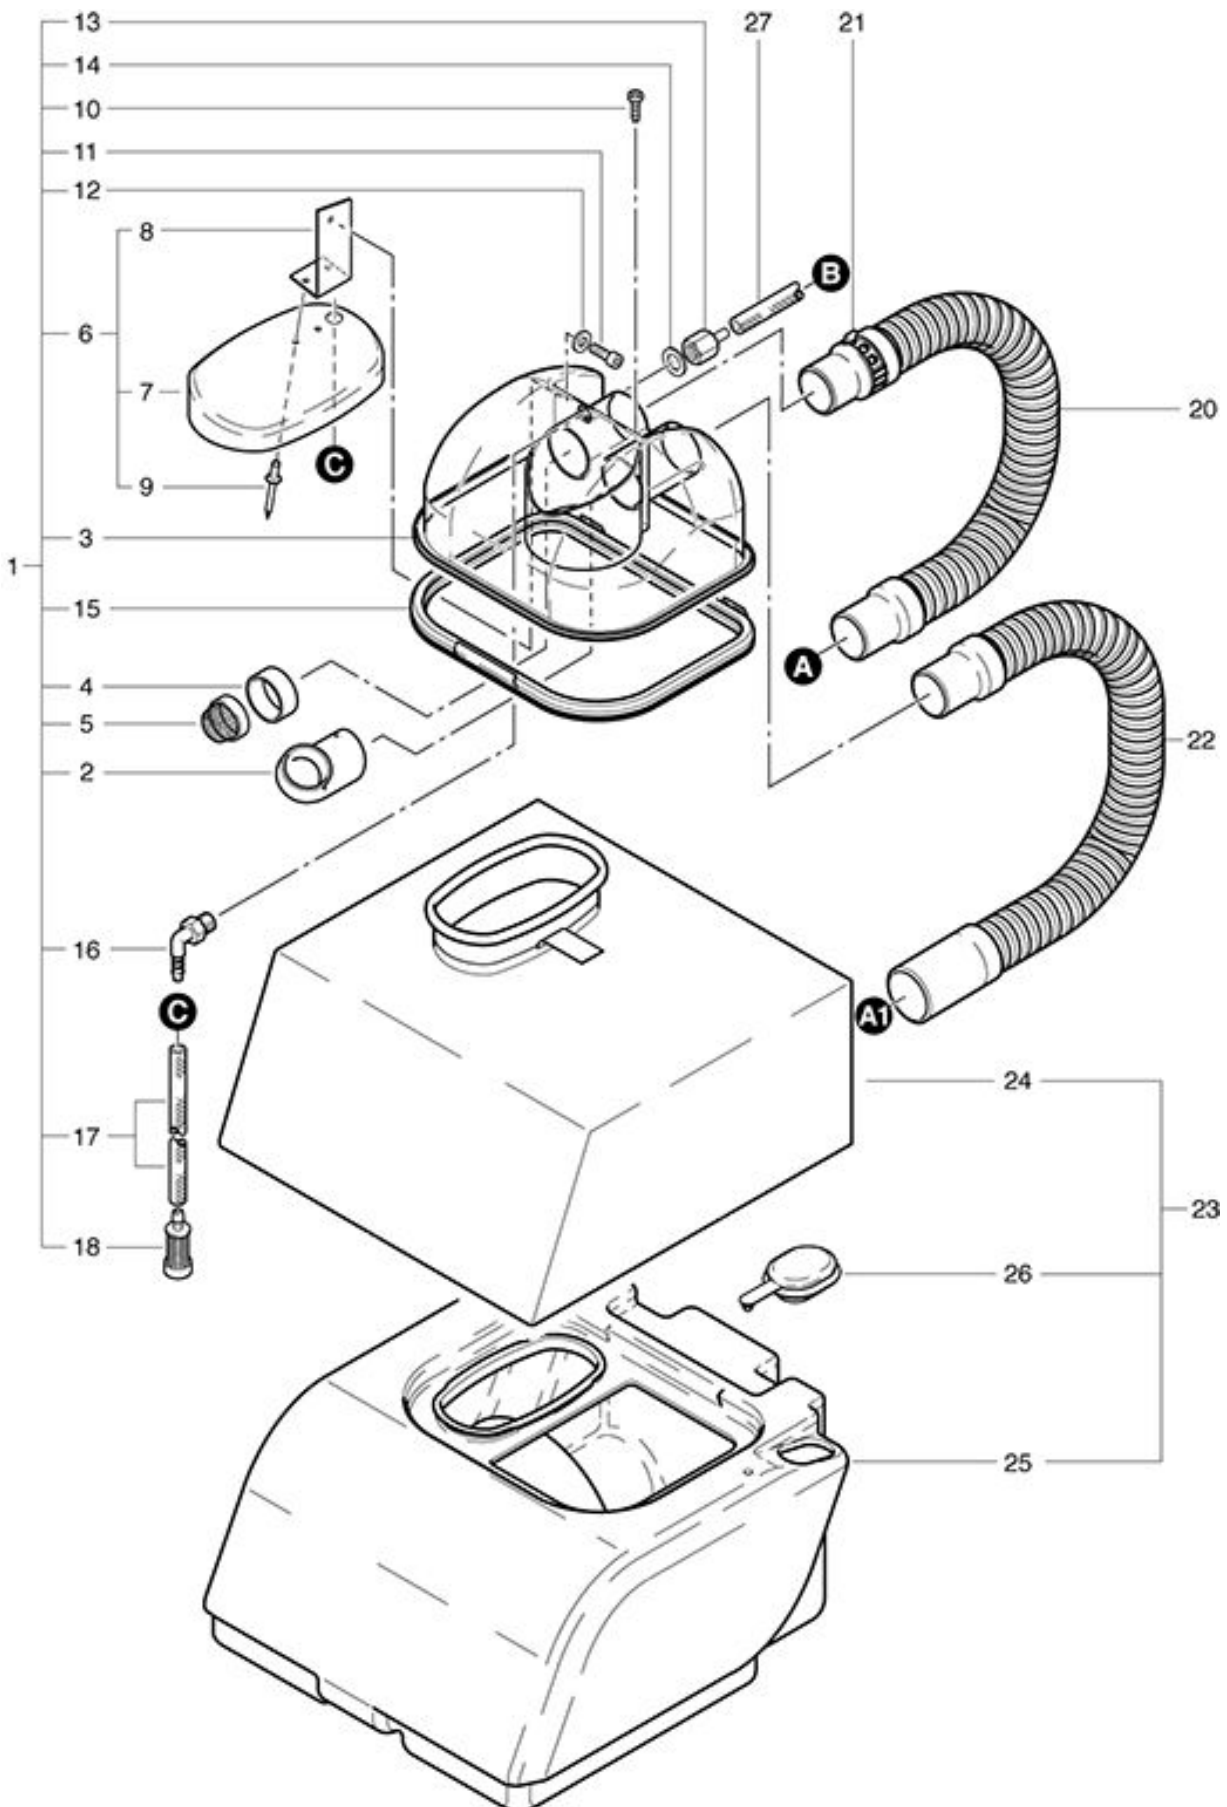

**TW 383**  
**Tank cover**

As at: 05/12/08 Time:21:57

## TW 383

### Tank cover

As at: 05/12/08 Time:21:57

<b>Pos.</b>	<b>Description</b>	<b>Reference</b>
01	Tank cover complete including: items 2-18	300.500
02	Bent tube	380.552
03	Tank cover	380.510
04	Ring for filter	380.556
05	Filter compl.	400.766 A
06	Partition compl. including: items 7-9	300.580
07	Clean water tank cover	300.584
08	Angle	300.585
09	Blind rivet Ø 4x8 mm	P...485 C
10	PT screw KA 30x6	P...515 Y
11	Hexagon socket screw M 3x10	P...487 Y
12	Washer M 3	P...497 J
13	Fitting SW 22 G 3/8"	380.555
14	Gasket	030.015
15	Seal for cover	380.554
16	Angled fitting G 1/4"	P...541 I
17	Hose 6/12x240 mm	380.557
18	Fresh water filter	P...528
20	Hose-Suction motor	380.743
21	Air control slide	380.745
22	Hose front suction nozzle compl.	300.741
23	Tank complete including items 24-26	380.400
24	Fresh water tank	380.722
25	Tank	380.410
26	Cover	300.731
27	Suction hose 12/6x600 mm	383.031