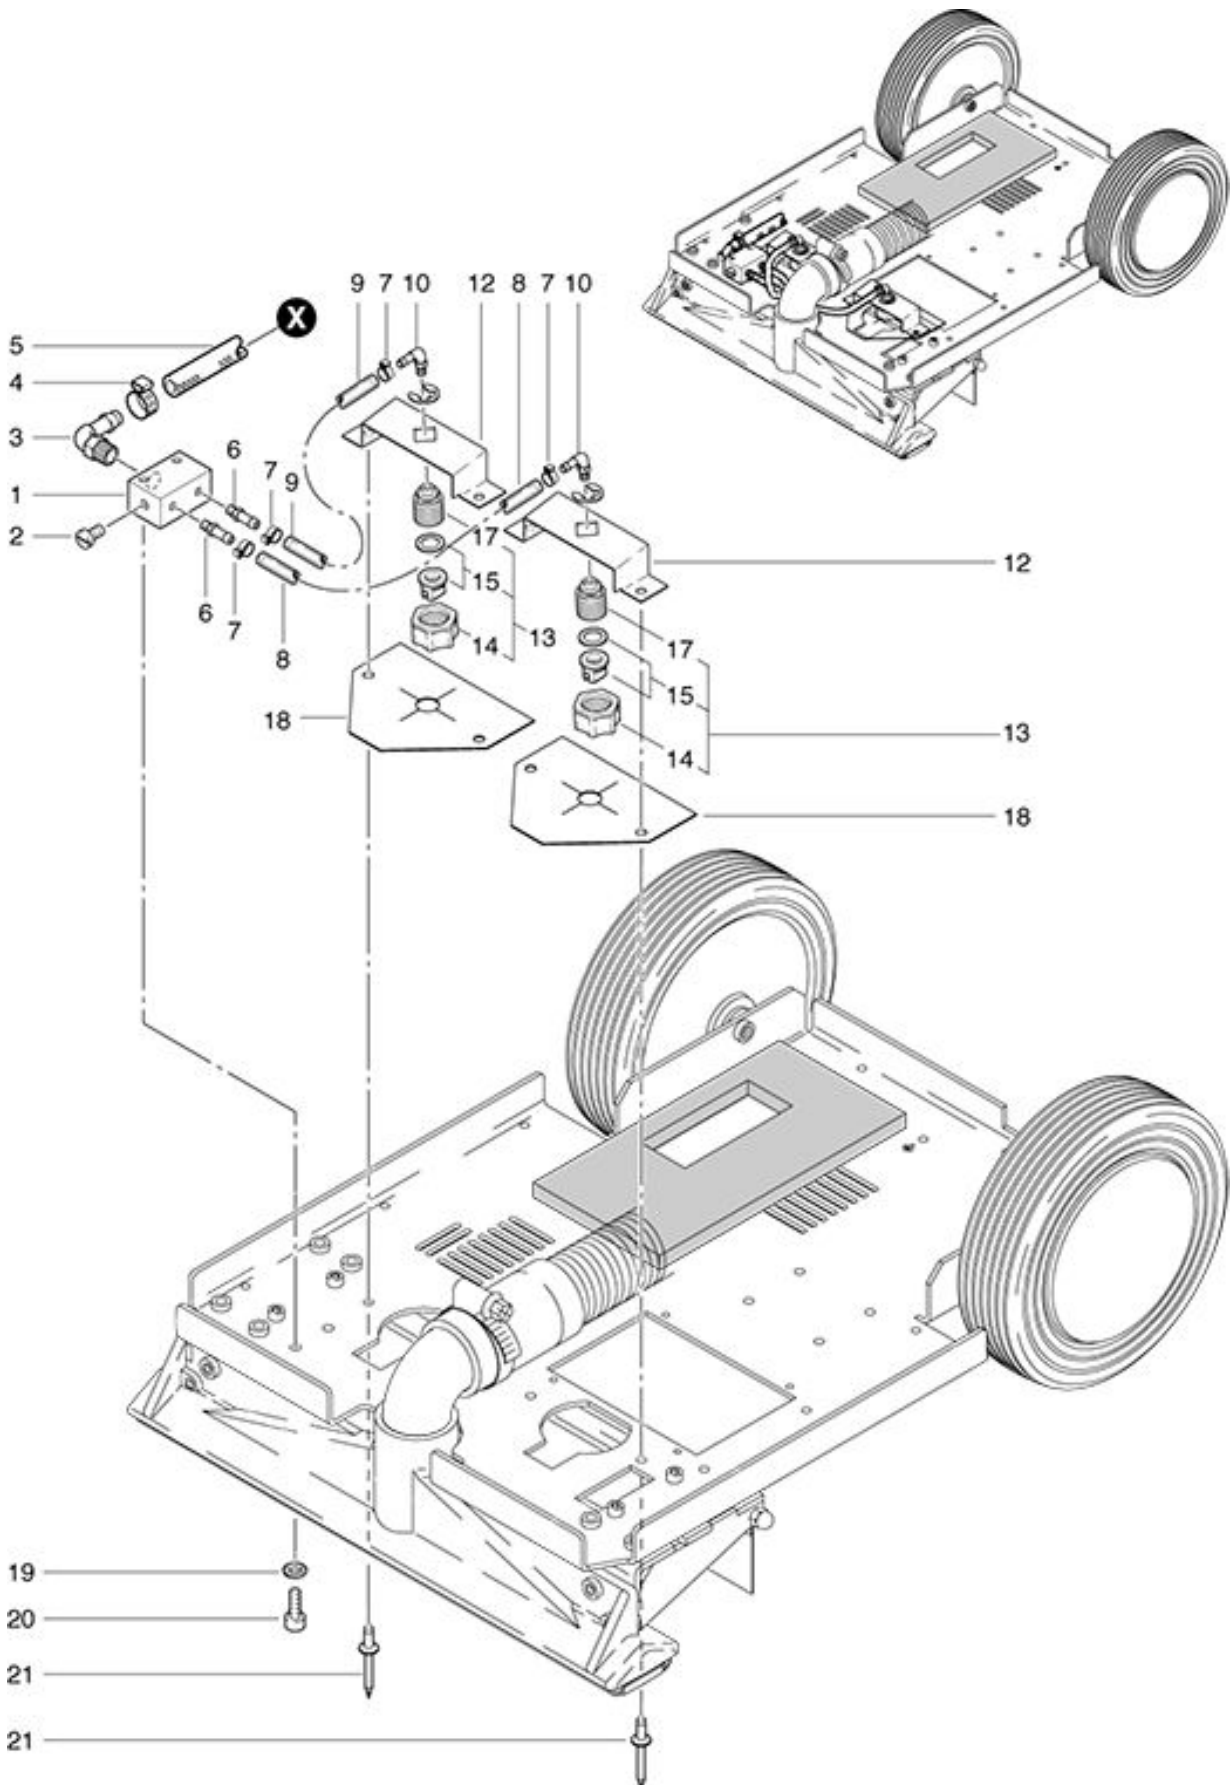

TW 383
Water distribution

As at: 05/12/08 Time:21:59

TW 383

Water distribution

As at: 05/12/08 Time:21:59

Pos.	Description	Reference
01	Water distribution block	383.166
02	Cylinder screw M 6x5	P...478 D
03	Angle nipple 6/R 1/8"	P...541 R
04	Hose clamp 13.3	P...550 I
05	Suction hose 6/12x650 mm	383.036
06	Screw connection even	P...533 L
07	1-Ohr clamp	P...551 B
08	Suction hose 6/12x110 mm	383.034
09	Suction hose 6/12x90 mm	383.037
10	Screwed angle fitting even	P...533 K
11	Security washer	P...499 N
12	Nozzle holder	383.168
13	Spray nozzle compl.	380.124
14	Cap nut 3/8"	P...602 D
15	Spray nozzle red	P...627 B
17	Nozzle holder	380.170
18	Dry film resist	383.156
19	Serrated lock washer M 5	P...498 D
20	Hexagon socket screw M 5x16	P...486 I
21	Blind rivets 5x8	P...485 F