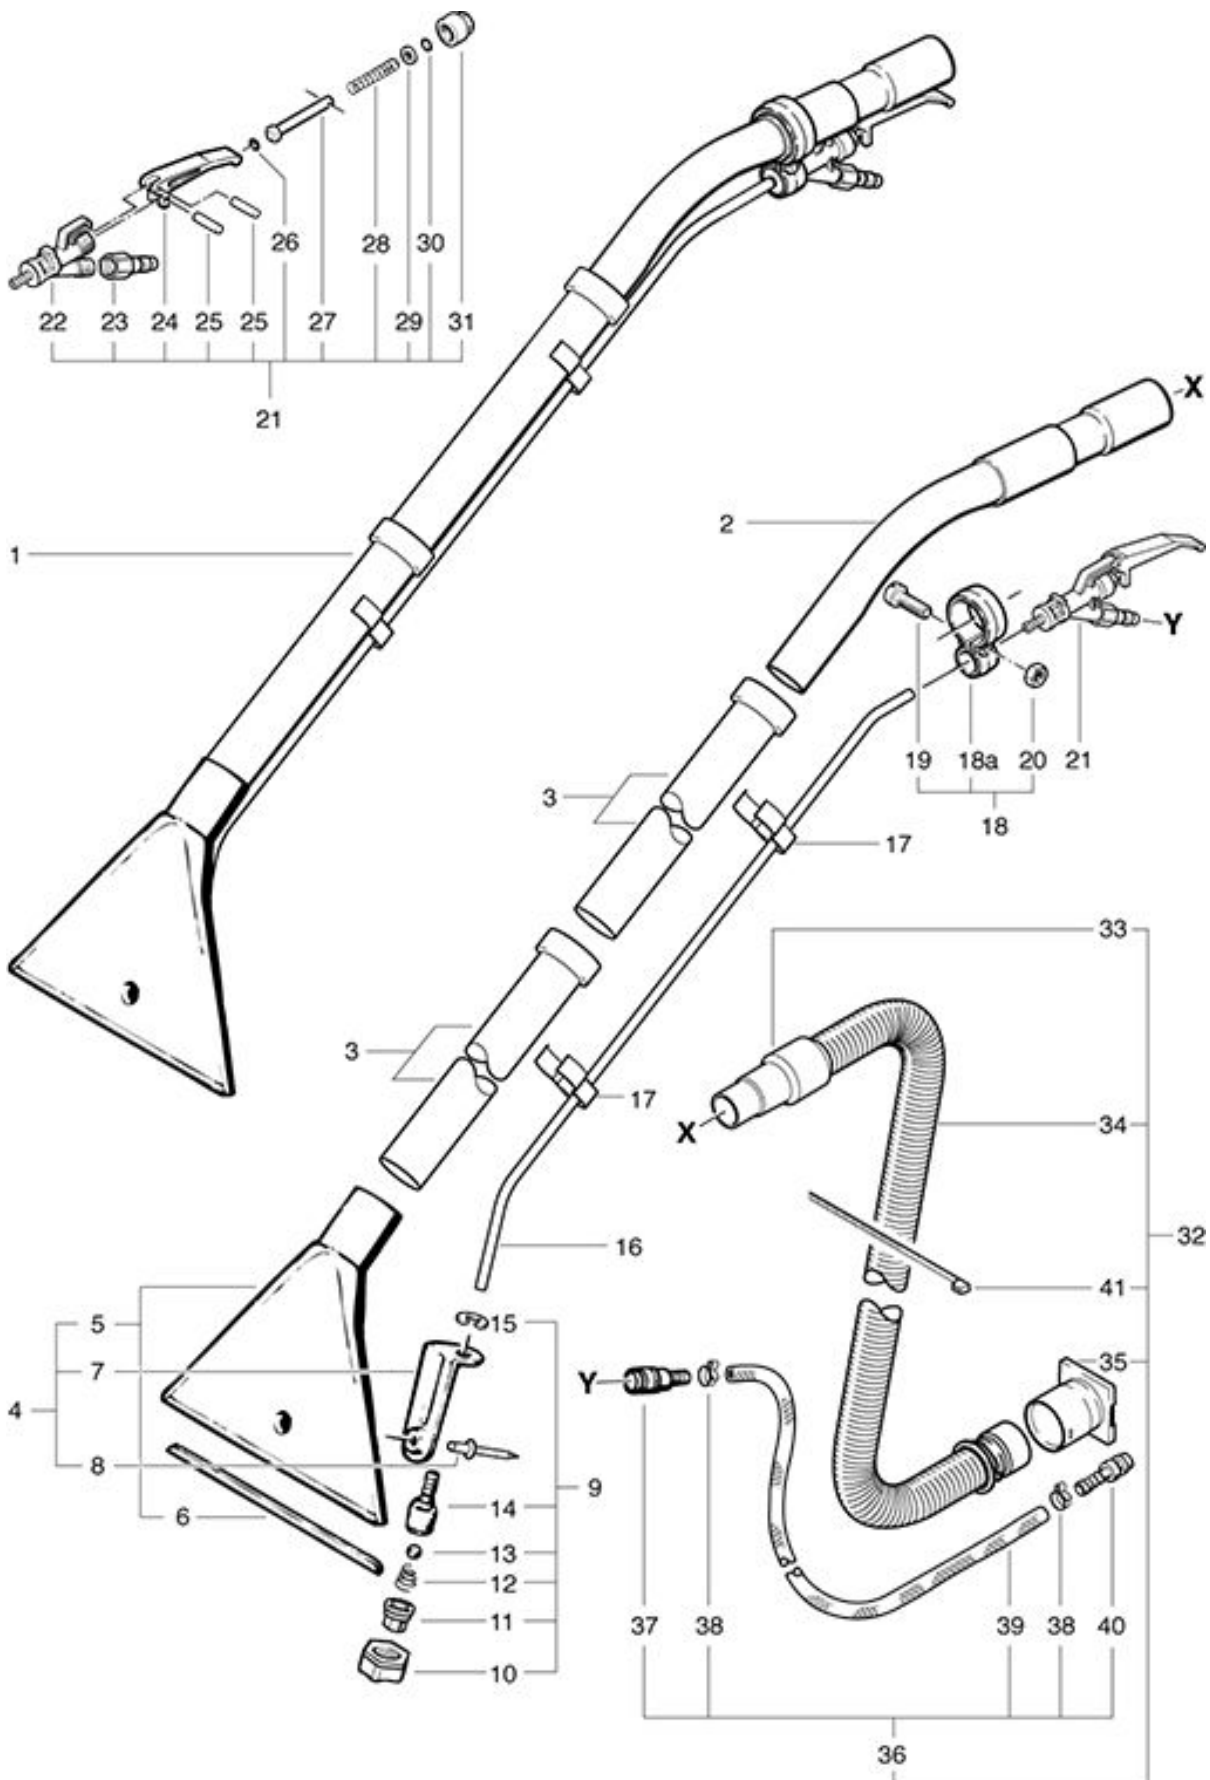

**TW 401
Carpet tool**

As at: 05/13/08 Time:19:16

TW 401

Carpet tool

As at: 05/13/08 Time:19:16

Pos.	Description	Reference
01	Suction hose complete, including items 2-41	606.000.1
02	Stainless steel handle INOX	P...581 D
03	Stainless steel tube INOX	645.002A
04	Suction nozzle in PP compl. including items 5-8	606.550 + P...604 H
05	Suction nozzle 26 cm	P...600 H
06	Carpet slide	P...617
07	Holder for spraying jet	P...602
08	Blind rivet Ø 5x15,5 mm	P...485 C
09	Spraying jet complete including items 10-15	606.501
10	Cup nut 3/8"	P...602 D
11	Spraying jet	P...602 C
12	Pressure spring	P...444 E
13	Ball for spring	P...172 W
14	Holder for spraying jet	P...602 E
15	Security ring Ø 9 mm	P...499 N
16	Spraying hose 6/8x1055 mm	P...665
17	Hose clamp 38/12	P...670
18	Guide bride complete including items 18a-20	P...683
18a	Guide bride	P...683 A
19	Cylindrical screw M 5x18 mm	P...683 B
20	Hexagon screw M 5	P...490 C
21	Spraying valve complete including items 22-31	P...681
22	Valve body	P...681 A
23	Tapped nipple 1/4"	P...501 B
24	Valve handle	P...681 C
25	Cyl. pin Ø 1,5x14,5 mm	P...681 K
26	O-ring Ø 5,23 mm	P...681 F
27	Valve pin	P...681 D
28	Valve spring	P...681 E
29	Washer M 5	P...497 G
30	O-ring Ø 5 mm	P...681 G
31	Cap nut	P...681 B
32	Spray and suction hose cpl. including items 33-41	041.100
33	Hose socket 32 mm	P...575
34	Vacuum hose	P...562 A
35	Connector	3012449
36	Spraying hose 3,2 m cpl.including items 37-40	041.701
37	Quick connector	900.165
38	Hose clamp 13,5 mm	P...550 I
39	Spraying hose 6/12x3200	P...566 E
40	Nipple	P...501 D
41	Cable tie	P...609