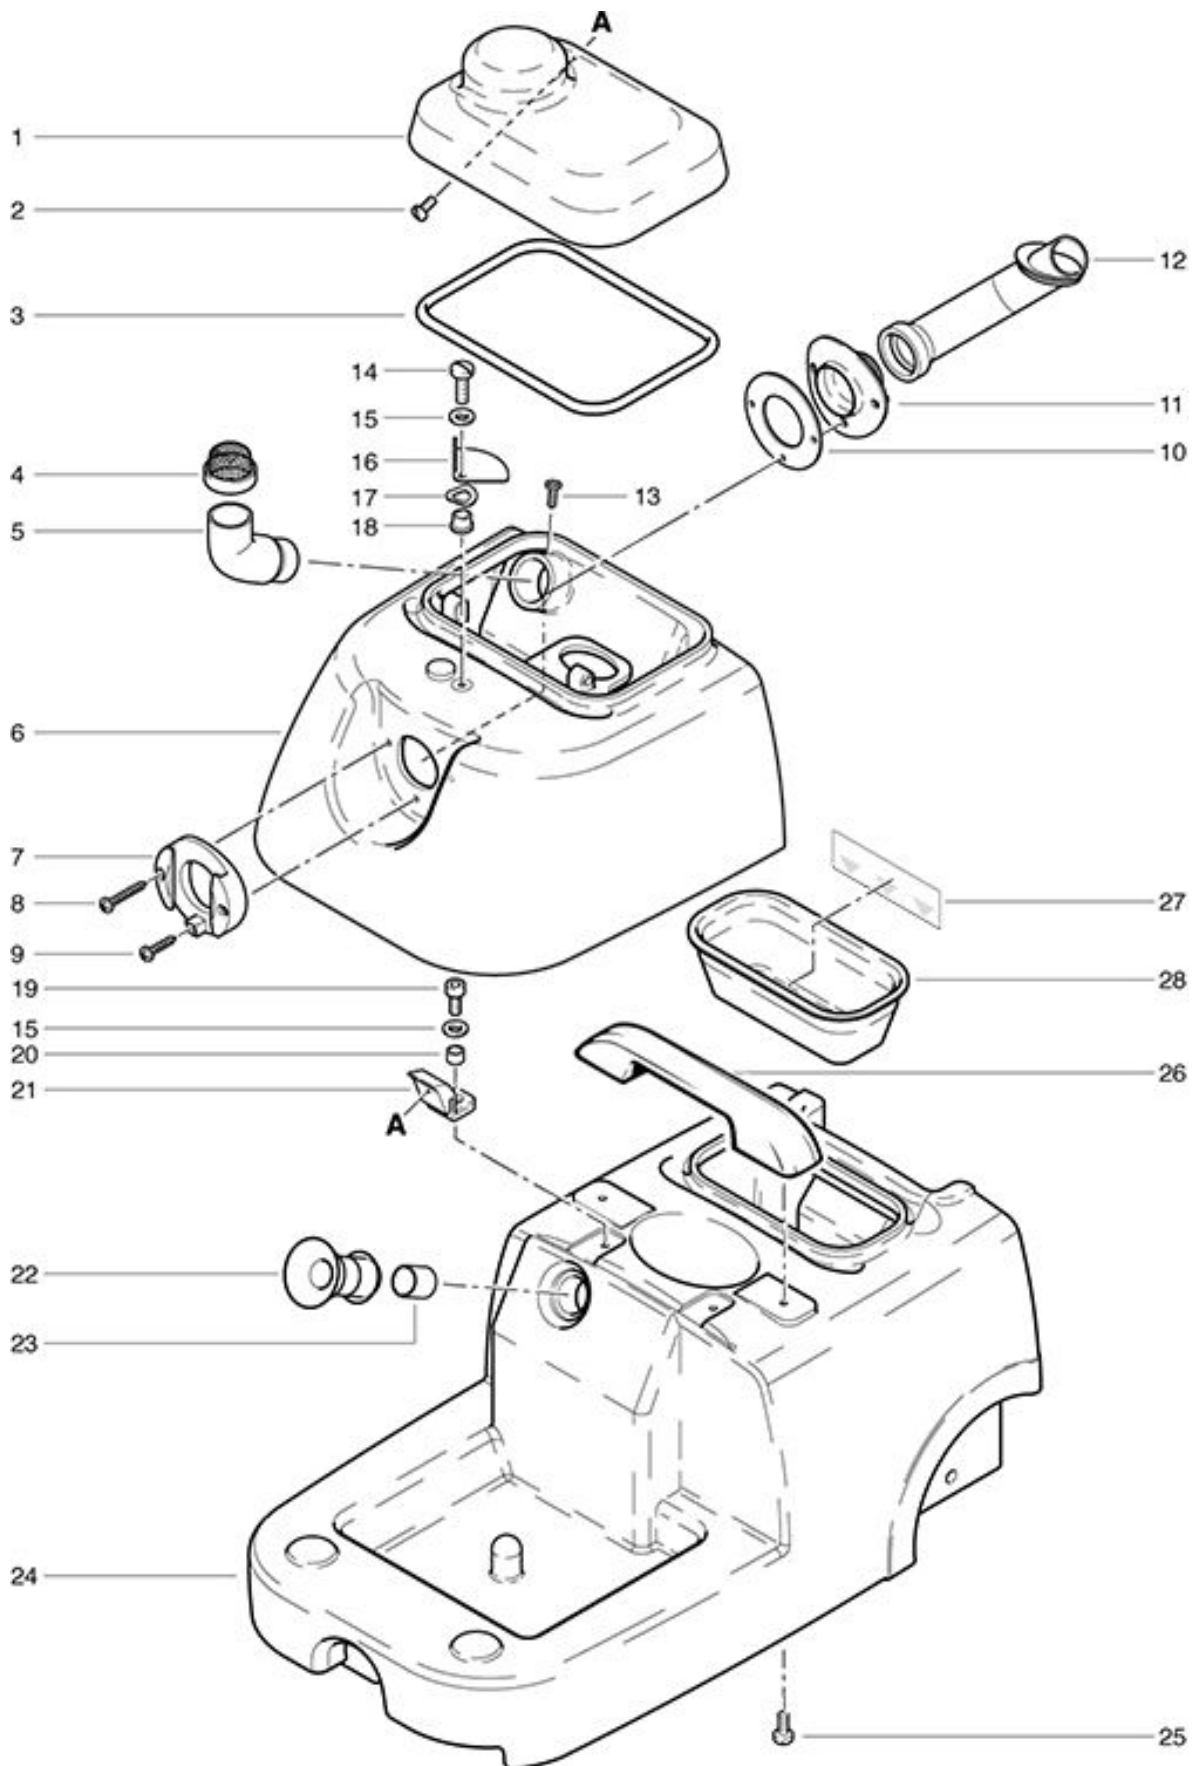

TW 401

Waste + Clean water tank

As at: 05/13/08 Time:19:24

TW 401

Waste + Clean water tank

As at: 05/13/08 Time:19:24

Pos.	Description	Reference
01	Cover	041.409
02	Countersunk screw M 4	P...480 C
03	Seal for cover	041.412
04	Filter	400.766
05	Bent tube	041.499
06	Waste water tank	041.460
07	Hose connector	4012234
08	PT screw KA 50x35 mm	P...515 N
09	PT screw KA 50x30 mm	P...515 M
10	Seal	649012512
11	Deviation	041.452
12	Angled piece	430.734
13	PT screw KA 40x12 mm	P...516 P
14	Pan Head Schraube M 6x20 mm	P...476 AB
15	Washer M 6	P...497 K
156	Locking device	041.456
17	Spring washer	P...498 X
18	Distance piece	041.455
19	Cylindrical screw M 5x12 mm	P...488 B
20	Distance piece	430.618
21	Hinge	430.616
22	Seal	041.410
23	Reinforcing piece	041.407
24	Clean water tank	041.430
25	PT screw KA 50x16 mm	P...516 H
26	Handle	041.440
27	Filling indicator	041.423
28	Filling funnel	041.421