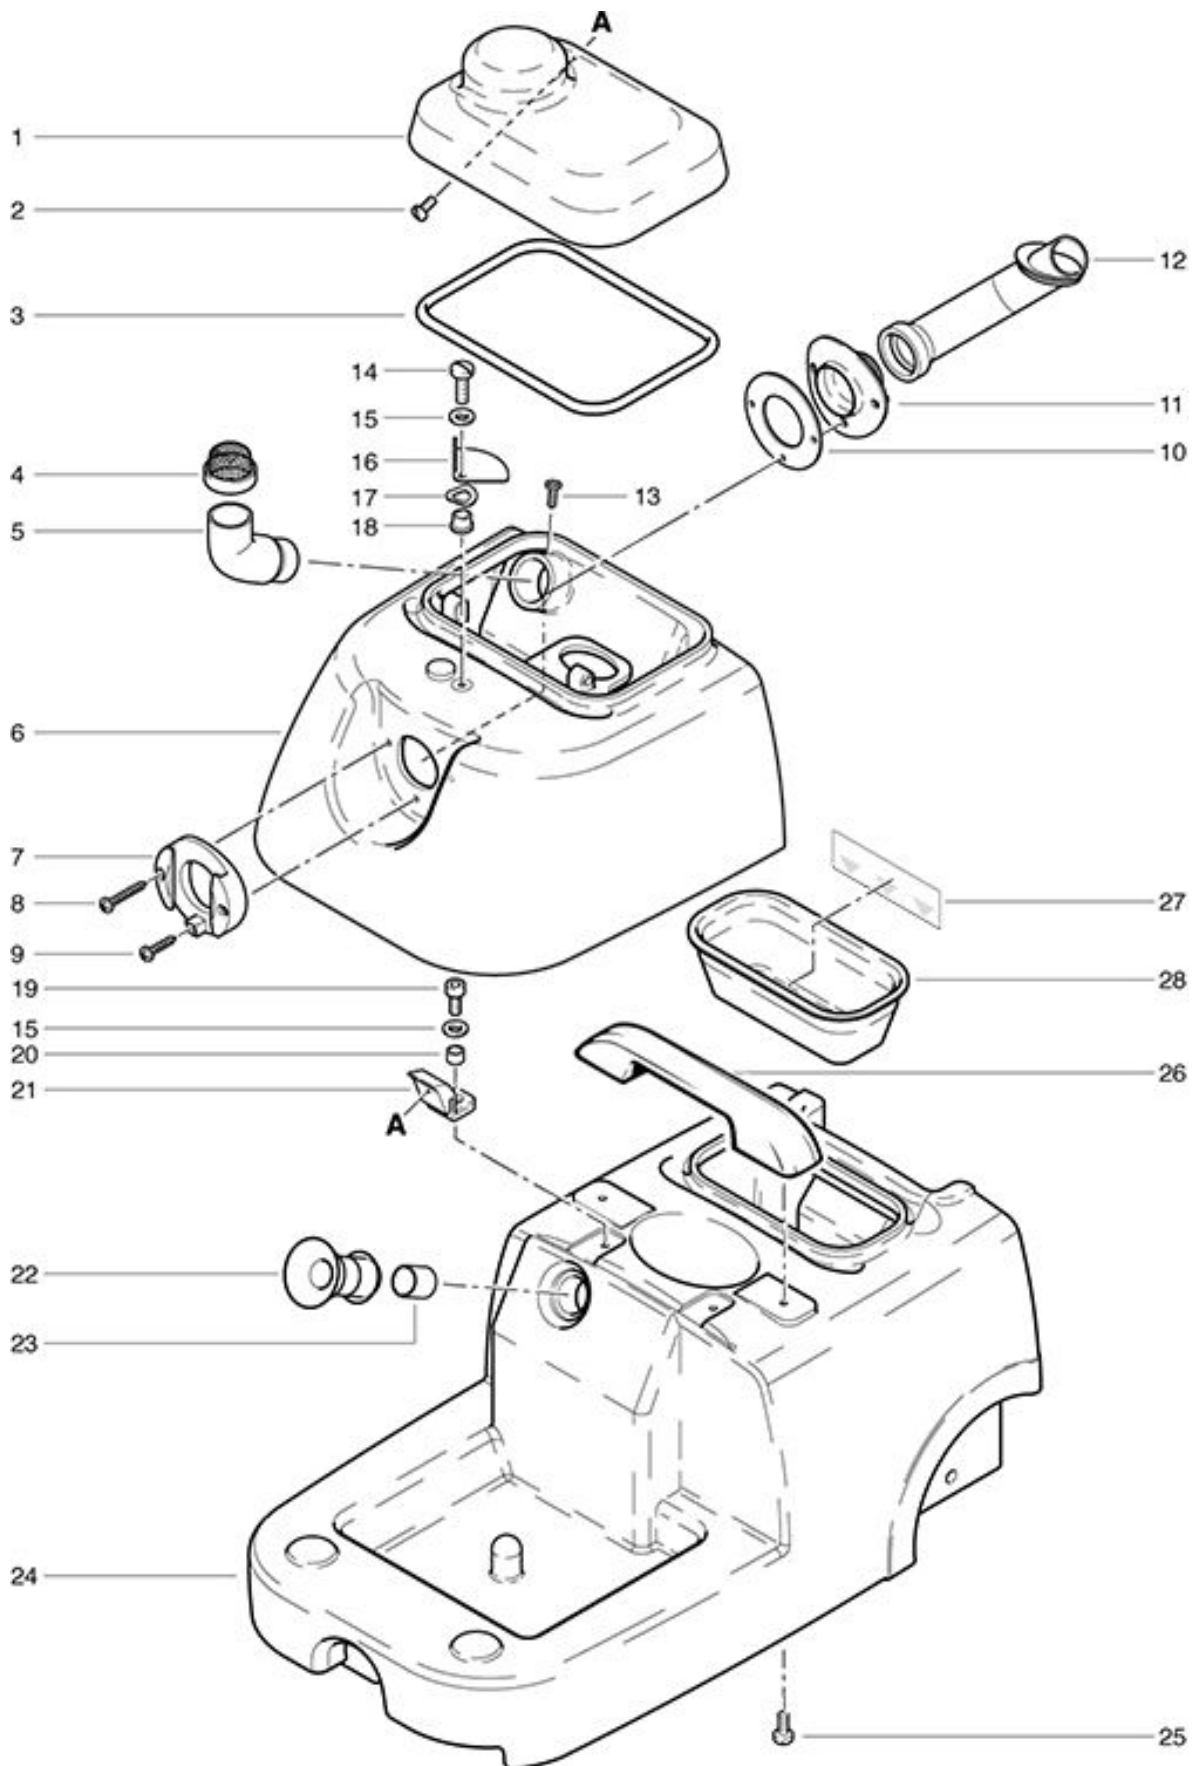

TW 402

Waste + Clean water tank

As at: 05/13/08 Time:20:04

TW 402

Waste + Clean water tank

As at: 05/13/08 Time:20:04

Pos.	Description	Reference
01	Cover	041.409
02	Countersunk screw M 4	P...480 C
03	Seal for cover	041.412
04	Filter	400.766
05	Bent tube	041.499
06	Waste water tank	041.460
07	Hose connector	4012234
08	PT screw KA 50x35 mm	P...515 N
09	PT screw KA 50x30 mm	P...515 M
10	Seal	649012512
11	Deviation	041.452
12	Angled piece	430.734
13	PT screw KA 40x12 mm	P...516 P
14	Pan Head Schraube M 6x20 mm	P...476 AB
15	Washer M 6	P...497 K
156	Locking device	041.456
17	Spring washer	P...498 X
18	Distance piece	041.455
19	Cylindrical screw M 5x12 mm	P...488 B
20	Distance piece	430.618
21	Hinge	430.616
22	Seal	041.410
23	Reinforcing piece	041.407
24	Clean water tank	041.430
25	PT screw KA 50x16 mm	P...516 H
26	Handle	041.440
27	Filling indicator	041.423
28	Filling funnel	041.421