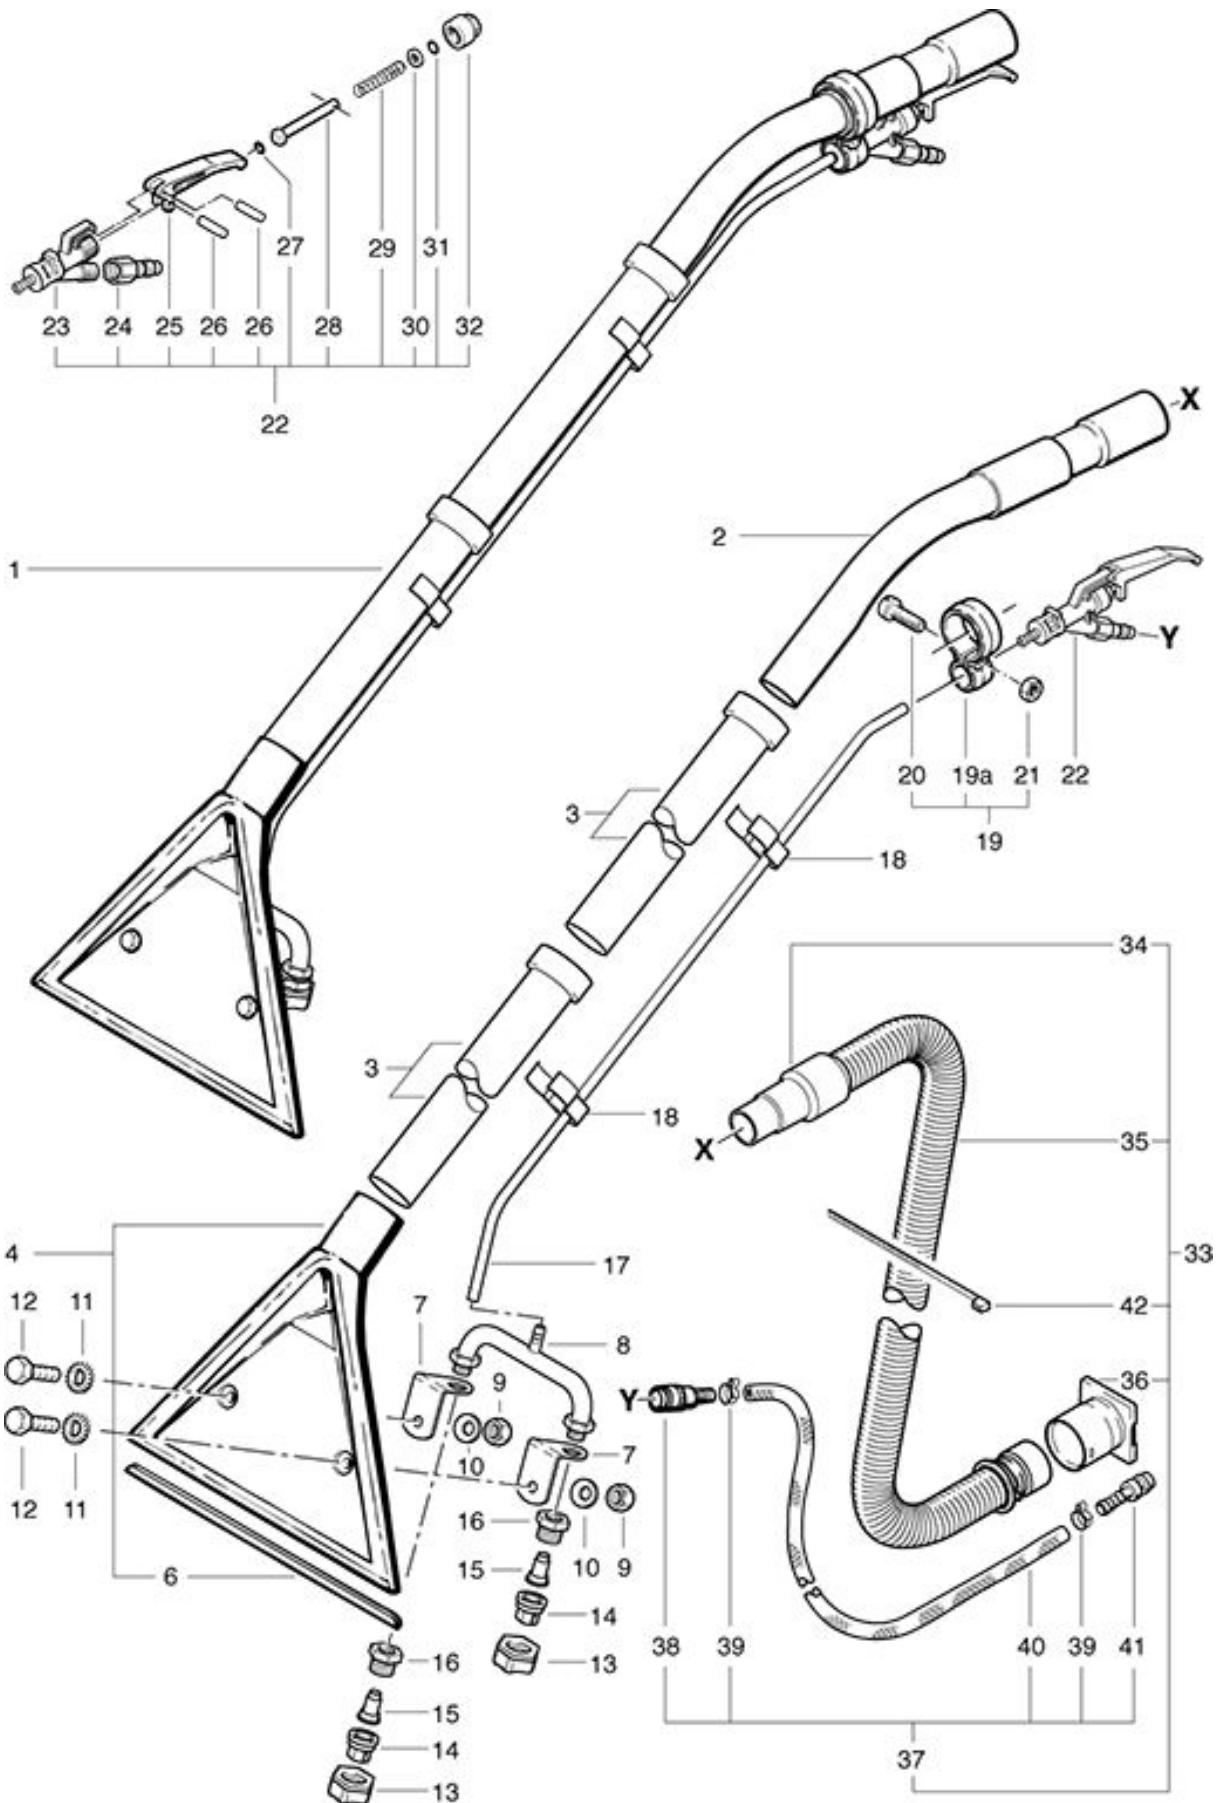

**TW 402**  
**Carpet tool**

As at: 05/13/08 Time:19:32

# TW 402

## Carpet tool

As at: 05/13/08 Time:19:32

<b>Pos.</b>	<b>Description</b>	<b>Reference</b>
01	Suction hose complete, including items 2-42	602.000
02	Stainless steel handle INOX	P...584
03	Stainless steel tube INOX	645.002 A
04	Suction nozzle complete       incl. 6	602.550
06	Carpet slide	P...617
07	Mounting bracket for nozzle	602.611 F
08	Double pipe bend	602.110
09	Hexagon nut M 6	P...491 E
10	Washer 6,4x12,5 mm	P...499 H
11	Serrated lock washer M 6	P...499 D
12	Hexagon screw M 6x20 mm	P...472 D
13	Cup nut 3/8"	P...523 D
14	Spraying jet grey	P...602 M
15	Nozzle filter	P...607 E
16	Reducer 3/8"	P...535 P
17	Spraying hose 6/8x1055 mm	P...573 A
18	Hose clamp 38/12	P...670
19	Guide bride complete including items 19a-21	P...683
19a	Guide bride	P...683 A
20	Cylindrical screw M 5x18 mm	P...683 B
21	Hexagon screw M 5	P...490 C
22	Spraying valve complete including items 23-32	P...681
23	Valve body	P...681 A
24	Tapped nipple 1/4"	P...501 B
25	Valve lever	P...681 C
26	Cyl. pin Ø 1,5x14,5 mm	P...681 K
27	O-ring Ø 5,23 mm	P...681 F
28	Valve pin	P...681 D
29	Valve spring	P...681 E
30	Washer M 5	P...497 G
31	O-ring Ø 5 mm	P...681 G
32	Cap nut	P...681 B
33	Spray and suction hose cpl. including Items 34-42	041.100
34	Hose socket 32 mm	P...575
35	Vacuum hose	P...562 A
36	Connector	3012449
37	Spraying hose 3,2 m cpl.including items 38-41	041.701
38	Female quick connector	900.165
39	Hose clamp 13,5 mm	P...550 I
40	Spraying hose 6/12x3200	P...566 E
41	Nipple	P...501 D
42	Cable tie	P...609