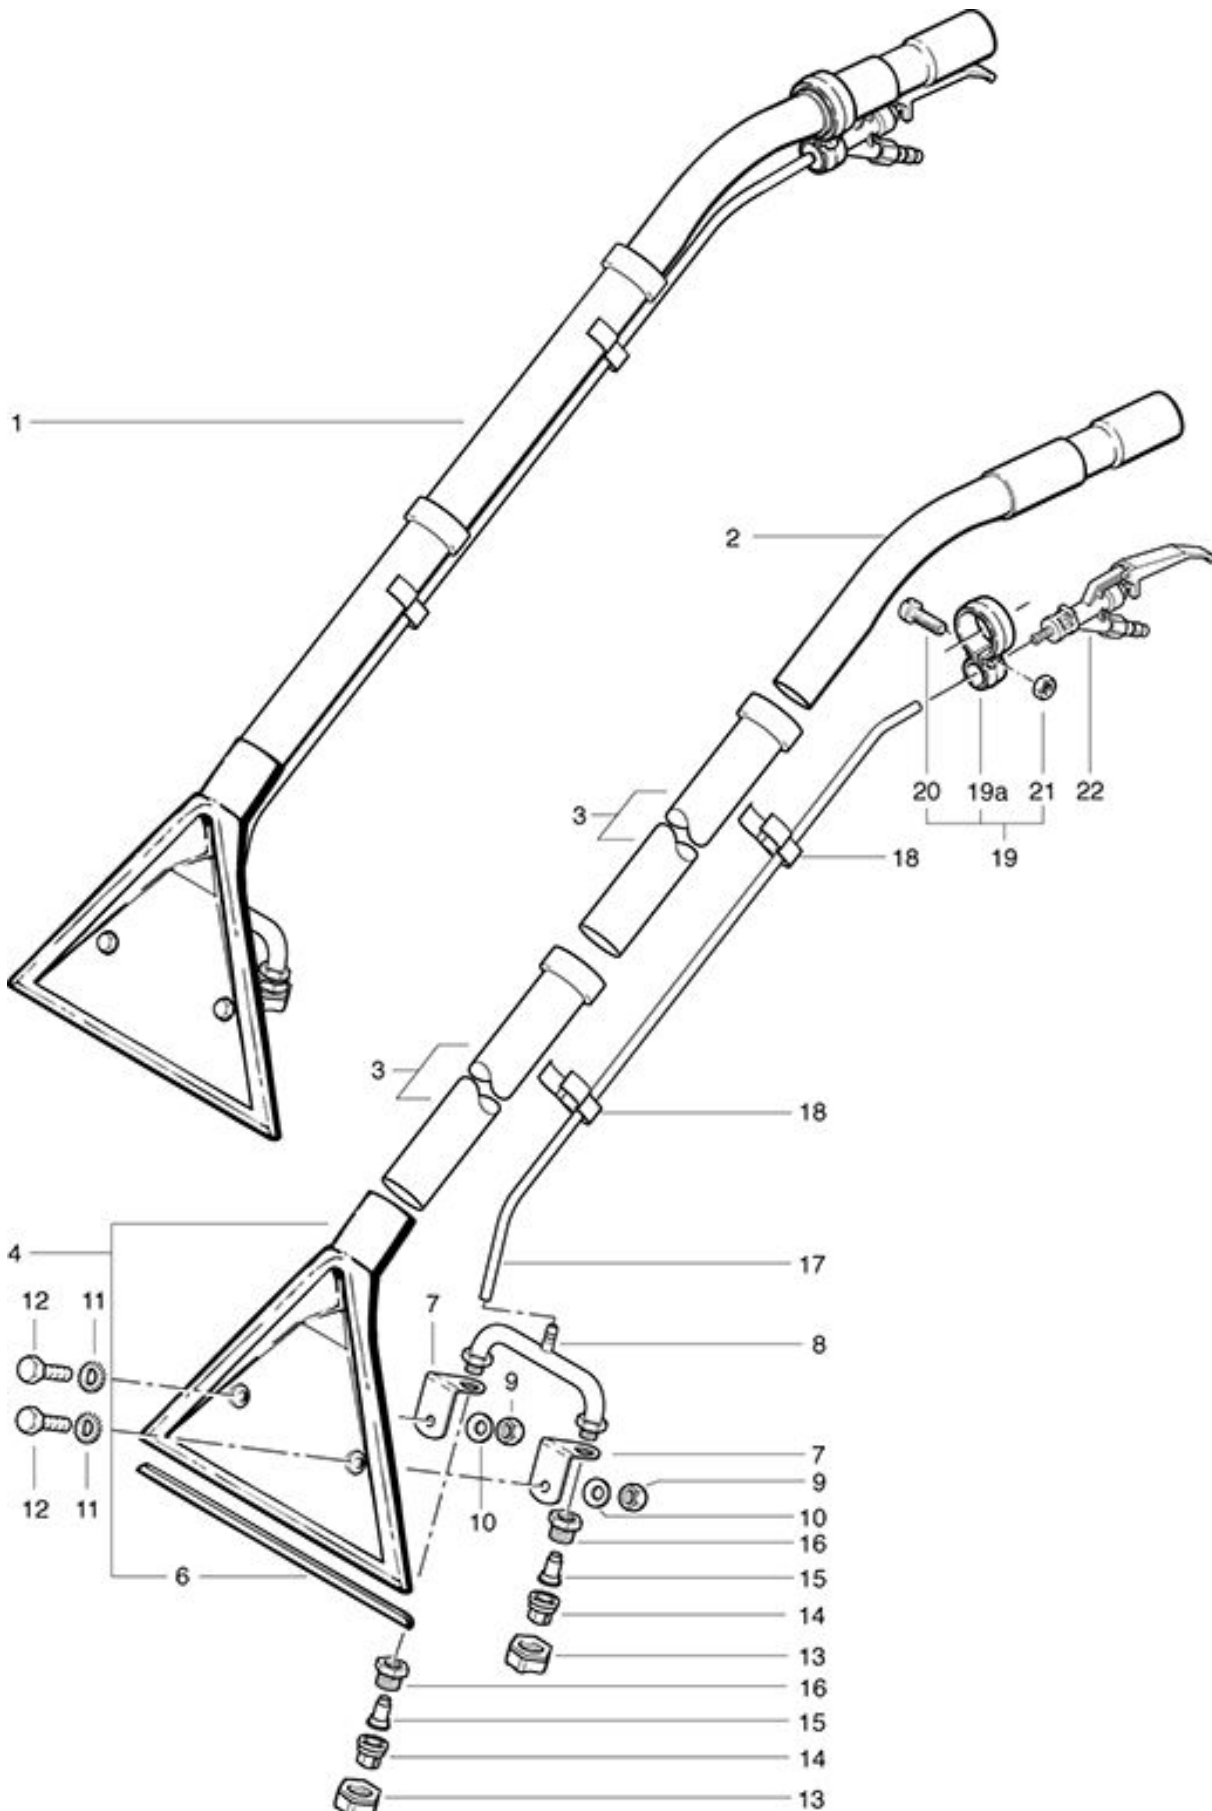

**TW 600**  
**Carpet tool**

As at: 05/13/08 Time:20:11

# TW 600

## Carpet tool

As at: 05/13/08 Time:20:11

<b>Pos.</b>	<b>Description</b>	<b>Reference</b>
01	Suction hose complete, including items 2-19	602.000
02	Stainless steel handle      Ø 38	P...584
03	Stainless steel tube (1 piece)	645.002 A
04	Suction nozzle complete including items 6	602.550
06	Sliding blade	P...617
07	Mounting bracket for jet ass.	602.611 F
08	Double pipe bend	602.110
09	Hexagon nut M 6	P...491 E
10	Washer 6,4x12,5 mm	P...499 H
11	Serrated lock washer M6	P...499 D
12	Hexagon screw M 6x20 mm	P...472 D
13	Cap nut	P...523 D
14	Spraying jet grey	P...602 M
15	Flashback nozzle	P...607 E
16	Gewindemuffe 3/8''	P...535 P
17	Spraying hose 6/8x1055	P...573 A
18	Hose clip 38/08	P...670
19	Guide bride complete including: items 19a-21	P...683
19a	Guide bride	P...683 A
20	Cylindrical screw M 5x18	P...683 B
21	Hexagon nut M 5	P...490 C
22	Valve complete	P...681