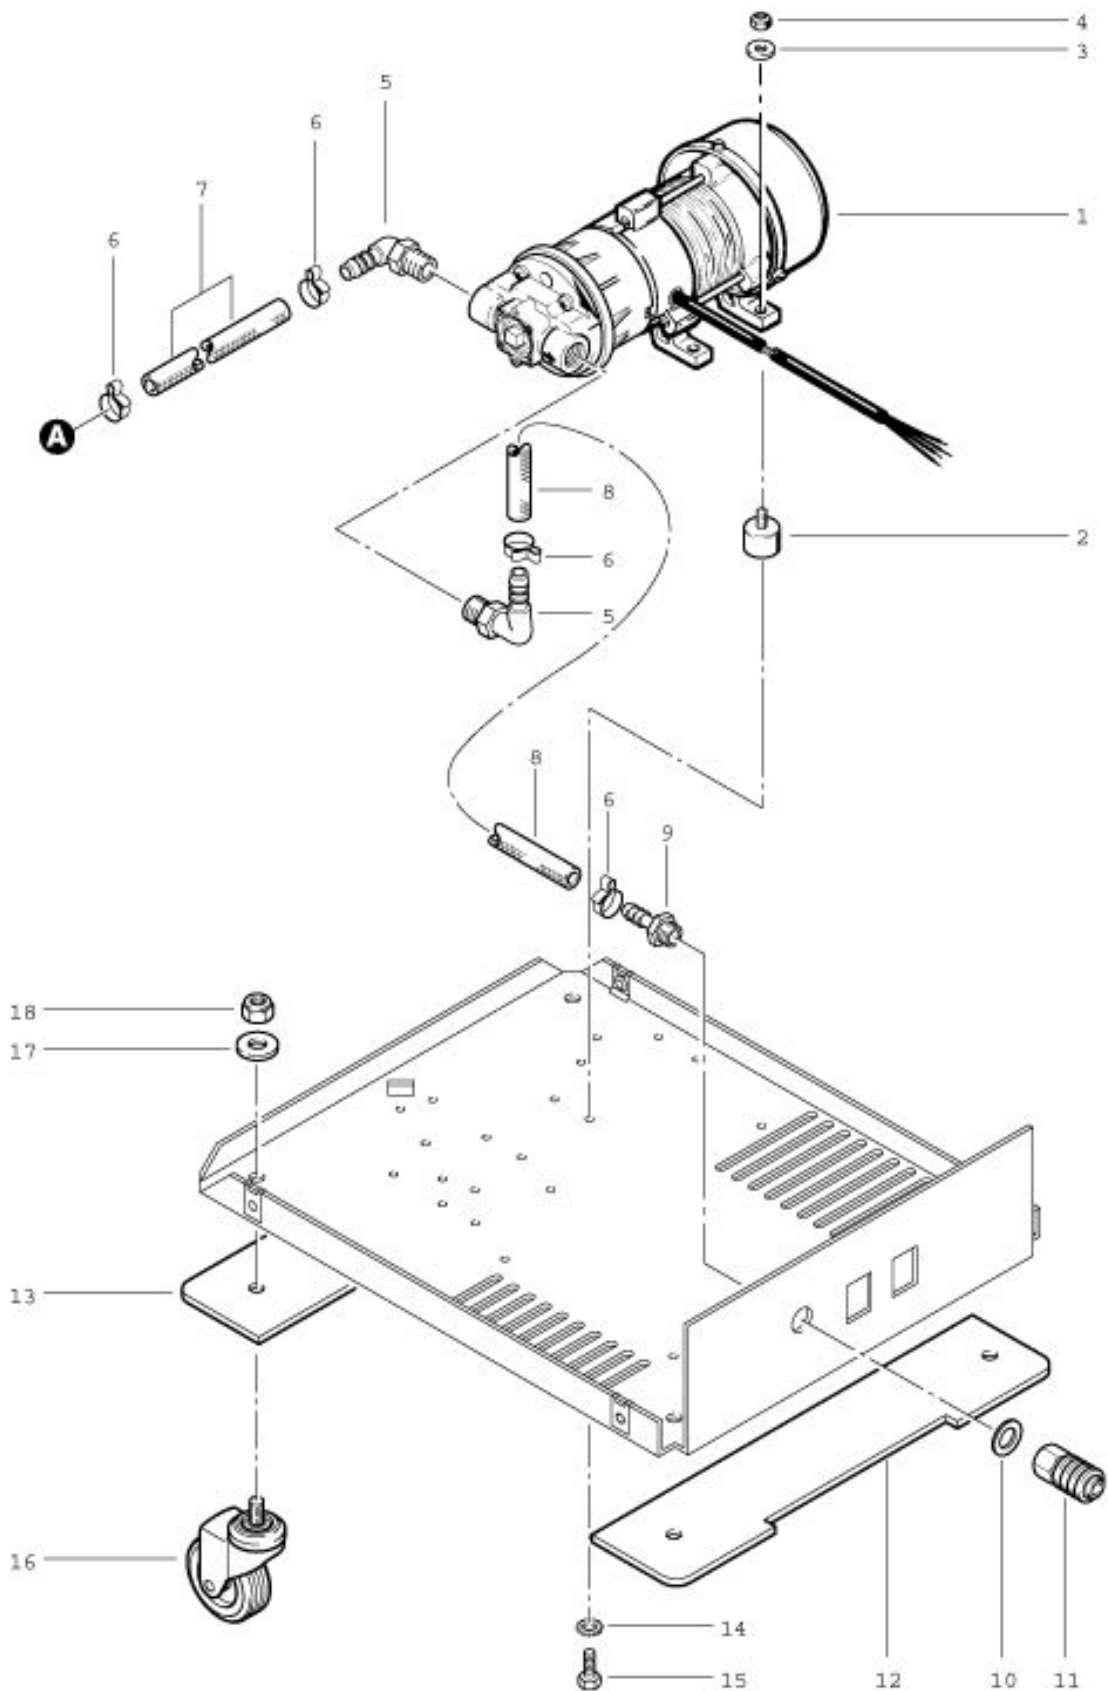

**TW 600**  
**Membran pump assembling**

As at: 05/13/08 Time:20:13

Einbau Membranpumpe

## TW 600

### Membran pump assembling

As at: 05/13/08 Time:20:13

<b>Pos.</b>	<b>Description</b>	<b>Reference</b>
01	Membran pump 230 V	060.230
02	Rubber buffer	060.241
03	Washer M5	P...497G
04	Stopp-nut M5	P...492G
05	Angled hose nipple	P...541M
06	Clamp 14,5 mm	P...550A
07	Suction hose NW 8x370 mm	060.233
08	Pression hose NW 8x400 mm	060.232
09	Fitting G1/4''	P...524F
10	Washer 14/24x2 mm	P...260
11	Quick connector G1/4"	P...500A
12	Front reinforcement plate	060.234
13	Rear reinforcement plate	060.235
14	Teetwasher M6	P...499D
15	Hexagon screw M 5x12 mm	P...470R
16	Castor dm 75 mm	P...204
17	Washer M10	P...496S
18	Stopp-nut M10	P...492Q