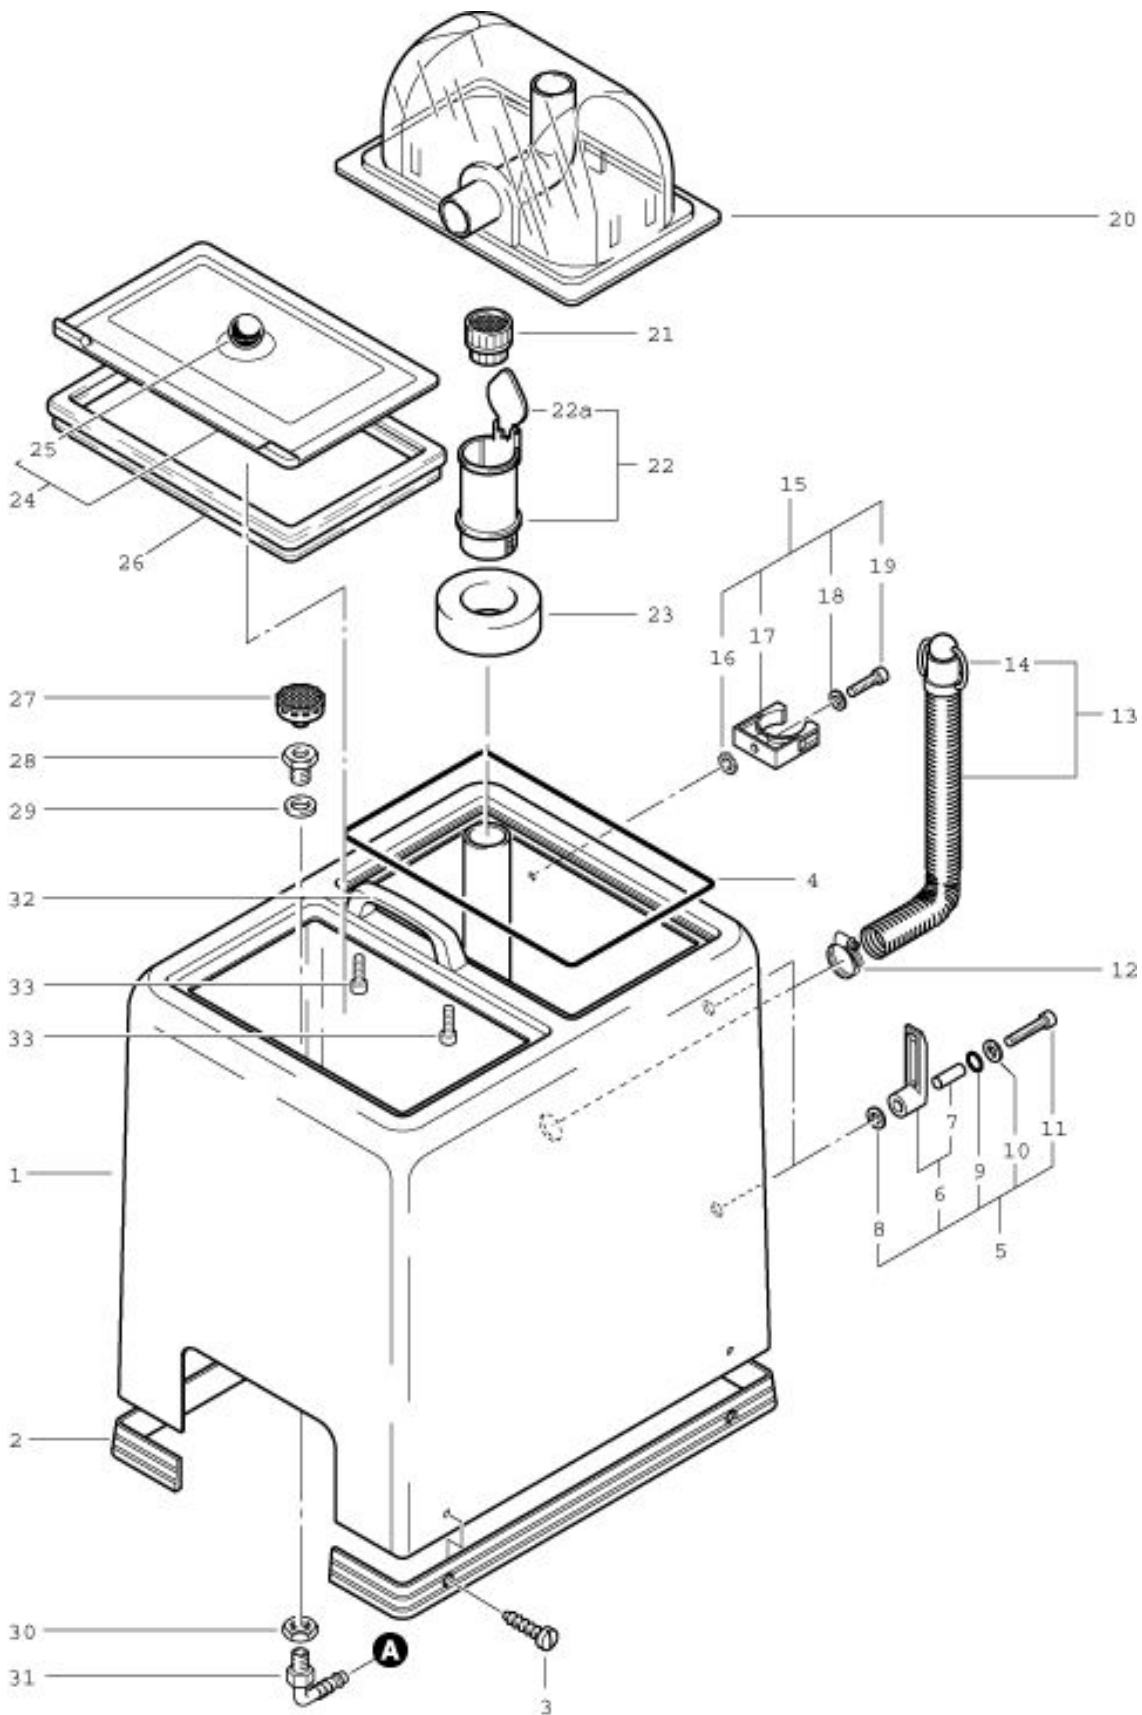

TW 600 Housing

As at: 05/13/08 Time:20:12

TW 600

Housing

As at: 05/13/08 Time:20:12

Pos.	Description	Reference
01	Polyester case complete	060.098
02	Finishing profile	P...055A
03	Tapped pan head screw 4.8x19 mm	P...482A
04	Tightness cord dm 5 mm	P...051
05	Catch for cable complete, including: Items 6-11	P...087
06	Catch for cable	P...087A
07	Distance piece 6x8 mm	P...087B
08	Washer dm 6/16x1 mm	P...497M
09	O-ring 8,73x1,78 mm	P...088
10	Washer M6	P...496K
11	Hexagon socket screw M 6x30 mm	P...488S
12	Hose clamp 20-32 mm	P...554B
13	Discharge hose complete	050.108
14	Closure ball	P...108C
15	Hose support complete, including: Items 16-19	P...109
16	Serrated lock washer M5	P...498D
17	Hose support	P...109A
18	Washer M5	P...496H
19	Hexagon socket screw M 5x16 mm	P...488G
20	Waste water tank cover (BROWN)	P...080
20	Waste water tank cover (GREEN)	P...081
21	Air filter	P...071
22	Float complete	P...074
22a	Cover of the float	P...076D
23	Floating ring	P...074A
24	Cover complete (BROWN)	060.082
24	Cover complete (GREEN)	060.079
25	Ball handle	P...082B
26	Seal for cover	420.723
27	Fresh water filter	P...106
28	Reducer 1/4''-3/8''	P...535A
29	Gasket 3/8"	P...097 A
30	Hexagon screw 3/8''	P...535B
31	Angled hose nipple 8-1/4''	P...541H
32	Handle	P...173 G
33	Screw M 6x16	P...487 W