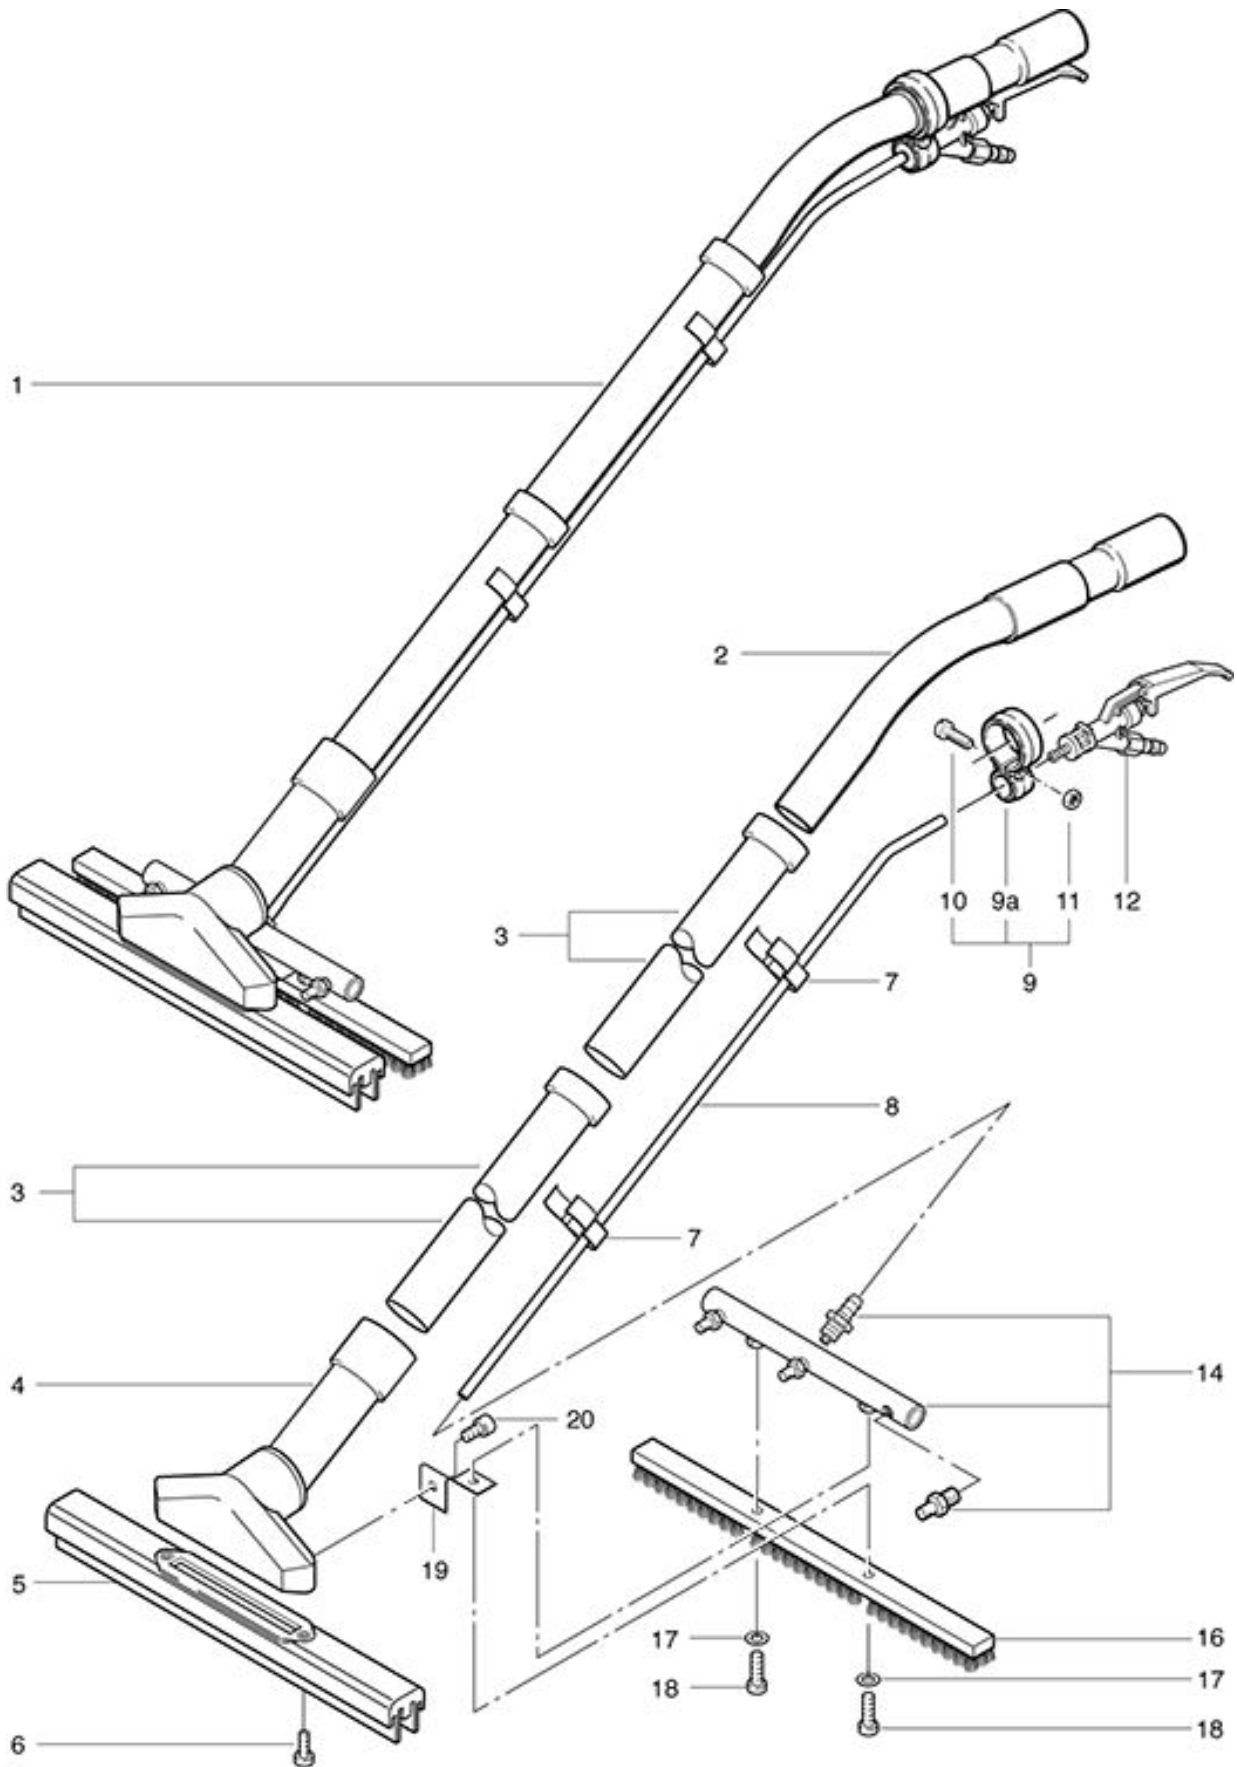

**TW Compact**  
**Accessoires-Hard floor attachment**

As at: 05/16/08 Time:23:16

## Accessoires-Hard floor attachment

As at: 05/16/08 Time:23:16

<b>Pos.</b>	<b>Description</b>	<b>Reference</b>
01	Hard floor attachment compl.	632.000
02	Tube	P...581 D
03	Stainless steal tube	645.002 A
04	Nozzle housing	632.001
05	Back-up rubber compl.	P...633
06	PT-screw 40x16	P...616 G
07	Triffer mounting braket 14.5	P...550 A
08	Hose 6/8 x 1100	632.003
09	Guide bride complete	P...683
09a	Guide bride	P...683 A
10	Cylindrical screw M 5x18	P...683 B
11	Hexagon nut M 5	P...490 C
12	Valve complete	P...681
14	Pipe bend compl.	P...631
16	Brush border	P...636
17	Washer M 6	P...497 K
18	Cylindrical screw M 6x16	P...477 R
19		P...670
20	Cylindrical screw M 6x16	P...488 P