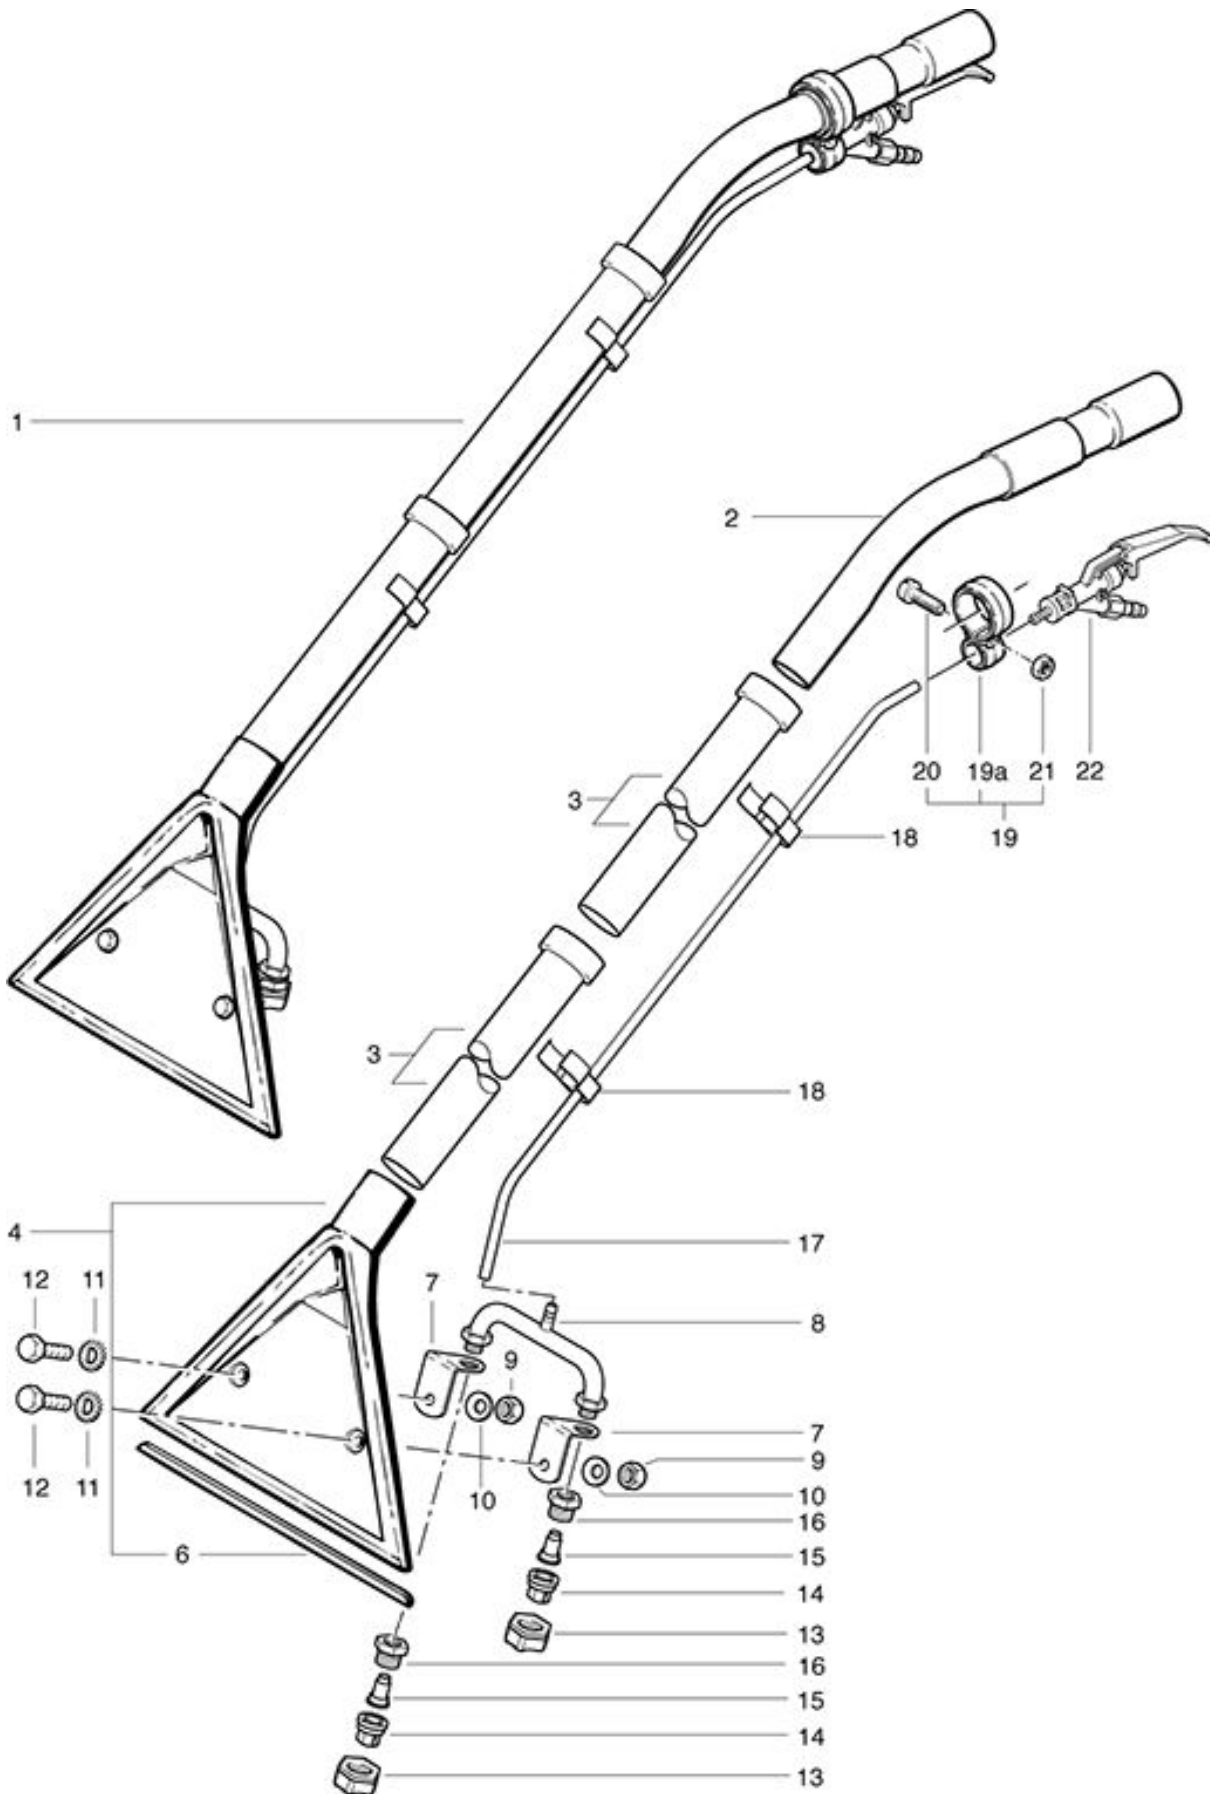

TW Compact
Accessoires-Carpet tool, 2-nozzles

As at: 05/16/08 Time:23:15

TW Compact

Accessoires-Carpet tool, 2-nozzles

As at: 05/16/08 Time:23:15

Pos.	Description	Reference
01	Carpet tool complete, including items 2-22	602.000
02	Stainless steel handle Ø 38 mm	P...584
03	Stainless steel tube	645.002 A
04	Suction nozzle complete including items 6	602.550
06	Sliding blade	P...617
07	Mounting bracket for jet ass.	602.150
08	Double pipe bend	602.110
09	Hexagon nut M 6	P...491 E
10	Washer 6,4 x 12,5	P...499 H
11	Serrated lock washer M 6	P...499 D
12	Hexagon screw M 6x20	P...472 D
13	Cap nut 3/8“	P...523 D
14	Spraying jet grey	P...602 M
15	Flashback nozzle	P...607 E
16	Reducer 3/8“	P...535 P
17	Spraying hose 6/8x1055	P...573 A
18	Hose clamp 38/12	P...670
19	Guide bride complete including: items 19a-21	P...683
19a	Guide bride	P...683 A
20	Cylindrical screw M 5x18	P...683 B
21	Hexagon nut M 5	P...490 C
22	Valve complete	P...681