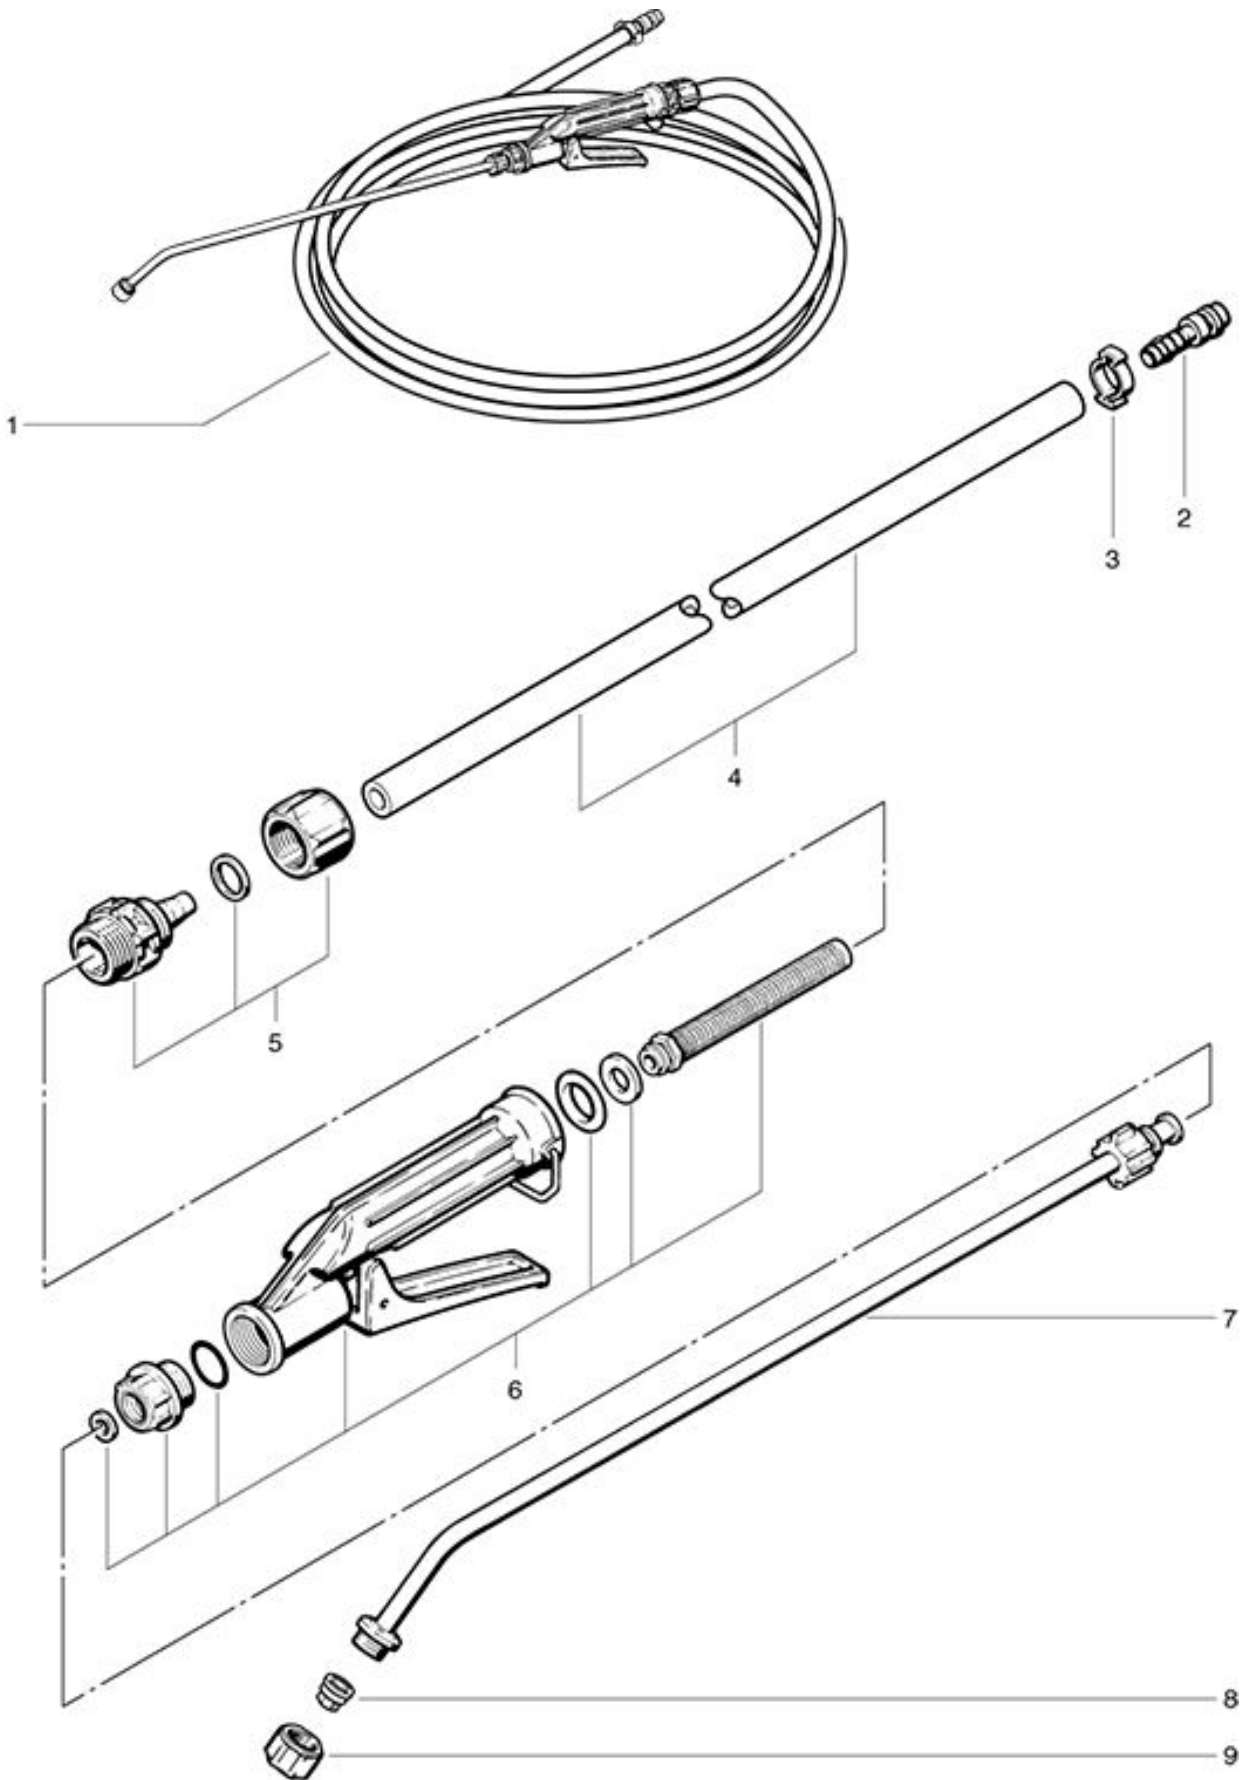

**TW Compact**  
**Accessoires-Spray nozzle with hose**

As at: 05/16/08 Time:23:17

## Accessoires-Spray nozzle with hose

As at: 05/16/08 Time:23:17

<b>Pos.</b>	<b>Description</b>	<b>Reference</b>
01	Spray nozzle with hose	660.000
02	Male connector	P...501 C
03	Clamp 17.0-706R	P...550 C
04	Hose HD, 10 M	110.560 C
05	Cup nut compl.	660.130
06	Spraying valve compl.	660.110
07	Spray nozzle	660.120
08	Jet nozzle 8004	P...640 B
09	Cup nut 3/8"	P...602 D