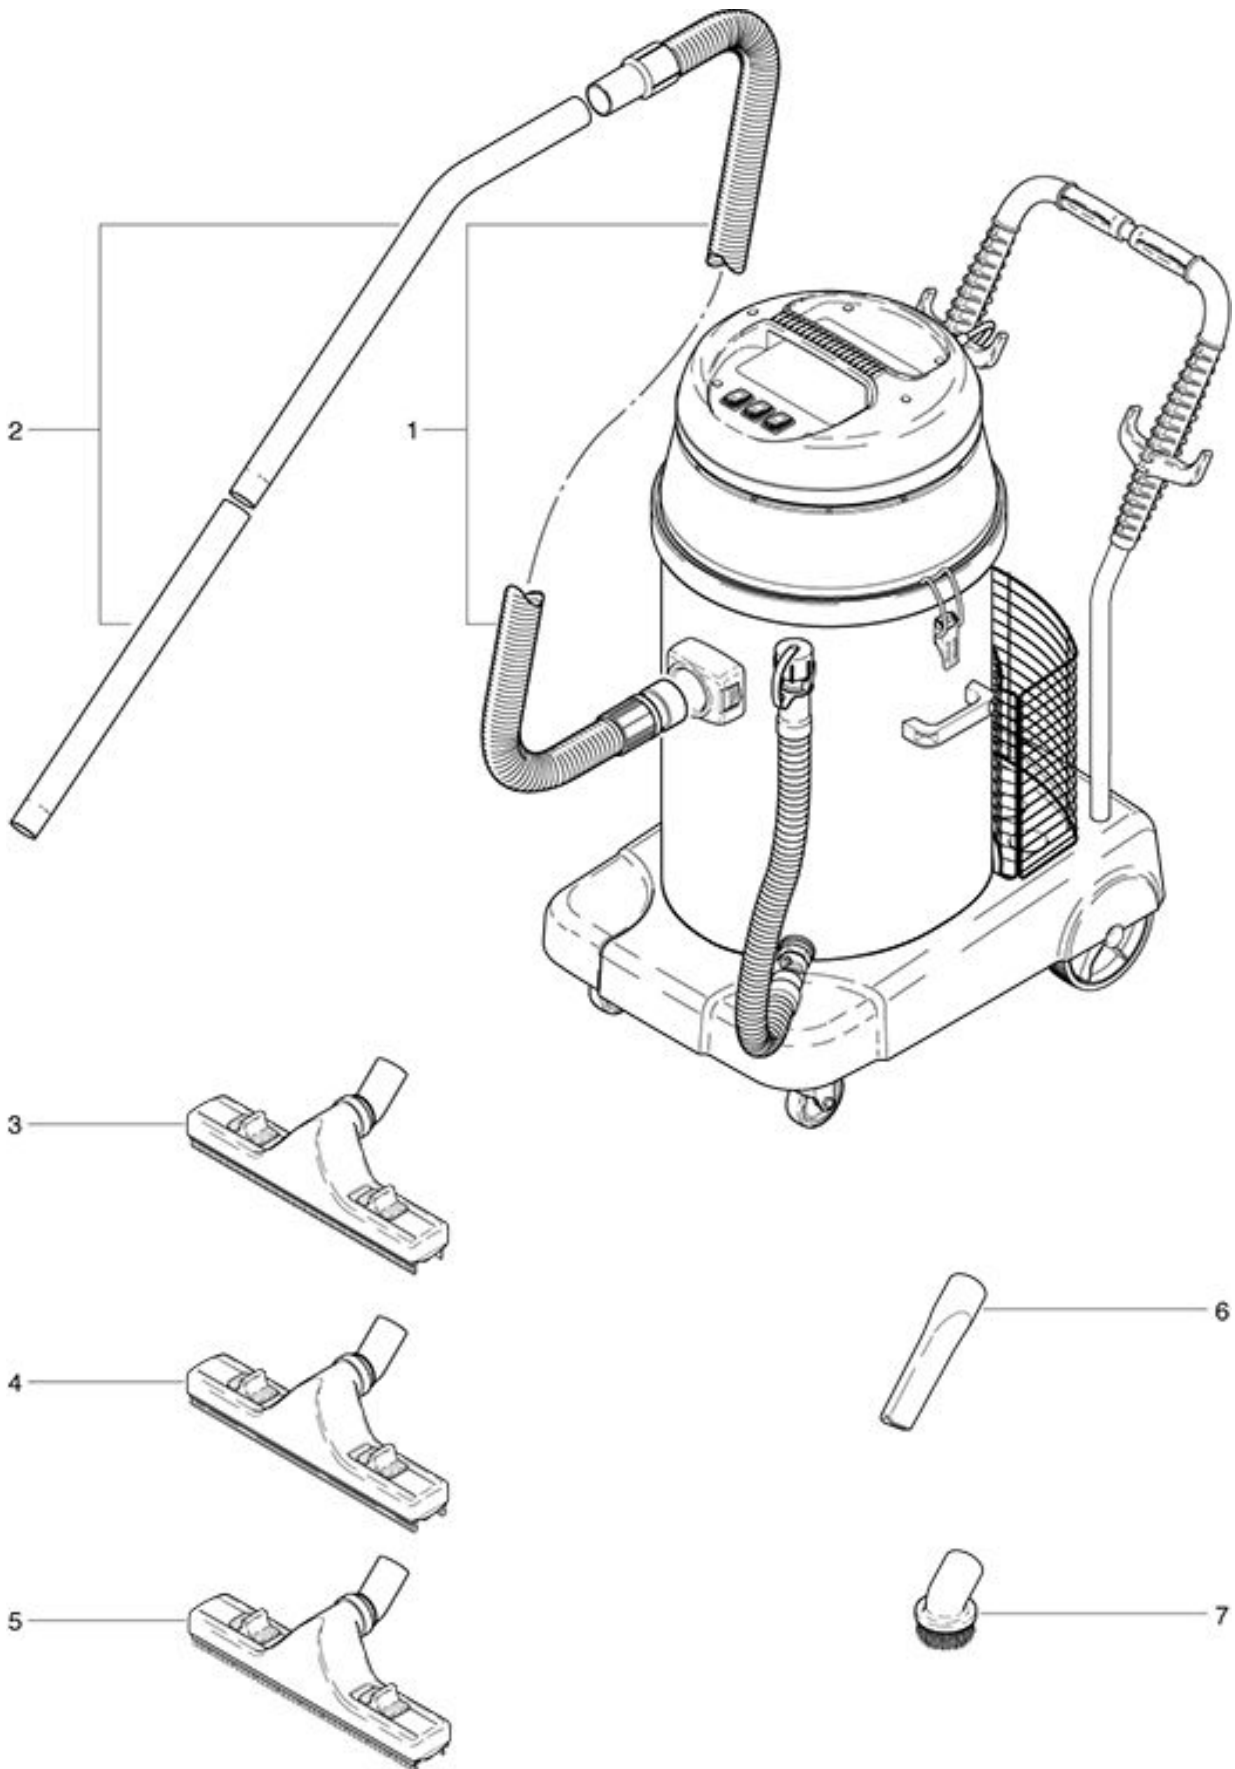

**SW 60**  
**Standard accessoires**

As at: 05/24/08 Time:08:46

## SW 60

### Standard accessoires

As at: 05/24/08 Time:08:46

| <b>Pos.</b> | <b>Description</b>                | <b>Reference</b> |
|-------------|-----------------------------------|------------------|
| 01          | Suction hose complete             | 011.567          |
| 02          | Chrome-plated steel pipe complete | 011.002 A        |
| 03          | Water suction nozzle compl. 37 cm | 011.300          |
| 04          | Hard soil nozzle complete 37 cm   | 011.700          |
| 05          | Carpet nozzle complete 37 cm      | 011.600          |
| 06          | Joint nozzle                      | 011.006          |
| 07          | Brush nozzle                      | 011.004          |