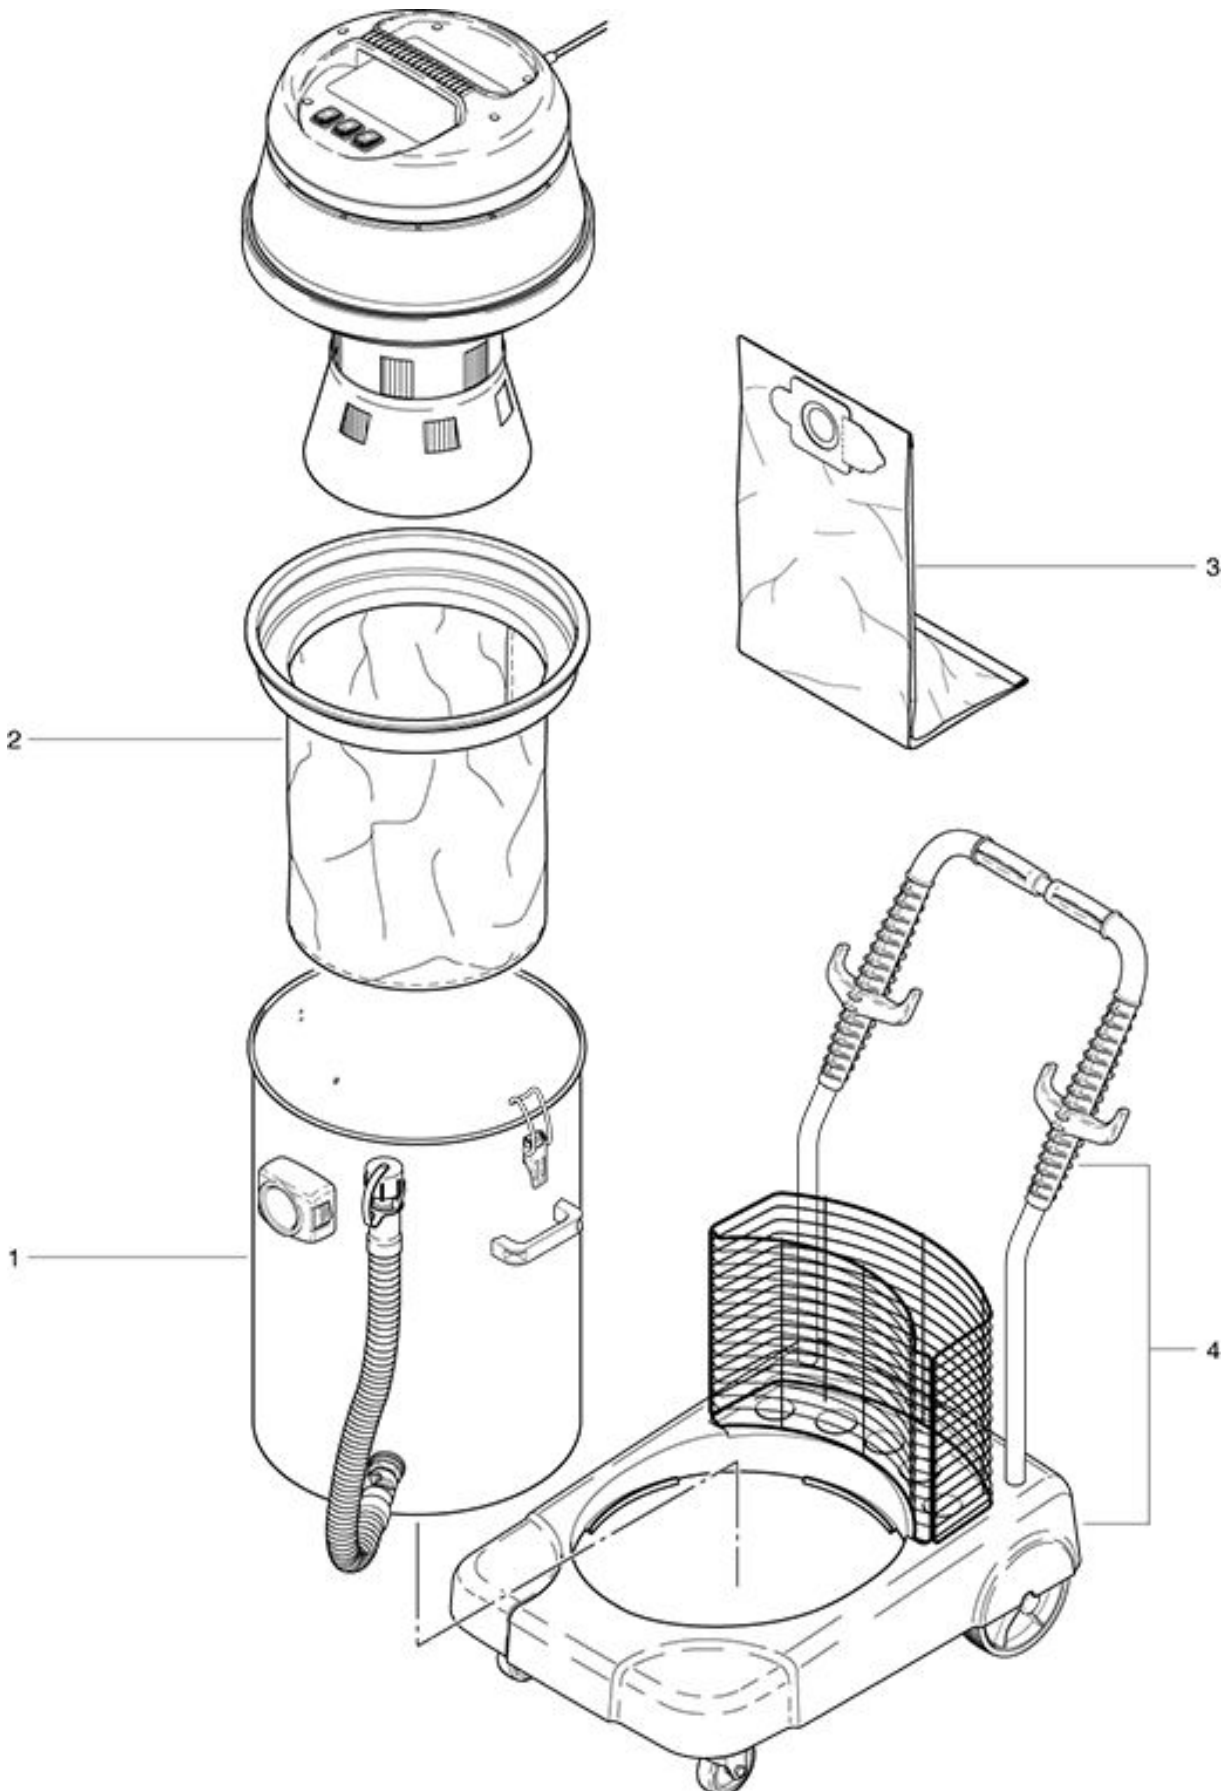

SW 60
Tank connection - Chassis

As at: 05/24/08 Time:08:46

SW 60

Tank connection - Chassis

As at: 05/24/08 Time:08:46

Pos.	Description	Reference
01	Tank connection compl.	011.440
02	Filtercloth	011.440
03	Packet of 10 dustbags	011.430
04	Châssis compl.	011.801